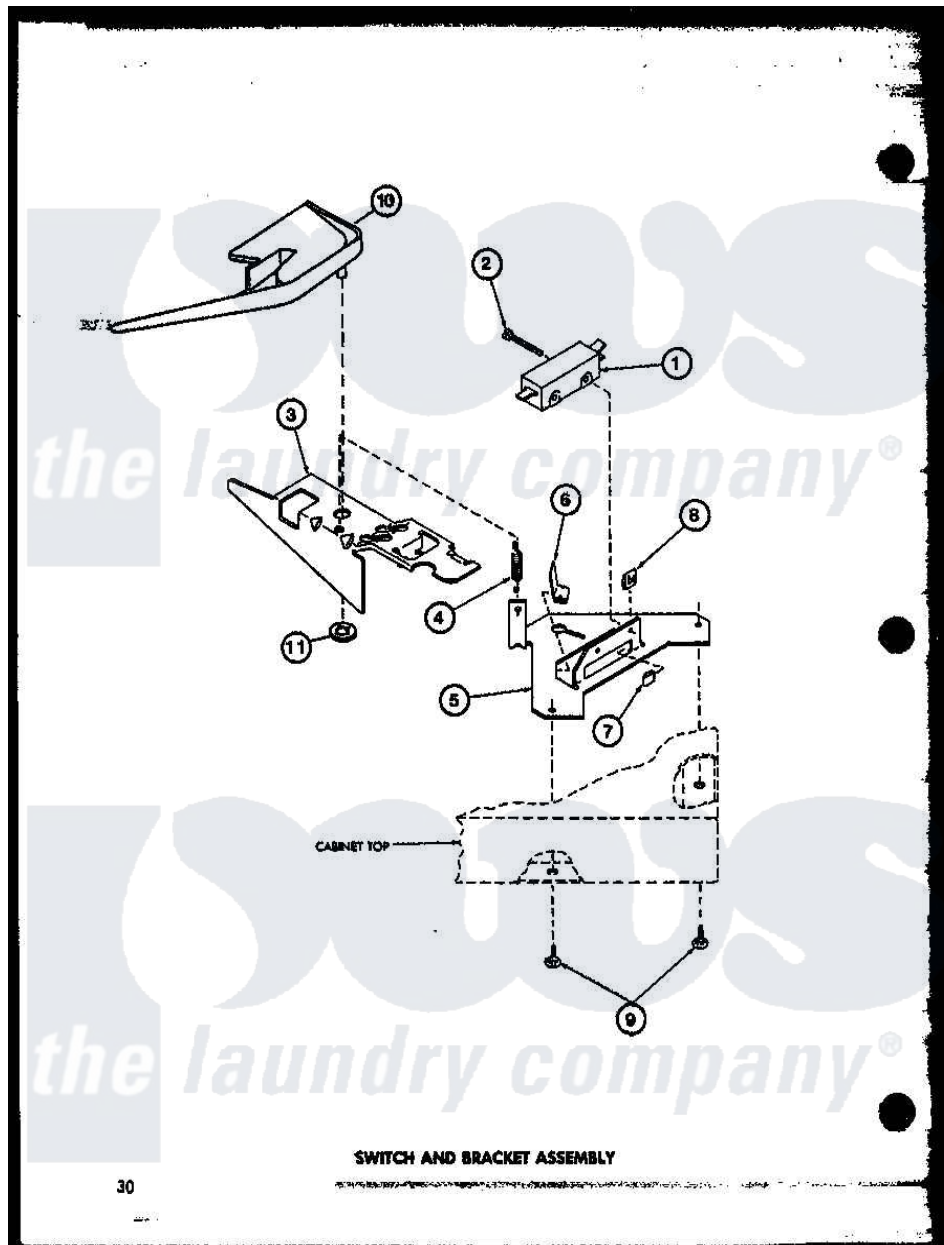

Amana TAA300 (BOM: P7704001W) 13 - SWITCH AND BRACKET ASSY

Amana Residential Amana TAA300 (BOM: P7704001W) Washer Parts Parts Diagram 13 - SWITCH AND BRACKET ASSY

[Click on the part number to view part](#)

Item	Original Part Number	Replaced By	Status	Part Description
1	R0602507	27612		Switch, Lid
2	R0600011		Not Available	SCREW
3	R0605504	27602		Lever, Out-Of-Bal Switch
4	R0605506		Not Available	SPRING
5	R0605505		Not Available	BRACKET
6	R0601503		Not Available	U-CLIP
7	R0601504	27610		Clip, U
8	R0601006		Not Available	NUT
9	R0600012	489464		Screw
10	R0605671		Not Available	SWITCH SHIELD
11	R0601032	29043		Nut, Push