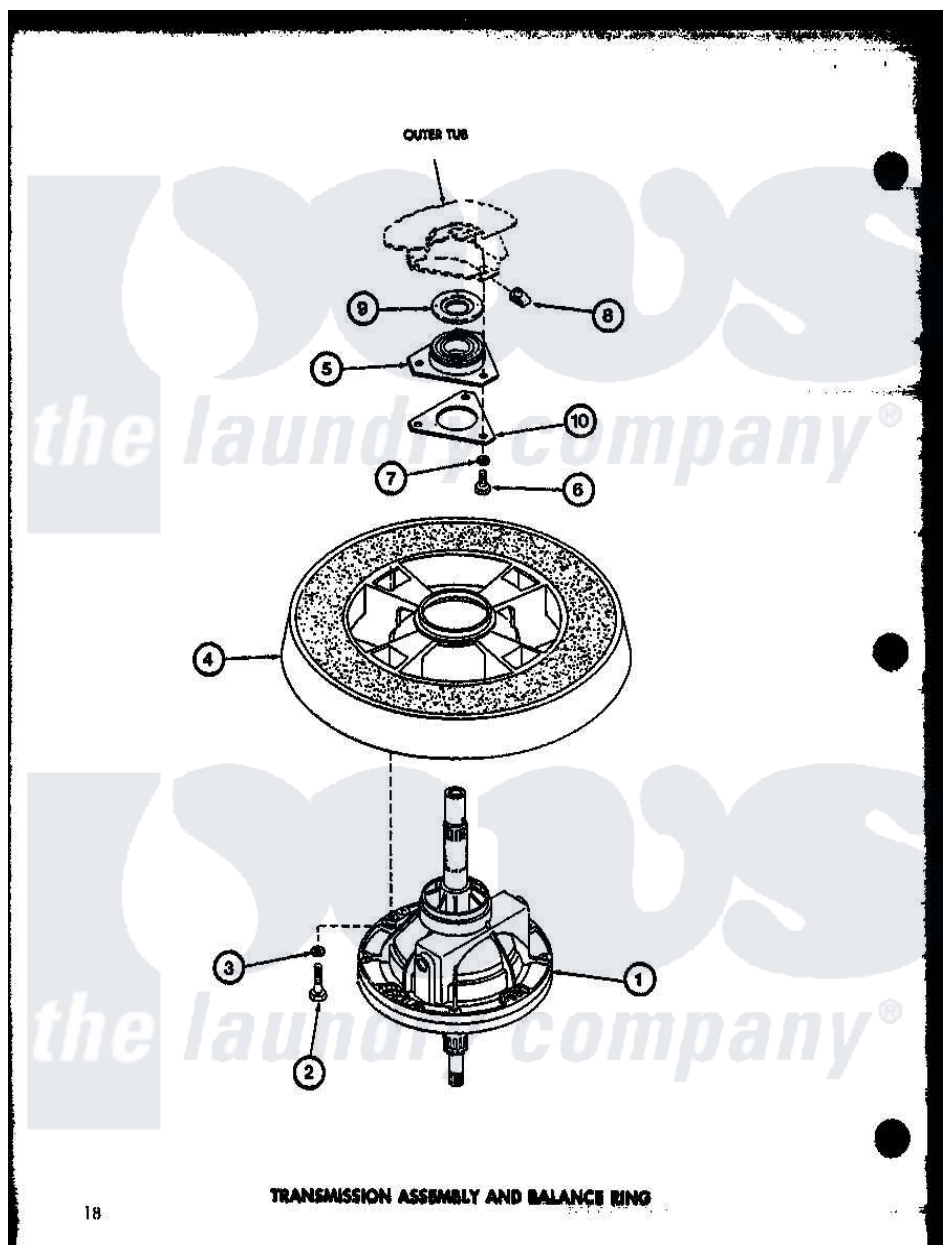

Amana TAA300 (BOM: P7704001W) 15 - TRANSMISSION ASSY AND BALANCE RING

Amana Residential Amana TAA300 (BOM: P7704001W) Washer Parts Parts Diagram 15 - TRANSMISSION ASSY AND BALANCE RING

Click on the part number to view part

Item	Original Part Number	Replaced By	Status	Part Description
1	R0607504		Not Available	TRANSMISSION
2	R0600022		Not Available	SCREW
3	R0600520	02431		Lockwasher, 1/4 Ext Shk
4	R0610012		Not Available	ASSY,BALANCE RING-COMPL
5	R0610011	40004201P		Main Bearing Assembly
6	R0600021		Not Available	SCREW
7	R0600519		Not Available	LOCKWASHER
8	R0601013	27222		Nut, Retainer 5/16-18
9	R0605536	27187		Flinger
10	R0600518		Not Available	WASHER