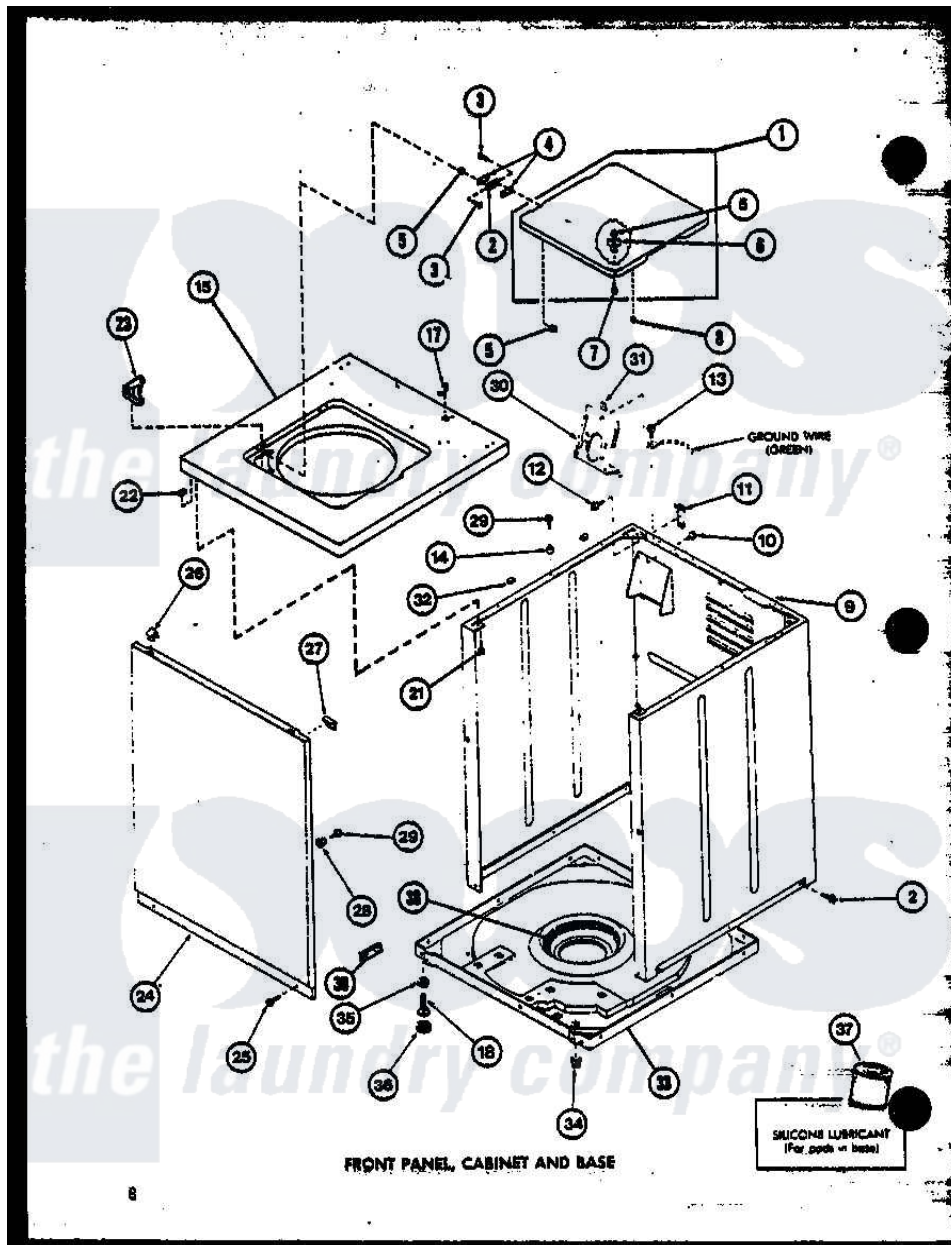

Amana TAA3001 (BOM: P7704006W) 01 - FRONT PANEL

Amana Residential Amana TAA3001 (BOM: P7704006W) Washer Parts Parts Diagram 01 - FRONT PANEL
 Click on the part number to view part

Item	Original Part Number	Replaced By	Status	Part Description
1	R0603046		Not Available	LOADING DOOR
"	R0603008		Not Available	LOADING DOOR
"	R0603045		Not Available	LOADING DOOR
2	R0605502	21583		Hinge
3	R0600007	22649		Screw, 8-32 X 13/32 FI
4	R0604502	21584		Gasket
5	R0601002	21752		Nut, 8-32 Hex Brilock
6	R0603504			Actuator, Door Switch
7	R0600008	26769		Assembly, Screw And Washer
8	R0606501	40038001		Bumper
9	R0603090	38612LP		Kit Service Cabinet
"	R0603102		Not Available	CABINET-GOLD
"	R0603091	38612WP		Kit-Servic
10	R0600009		Not Available	SCREW
11	R0605528	Y27103		Hinge, Hold-Down Lug
12	R0600032	3390631		Screw, 10-16 X 3/8

13	R0600033	489464		Screw
14	R0603524	505187		Locator, Panel
15	R0603010		Not Available	CABINET TOP WHITE
"	R0603050		Not Available	CABINET TOP ALMOND
"	R0603049		Not Available	CABINET TOP CH GOLD
17	R0601502	211881		Grommet, Cord Part Not Used- Gas Models Only
18	R0600030	22003428		Leg, Adjustable
21	R0600010		Not Available	SCREW
22	R0601005	36020		Nut-10-24
23	R0603503		Not Available	BLEACH DISPENSER
24	R0603051		Not Available	FRONT PANEL H GOLD
"	R0603015		Not Available	FRONT PANEL WHITE
"	R0603052	32708LP		Panel, Front
25	R0600029	27001200		Screw
26	R0601520	22001650		Fastener, Spring
27	R0603526		Not Available	PROTECTOR
28	R0603525		Not Available	LOCATER LUG
29	R0600031	Y014874		Screw, Idler Arm And Sleeve
30	R0605527	39407		Bracket, Valve
31	R0601007	54038		NUt, Speed U-Type
32	R0606519	Y56128		Pad, Bumper
33	R0603089	31653P		Assembly, Base-Complete- G90
34	R0601015			Caged Nut
35	R0601016	40038101		Nut, Leg
36	R0606518	40016001		Foot, Rubber
37	R0608002	26594P		Grease, Silicone - 2 Oz Tube
38	R0610052		Not Available	SNUBBER PAD
39	R0608012	511637P		Adh Dow 737 Clr 3 Oz Tube