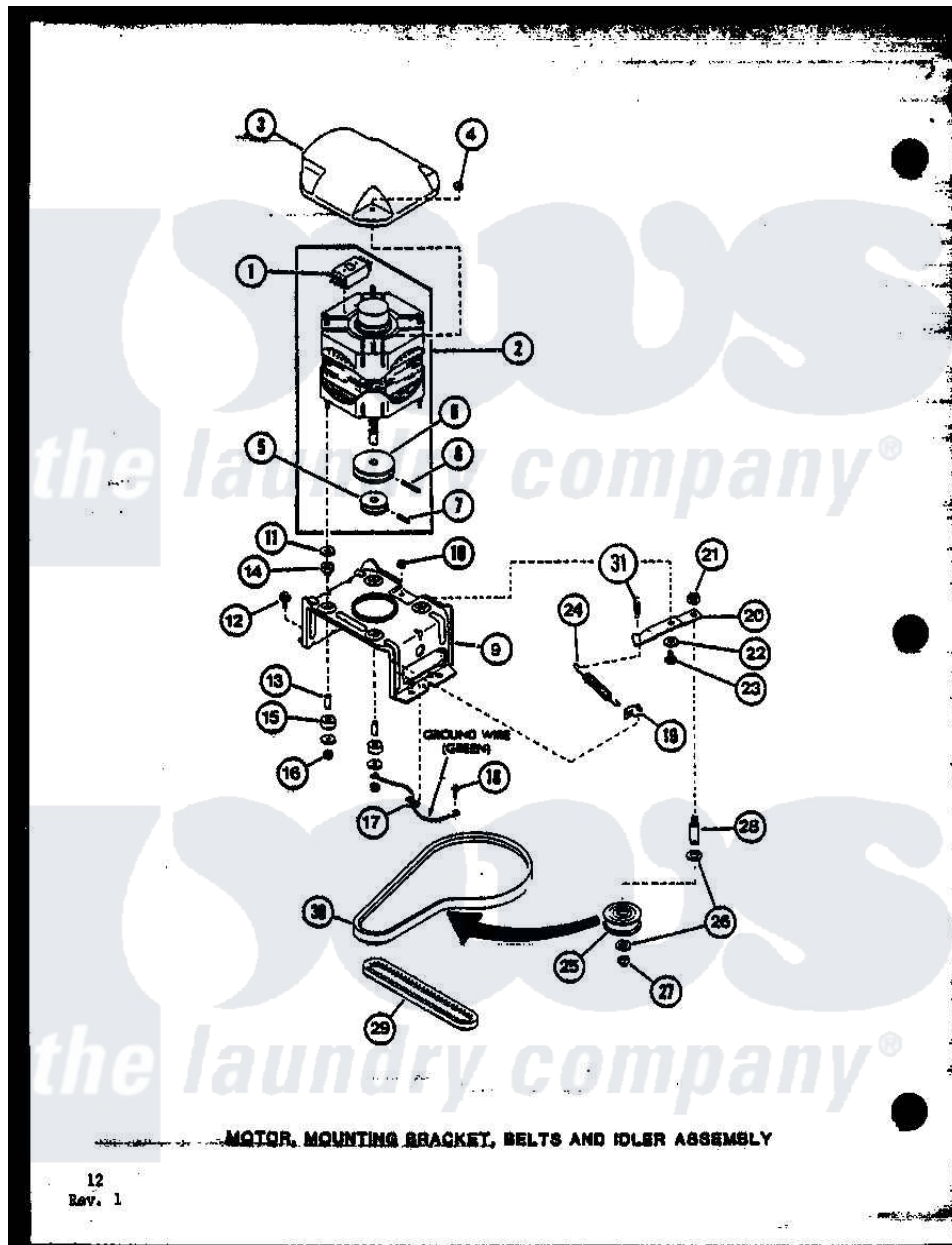

Amana TAA3001 (BOM: P7704006W) 04 - MOTOR

Amana Residential Amana TAA3001 (BOM: P7704006W) Washer Parts Parts Diagram 04 - MOTOR
 Click on the part number to view part

Item	Original Part Number	Replaced By	Status	Part Description
1	R0602508		Not Available	24139 SWITCH
"	R0602509		Not Available	24140 SWITCH
"	R0602510		Not Available	MOTOR SWITCH
"	R0602511	Y24149		Switch, Motor
2	R0607002	27179P		Motor-Drive
3	R0603011	27136		Shield, Motor
4	R0601008	27201		Locknut
5	R0609501		Not Available	PULLEY, MOTOR
6	R0609502		Not Available	PULLEY, MOTOR
7	R0601508	10416		Pin, Roll
8	R0601509		Not Available	ROLL PIN
9	R0605514		Not Available	MOTOR MTG BRACKET
10	R0601011	27001225		Nut, Jam Mid Lock 1/4-20
11	R0600510		Not Available	WASHER
12	R0600018	27157		Screw, 10-24 X 5/8 Spec
13	R0603511		Not Available	SPACER

14	R0606509	Not Available	RUBBER MTG
15	R0606510	Not Available	RUBBER MTG
16	YR0601010	23604	Nut, Hex 10-32 Lock
17	R0601507	B5733302	Clip, Ground
18	R0600017	Not Available	SCREW
19	R0601539	28849	Clip, Spring
20	R0605586	40041002	Lever, Idler
21	R0601031	358160	Nut
22	R0600506	40054701	Washer
23	R0600016	40038901	Screw, 1/4-20
24	R0605539	37366	Spring, Idler
25	R0609508	Not Available	PULLEY, IDLER
26	R0600526	52549	Washer, 501 ID X3/4 Odx
27	R0601527	23748	Ring, Retaining
28	R0605538	28802	Shaft, Idler
29	R0606507	27155	Belt, Pump
30	R0606539	28808	Belt, Agitate And Spin
31	R0605683	Not Available	SPRING, HELPER