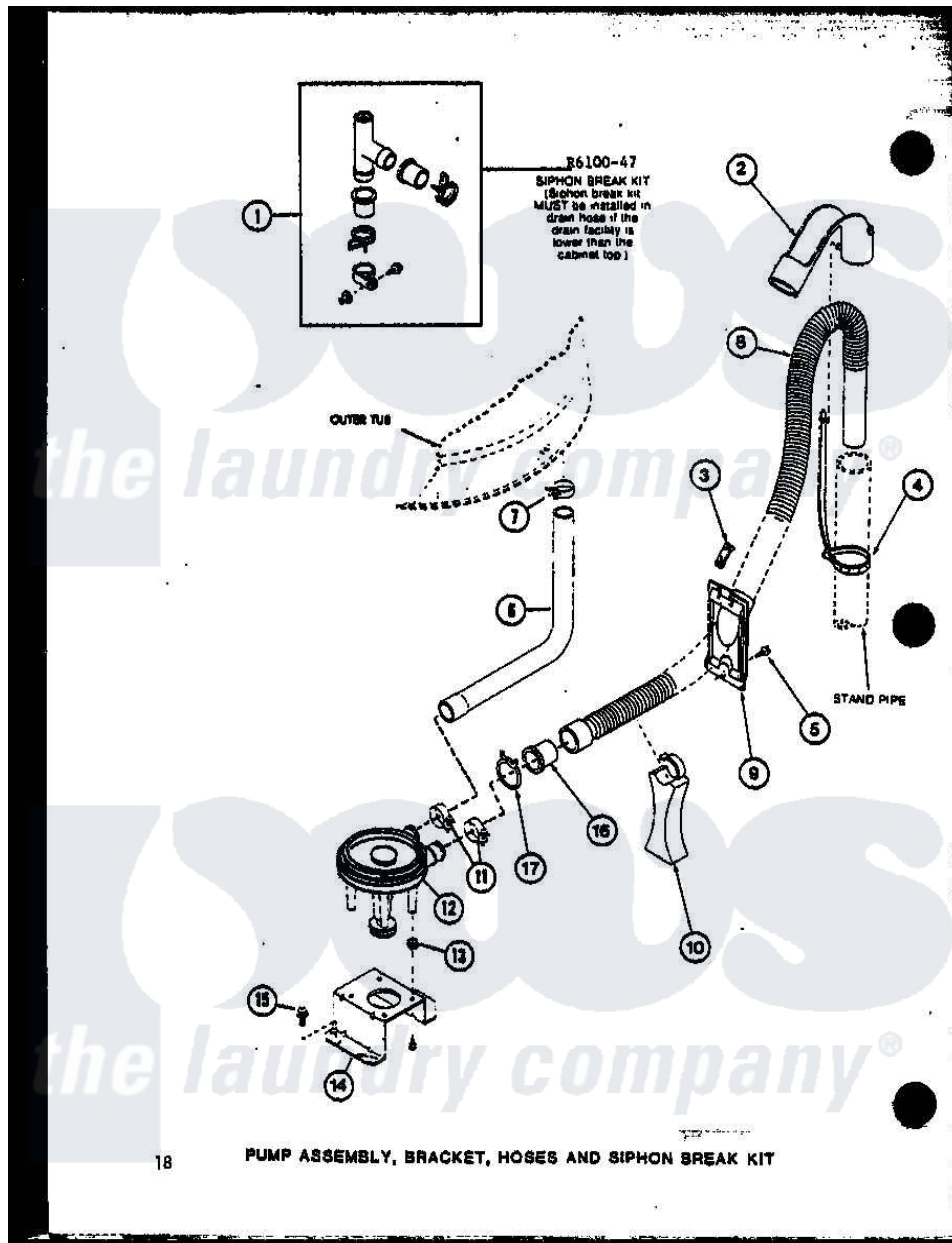

Amana TAA3001 (BOM: P7704006W) 09 - PUMP ASSY

Amana Residential Amana TAA3001 (BOM: P7704006W) Washer Parts Parts Diagram 09 - PUMP ASSY
 Click on the part number to view part

Item	Original Part Number	Replaced By	Status	Part Description
1	R0610047	76660		Break-Sphn
2	R0603522		Not Available	DRAIN HOSE ELBOW
3	R0601518	285655		Clamp, Hose
4	R0601519	285655		Clamp, Hose
5	R0600028	27001200		Screw
6	R0606514		Not Available	HOSE
7	R0601515	285655		Clamp, Hose
8	R0606516	28293		Hose, Drain
9	R0603523	16272		Connector, Straight
10	R0606515		Not Available	PUMP-TO-ELLOW HOSE
11	R0601516	285655		Clamp, Hose
12	R0610503	31969		Assembly, Pump NA
13	R0601014	31098		Screw, 10-10 5/8 Unslot
14	R0605524	27105		Bracket, Pump Mounting
15	R0600018	27157		Screw, 10-24 X 5/8 Spec