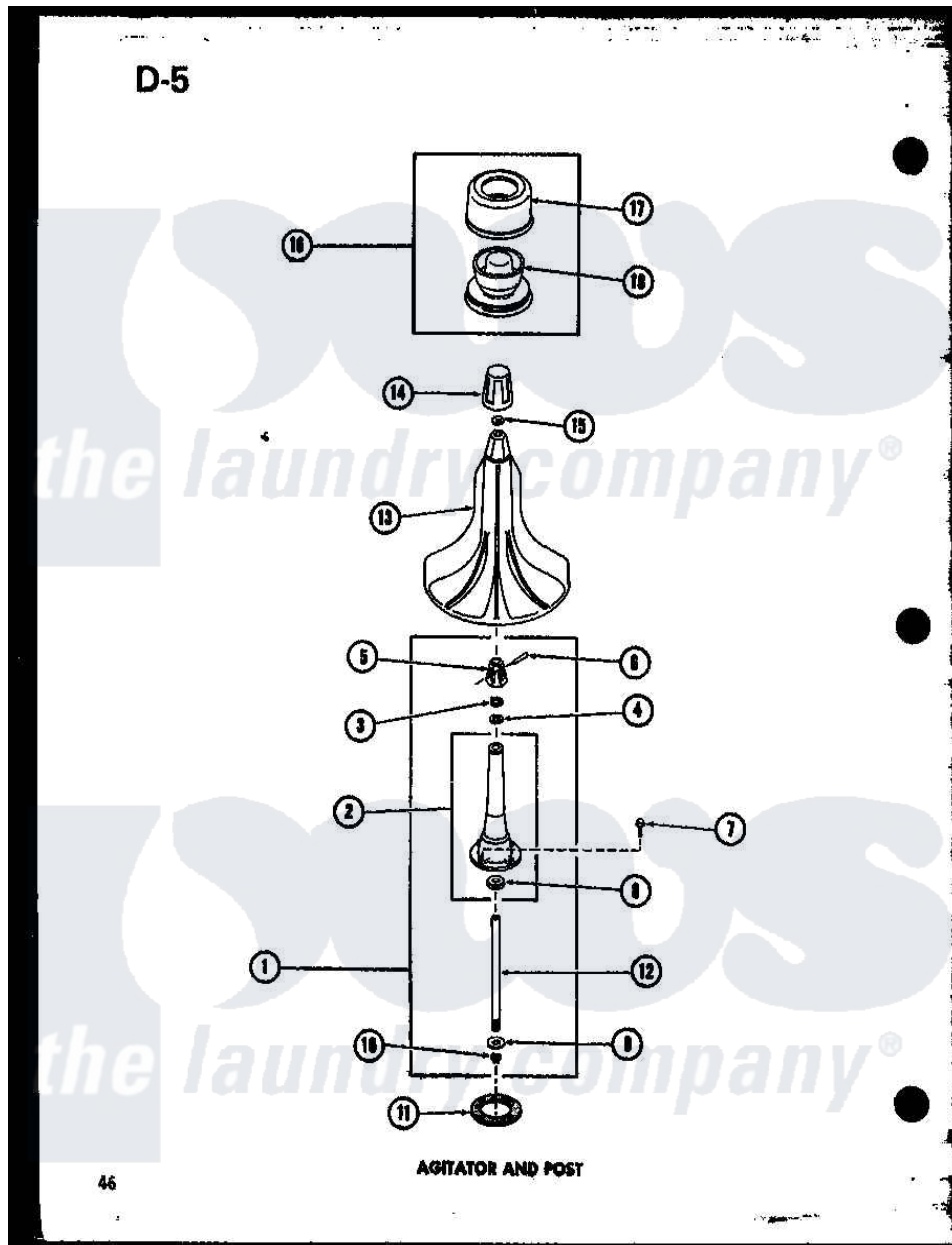

Amana TAA400 (BOM: P7575102W) 01 - AGITATOR AND POST

Amana Residential Amana TAA400 (BOM: P7575102W) Washer Parts Parts Diagram 01 - AGITATOR AND POST
 Click on the part number to view part

Item	Original Part Number	Replaced By	Status	Part Description
1	R0610001		Not Available	ASSEMBLY, AGITATOR POST
2	R0605519		Not Available	POST, AGITATOR
3	R0600511		Not Available	WASHER
4	R0600512	04704		Washer, .630idx1.125odx
5	R0603518	28091		Assembly, Agitator Shaftanddr
6	R0601510	20243		Pin, Taper
7	R0600019	3400527		Screw
8	R0600513		Not Available	THRUST WASHER
9	R0600514	27164		Washer, Spline
10	R0601511	27197		Ring, Retaining
11	R0604503	27020		Gasket, Center Column
12	R0610002	28091		Assembly, Agitator Shaftanddr
13	R0603513		Not Available	AGITATOR
14	R0603514		Not Available	HOLD-DOWN CAP
15	R0600515		Not Available	WASHER