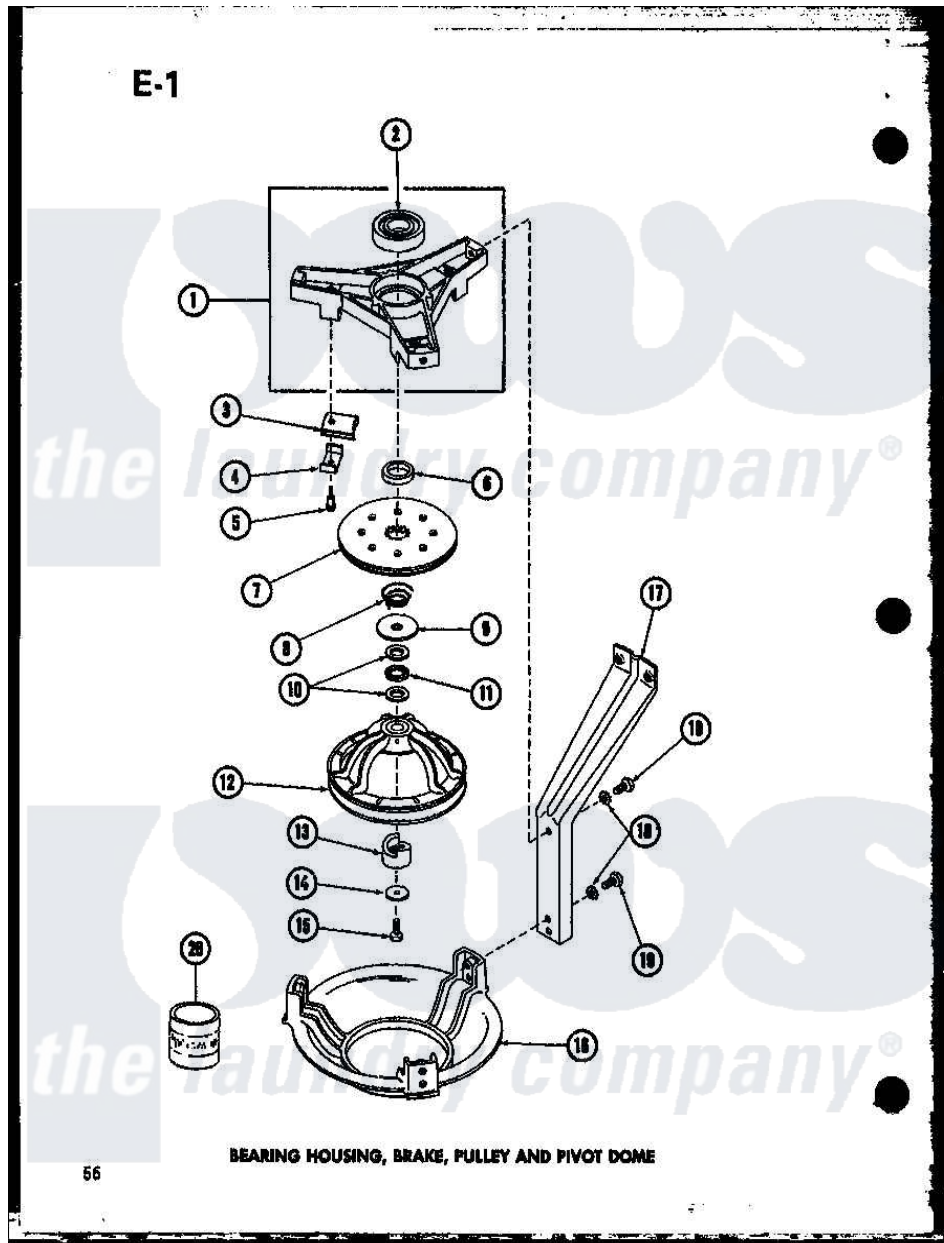

Amana TAA400 (BOM: P7575102W) 02 - BEARING HOUSING

Amana Residential Amana TAA400 (BOM: P7575102W) Washer Parts Parts Diagram 02 - BEARING HOUSING
 Click on the part number to view part

Item	Original Part Number	Replaced By	Status	Part Description
1	R0610009	35746		AssemBly, Bearing Housing-L
2	R0605530	40004001		Bearing, Main
3	R0610010	R9900543		Pad-Brake
4	R0605531	28604		Shim
5	R0600027	26547		Screw, 10-24 Shoulder
6	R0605532	27176		Spacer
7	R0610008	R9900474		Brake Assembly
8	R0605529	33435		Spring, Conical
9	R0600523	40063201		Washer, Flat
10	R0605533		Not Available	BEARING RACE
11	R0605534		Not Available	NEEDLE BEARING
12	R0610007	34232P		Kit-Pulley
13	R0605535	27018		Helix
14	R0600521	40041501		Washer
15	R0600026	40063401		Screw, 1/4-20 x 5/8 Hex
16	R0605526		Not Available	PIVOT DOME

17 R0605525

[27090](#)

Leg, Support

18 R0600519

Not Available

LOCKWASHER

19 R0600025

Not Available

SCREW

20 R0608008

Not Available

LUBRICANT