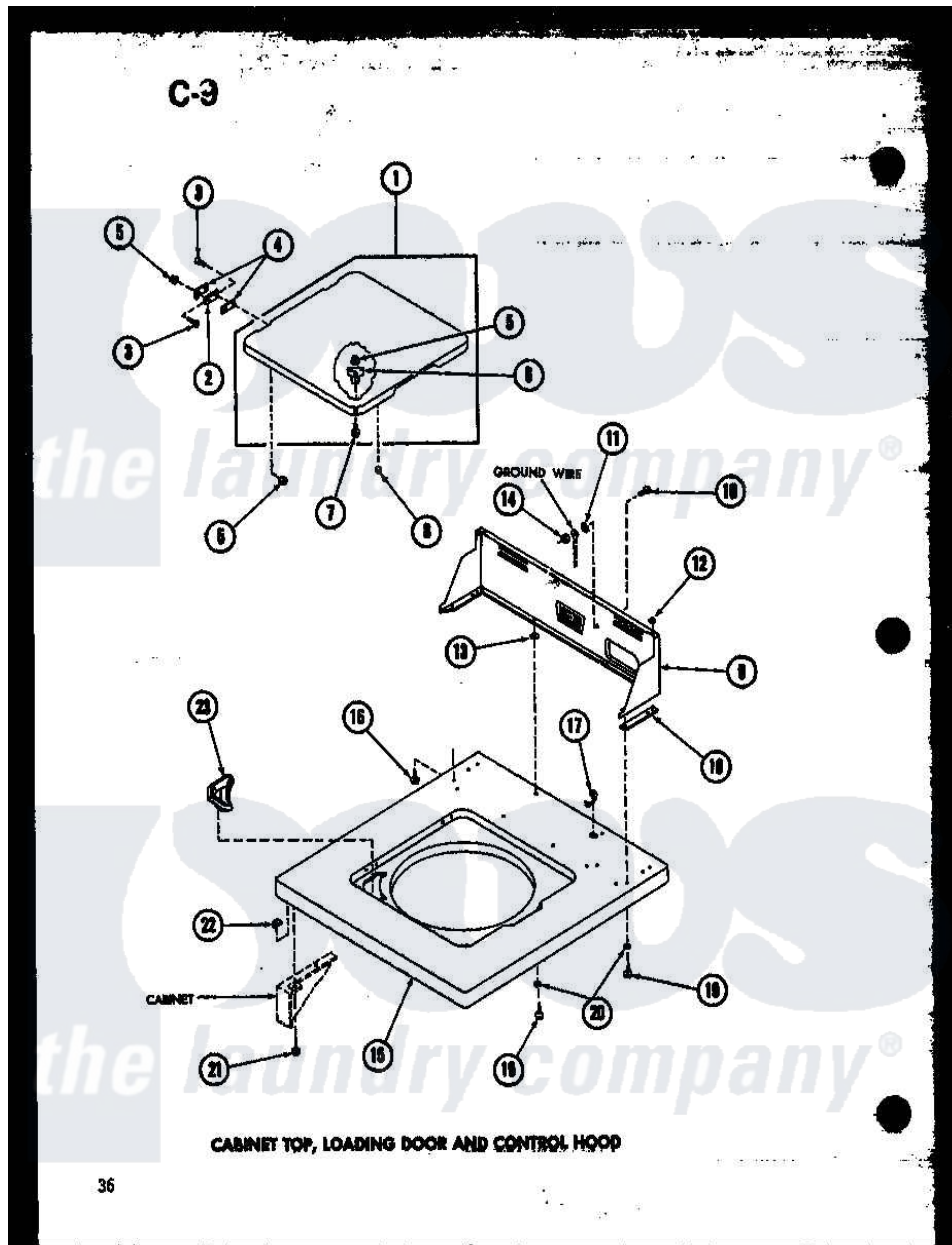

Amana TAA400 (BOM: P7575102W) 03 - CABINET TOP

36

Amana Residential Amana TAA400 (BOM: P7575102W) Washer Parts Parts Diagram 03 - CABINET TOP
 Click on the part number to view part

Item	Original Part Number	Replaced By	Status	Part Description
1	R0603045		Not Available	LOADING DOOR
"	R0603046		Not Available	LOADING DOOR
"	R0603008		Not Available	LOADING DOOR
2	R0605502	21583		Hinge
3	R0600007	22649		Screw, 8-32 X 13/32 FI
4	R0604502	21584		Gasket
5	R0601002	21752		Nut, 8-32 Hex Brilock
6	R0603504			Actuator, Door Switch
7	R0600008	26769		Assembly, Screw And Washer
8	R0606501	40038001		Bumper
9	R0603048		Not Available	CONTROL HOOD ALMOND
"	R0603009		Not Available	HOOD, CONTROL
10	R0600006	20267		Screw, 10-24 X 3/8 Round
11	R0600503		Not Available	LOCKWASHER
12	R0601004	24522		Nut, Speed-8ab-18 C1995
13	R0600502		Not Available	WASHER

14	R0601003		Not Available	NUT
15	R0603049		Not Available	CABINET TOP CH GOLD
"	R0603010		Not Available	CABINET TOP WHITE
"	R0603050		Not Available	CABINET TOP ALMOND
16	R0600009		Not Available	SCREW
17	R0601502	211881		Grommet, Cord Part Not Used- Gas Models Only
18	R0604501		Not Available	END GASKET
19	R0600004	W10116760		Screw
20	R0600501	20493		Washer, 11/64 ID x 3/8 OD
21	R0600010		Not Available	SCREW
22	R0601005	36020		Nut-10-24
23	R0603503		Not Available	BLEACH DISPENSER