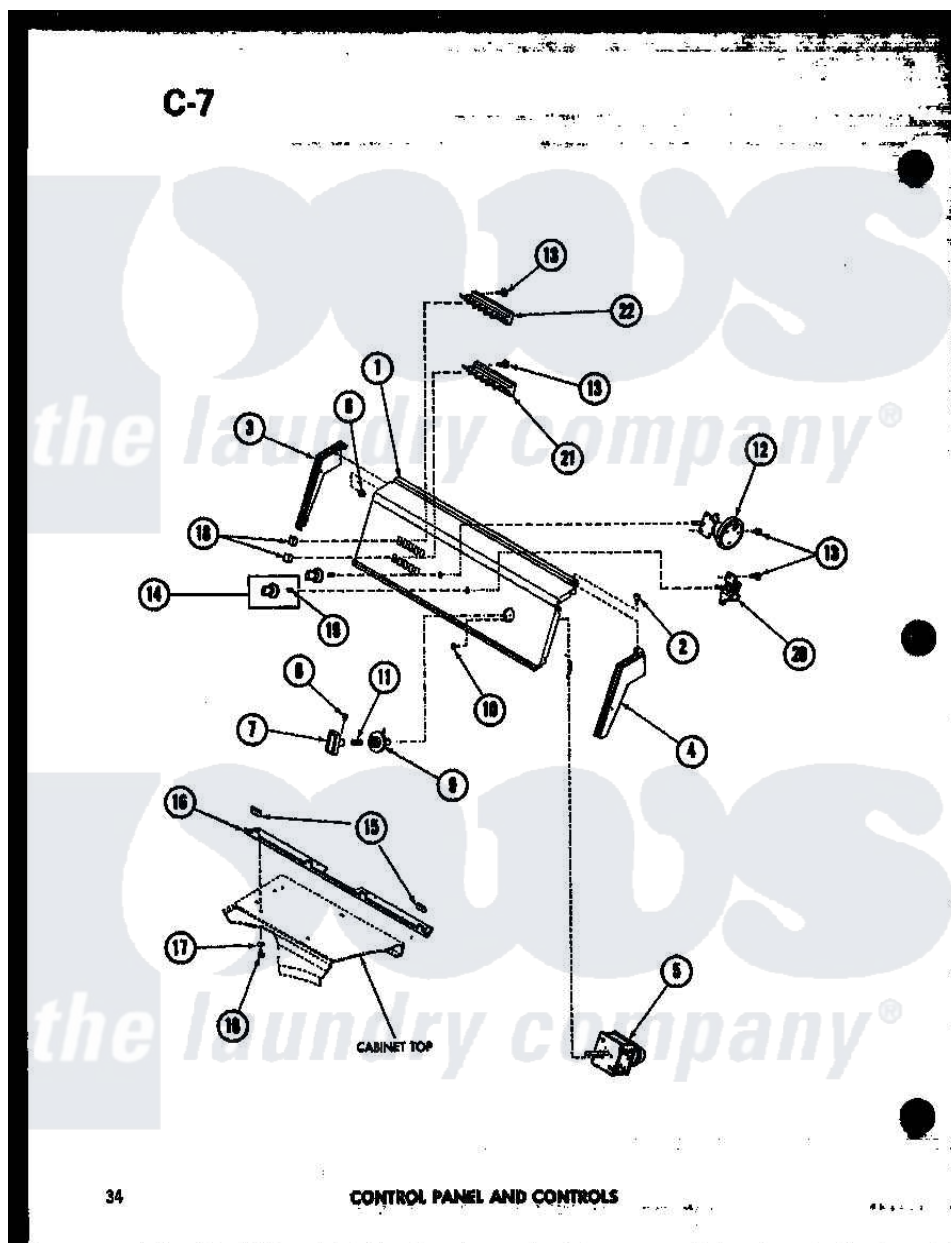

Amana TAA400 (BOM: P7575102W) 04 - CONTROL PANEL AND CONTROLS

Amana Residential Amana TAA400 (BOM: P7575102W) Washer Parts Parts Diagram 04 - CONTROL PANEL AND CONTROLS

[Click on the part number to view part](#)

Item	Original Part Number	Replaced By	Status	Part Description
1	R0603001		Not Available	CONTROL PANEL
2	R0600002		Not Available	SCREW
3	R0603005		Not Available	END, CONTROL HOOD
4	R0603004		Not Available	HOOD END RH
5	R0604001	28093		Timer
6	R0601001		Not Available	NUT
7	R0603502	510139P		Assembly Blower Fan Package
8	R0600005		Not Available	SET SCREW
9	R0603505		Not Available	INDICATOR
10	R0600004	W10116760		Screw
11	R0605501		Not Available	SPRING
12	R0602501		Not Available	SWITCH,PRESSURE
13	R0600001	W10116760		Screw
14	R0603007		Not Available	CONTROL KNOB ASSY

15	R0605503	Not Available	SLEEVE
16	R0603006	Not Available	PANEL SUPPORT
17	R0600501	20493	Washer, 11/64 ID x 3/8 OD
18	R0603501	Not Available	SWITCH BUTTON
19	R0601501	Not Available	CLIP
22	R0602504	Not Available	SELECTOR SWITCH