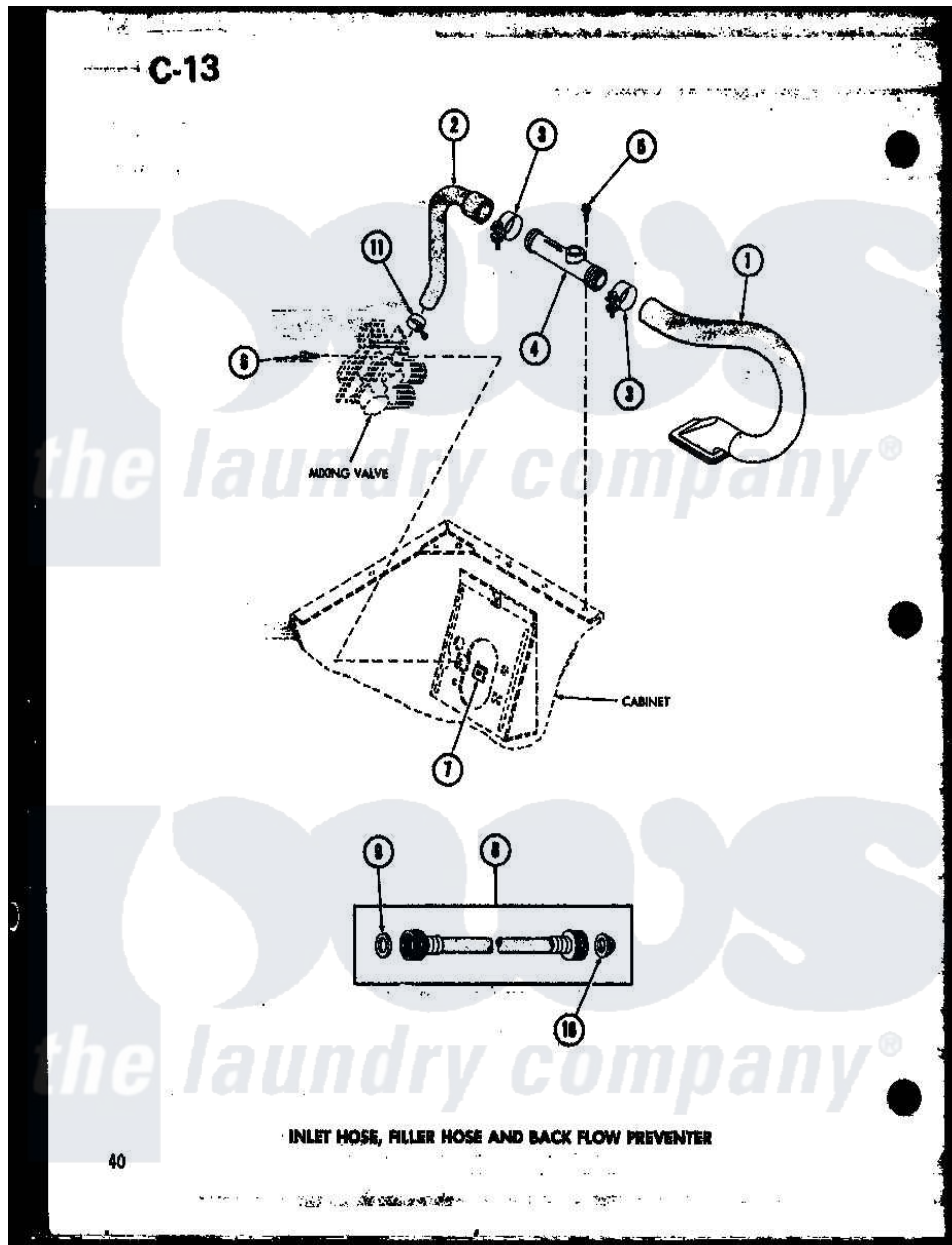

Amana TAA400 (BOM: P7575102W) 06 - INLET HOSE

Amana Residential Amana TAA400 (BOM: P7575102W) Washer Parts Diagram 06 - INLET HOSE  
 Click on the part number to view part

Item	Original Part Number	Replaced By	Status	Part Description
1	R0606502		Not Available	HOSE
2	R0606503	<a href="#">27183</a>		Hose, Mixing Valve
3	R0601505	<a href="#">285655</a>		Clamp, Hose
4	R0605507	<a href="#">34280</a>		Assembly, Backflow Preventer
5	R0600004	<a href="#">W10116760</a>		Screw
6	R0600009		Not Available	SCREW
7	R0601007	<a href="#">54038</a>		NUt, Speed U-Type
8	R0606504	<a href="#">202860</a>		Inlet Hose Assembly
9	R0600505	<a href="#">Y013783</a>		Washer, Inlet Hose
10	R0600504	<a href="#">22002960</a>		Strainer, Washer Inlet
11	R0601506	<a href="#">596669</a>		Clamp, Manifold