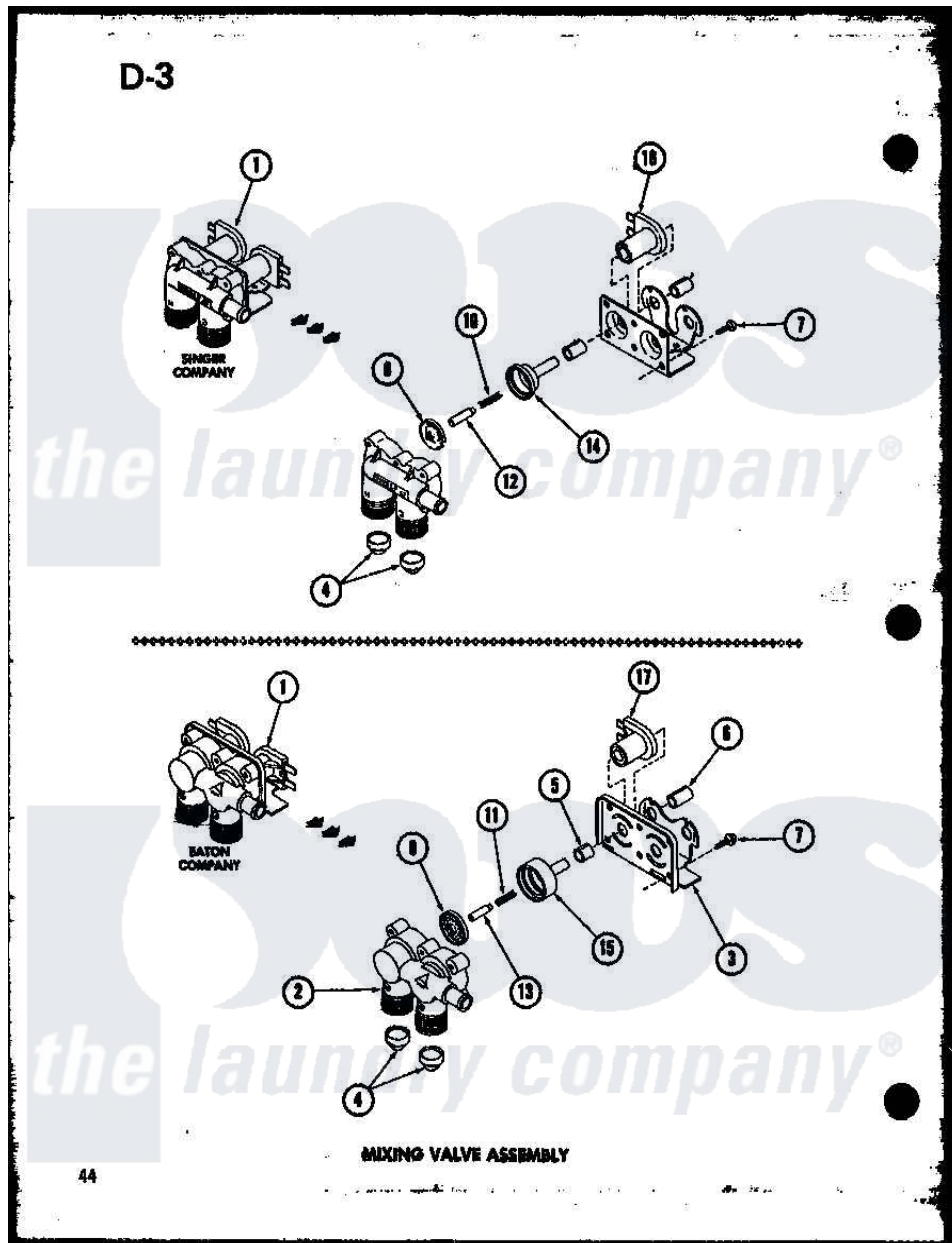

Amana TAA400 (BOM: P7575102W) 08 - MIXING VALVE ASSY

Amana Residential Amana TAA400 (BOM: P7575102W) Washer Parts Parts Diagram 08 - MIXING VALVE ASSY

Click on the part number to view part

Item	Original Part Number	Replaced By	Status	Part Description
1	R0606001	33930		Valve, Mixing
2	R0606003	33930		Valve, Mixing
3	R0605515	33930		Valve, Mixing
4	R0603506	22002960		Strainer, Washer Inlet
5	R0603508		Not Available	SLEEVE SHORT
6	R0603510		Not Available	SLEEVE LONG
7	R0600013		Not Available	SCREW
8	R0606505		Not Available	DIAPHRAM
9	R0606506		Not Available	DIAPHRAM
10	R0605508		Not Available	SPRING
11	R0605509		Not Available	SPRING
12	R0605510		Not Available	ARMATURE
13	R0605511		Not Available	ARMATURE
14	R0605512		Not Available	ARMATURE GUIDE
15	R0605513		Not Available	ARMATURE GUIDE
16	R0609001	33930		Valve, Mixing