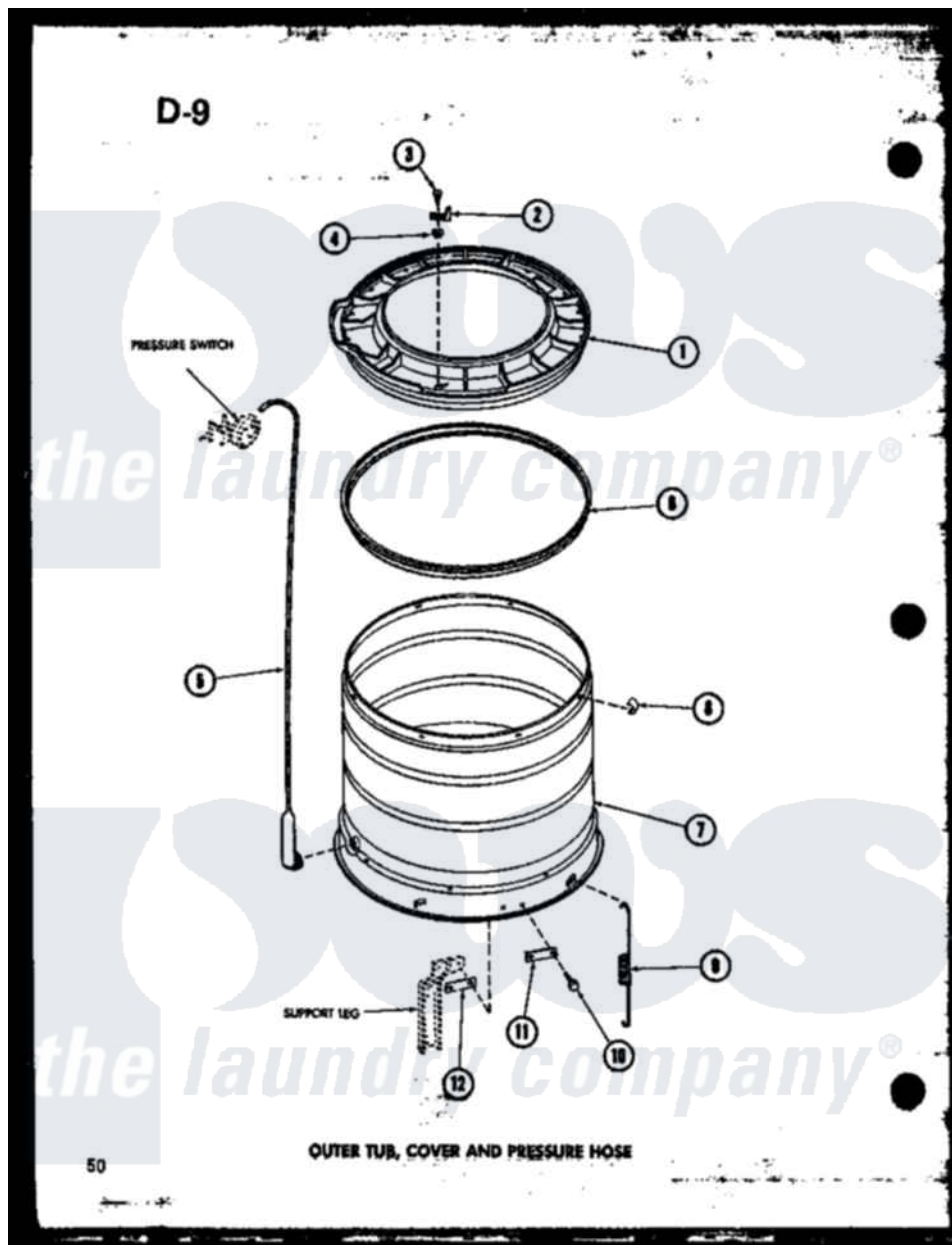

Amana TAA400 (BOM: P7575102W) 10 - OUTER TUB

Amana Residential Amana TAA400 (BOM: P7575102W) Washer Parts Parts Diagram 10 - OUTER TUB
 Click on the part number to view part

Item	Original Part Number	Replaced By	Status	Part Description
1	R0603520	31153		Cover Outer Tub
2	R0605520		Not Available	TRIGGER
3	R0600017		Not Available	SCREW
4	R0600517		Not Available	LOCKWASHER
5	R0606511		Not Available	HOSE, PRESSURE
6	R0604506	27184		Gasket, Tub Cover
7	R0603014	392P3		Kit, Outer Tub
8	R0601513		Not Available	SPRING CLIP
9	R0605521	27239		Spring, Leg
10	R0600020	40128701		Screw, 5/16-18 X .50
11	R0605522	27926		Plate, Leg .063
12	R0605523	27927		Plate, Leg .032