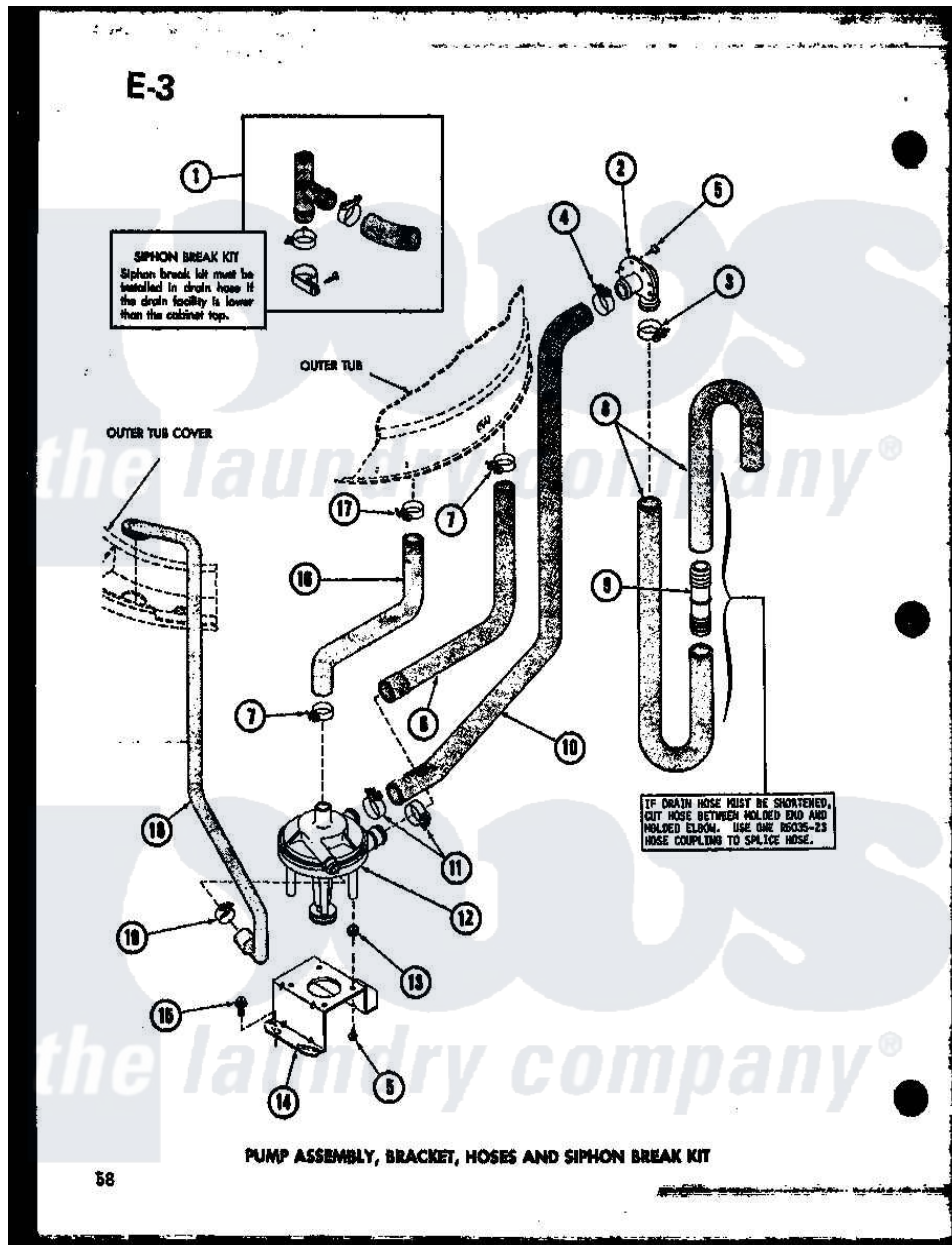

Amana TAA400 (BOM: P7575102W) 12 - PUMP ASSY

Amana Residential Amana TAA400 (BOM: P7575102W) Washer Parts Parts Diagram 12 - PUMP ASSY  
 Click on the part number to view part

Item	Original Part Number	Replaced By	Status	Part Description
1	R0610006	<a href="#">76660</a>		Break-Sphn
2	R0603522		Not Available	DRAIN HOSE ELBOW
3	R0601518	<a href="#">285655</a>		Clamp, Hose
4	R0601519	<a href="#">285655</a>		Clamp, Hose
5	R0600028	<a href="#">27001200</a>		Screw
6	R0606514		Not Available	HOSE
7	R0601515	<a href="#">285655</a>		Clamp, Hose
8	R0606516	<a href="#">28293</a>		Hose, Drain
9	R0603523	<a href="#">16272</a>		Connector, Straight
10	R0606515		Not Available	PUMP-TO-ELLOW HOSE
11	R0601516	<a href="#">285655</a>		Clamp, Hose
12	R0610501	<a href="#">31968</a>		Assembly, Pump NA
13	R0601014	<a href="#">31098</a>		Screw, 10-10 5/8 Unslot
14	R0605524	<a href="#">27105</a>		Bracket, Pump Mounting
15	R0600018	<a href="#">27157</a>		Screw, 10-24 X 5/8 Spec
16	R0606513		Not Available	HOSE

17 R0601505

[285655](#)

Clamp, Hose

18 R0606512

Not Available

RECIRCULATING HOSE

19 R0601517

[285655](#)

Clamp, Hose