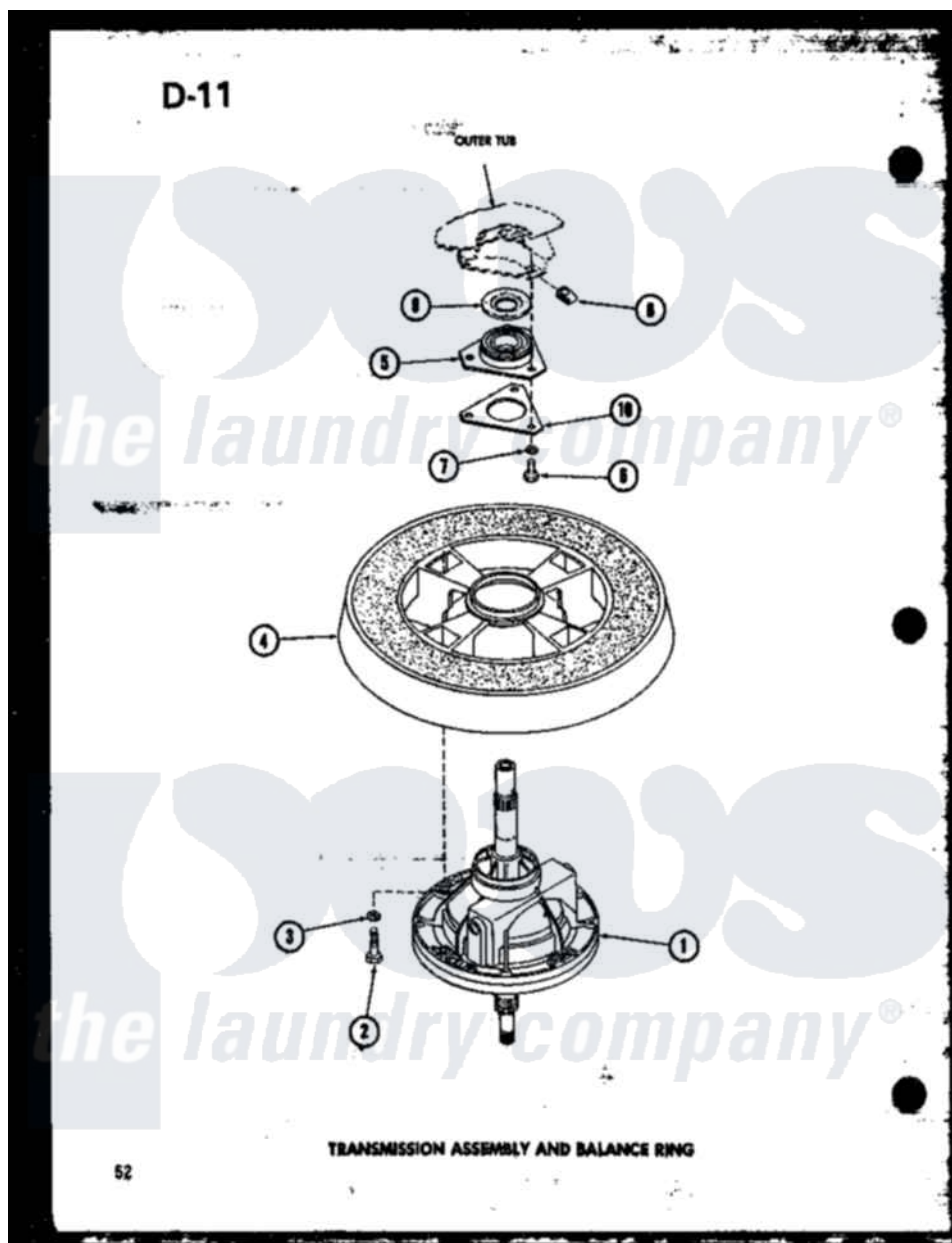

Amana TAA400 (BOM: P7575102W) 15 - TRANSMISSION ASSY AND BALANCE RING

Amana Residential Amana TAA400 (BOM: P7575102W) Washer Parts Parts Diagram 15 - TRANSMISSION ASSY AND BALANCE RING

Click on the part number to view part

Item	Original Part Number	Replaced By	Status	Part Description
1	R0607501		Not Available	ASSY, TRANSMISSION
2	R0600022		Not Available	SCREW
3	R0600520	<a href="#">02431</a>		Lockwasher, 1/4 Ext Shk
4	R0610012		Not Available	ASSY,BALANCE RING-COMPL
5	R0610011	<a href="#">40004201P</a>		Main Bearing Assembly
6	R0600021		Not Available	SCREW
7	R0600519		Not Available	LOCKWASHER
8	R0601013	<a href="#">27222</a>		Nut, Retainer 5/16-18
9	R0605536	<a href="#">27187</a>		Flinger
10	R0600518		Not Available	WASHER