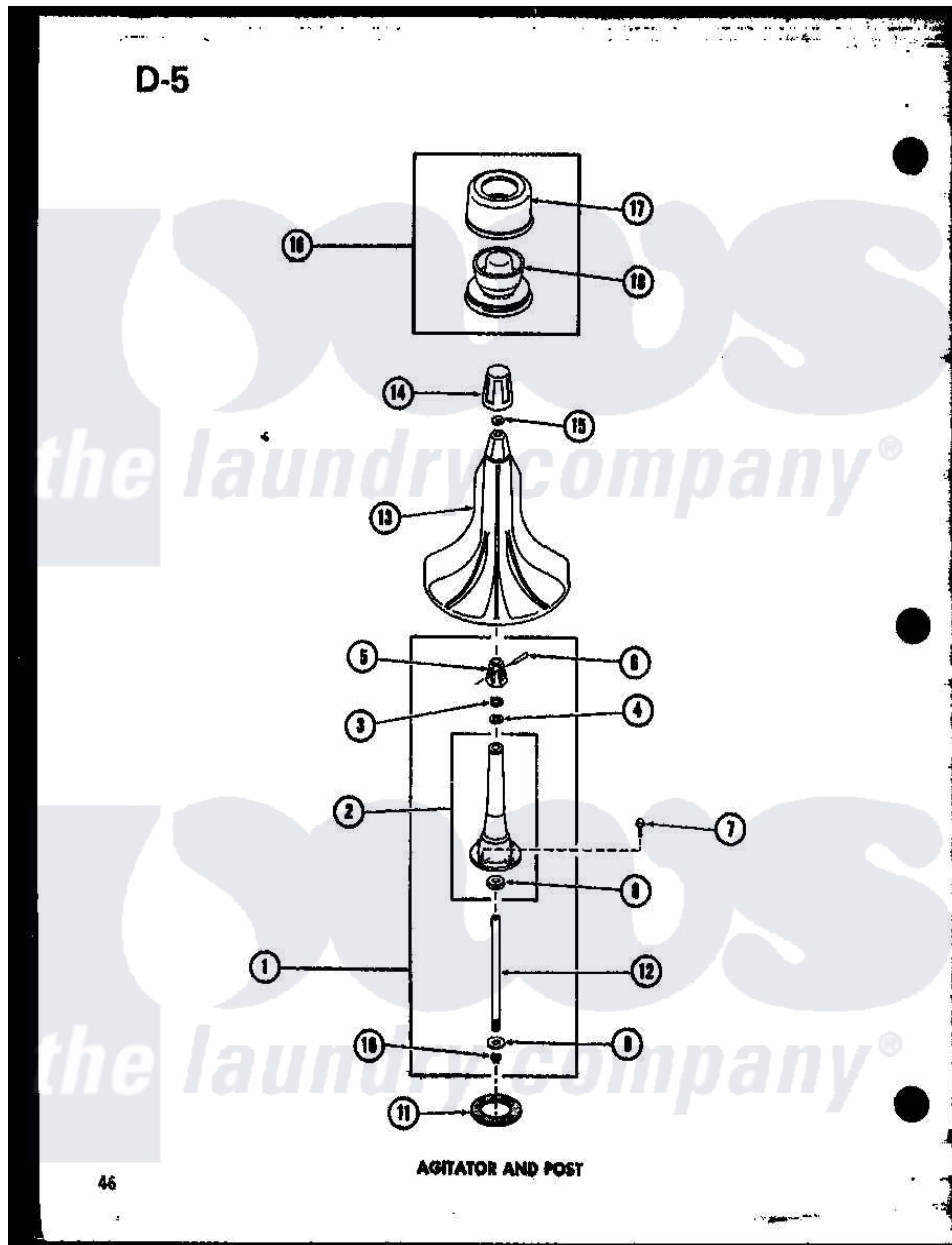

Amana TAA400 (BOM: P7575105W) 01 - AGITATOR AND POST

Amana Residential Amana TAA400 (BOM: P7575105W) Washer Parts Parts Diagram 01 - AGITATOR AND POST
 Click on the part number to view part

Item	Original Part Number	Replaced By	Status	Part Description
1	R0610001		Not Available	ASSEMBLY, AGITATOR POST
2	R0605519		Not Available	POST, AGITATOR
3	R0600511		Not Available	WASHER
4	R0600512	04704		Washer, .630idx1.125odx
5	R0603518	28091		Assembly, Agitator Shaftanddr
6	R0601510	20243		Pin, Taper
7	R0600019	3400527		Screw
8	R0600513		Not Available	THRUST WASHER
9	R0600514	27164		Washer, Spline
10	R0601511	27197		Ring, Retaining
11	R0604503	27020		Gasket, Center Column
12	R0610002	28091		Assembly, Agitator Shaftanddr
13	R0603513		Not Available	AGITATOR
14	R0603514		Not Available	HOLD-DOWN CAP
15	R0600515		Not Available	WASHER