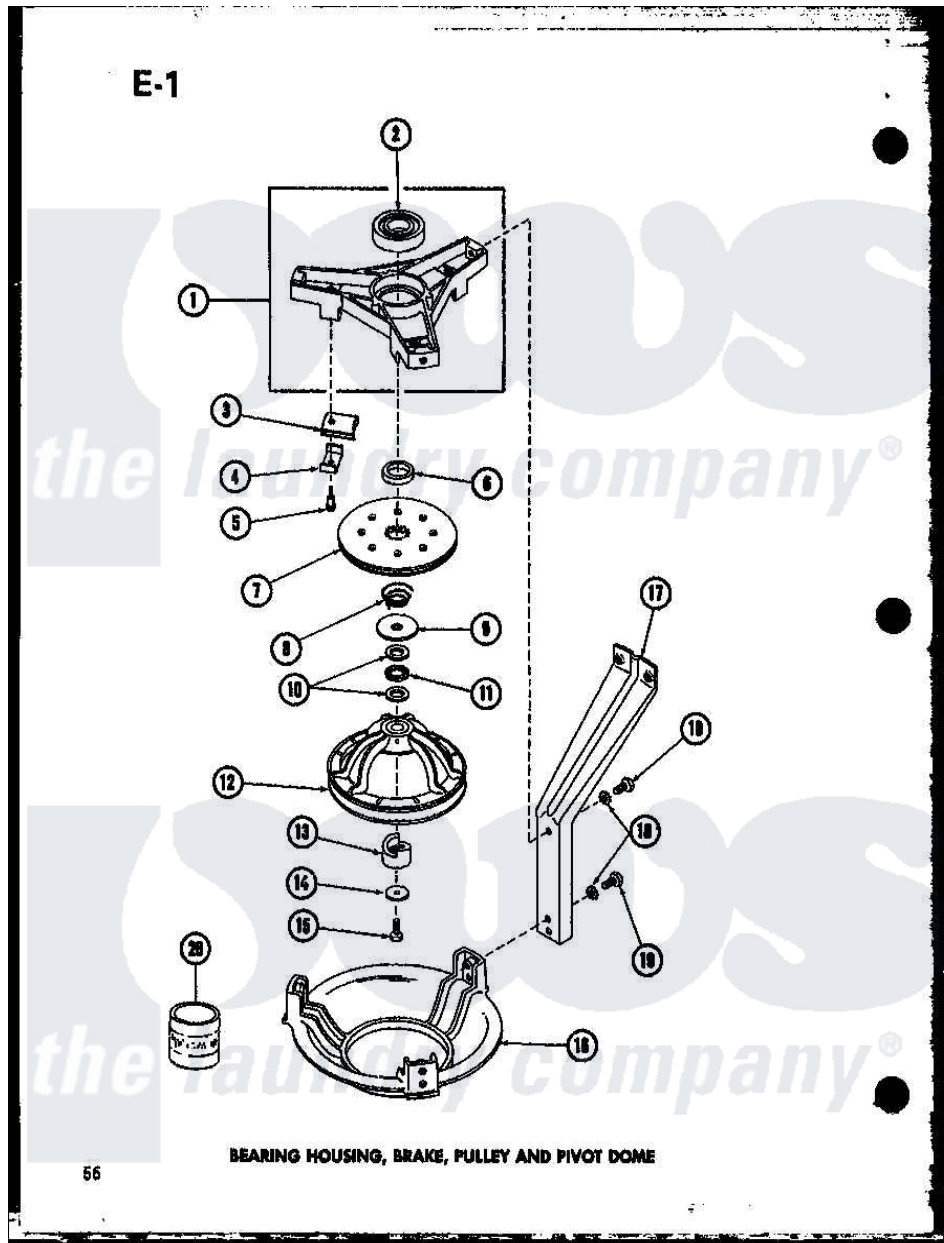

Amana TAA400 (BOM: P7575105W) 02 - BEARING HOUSING

Amana Residential Amana TAA400 (BOM: P7575105W) Washer Parts Parts Diagram 02 - BEARING HOUSING
 Click on the part number to view part

Item	Original Part Number	Replaced By	Status	Part Description
1	R0610009	35746		AssemBly, Bearing Housing-L
2	R0605530	40004001		Bearing, Main
3	R0610010	R9900543		Pad-Brake
4	R0605531	28604		Shim
5	R0600027	26547		Screw, 10-24 Shoulder
6	R0605532	27176		Spacer
7	R0610008	R9900474		Brake Assembly
8	R0605529	33435		Spring, Conical
9	R0600523	40063201		Washer, Flat
10	R0605533		Not Available	BEARING RACE
11	R0605534		Not Available	NEEDLE BEARING
12	R0610007	34232P		Kit-Pulley
13	R0605535	27018		Helix
14	R0600521	40041501		Washer
15	R0600026	40063401		Screw, 1/4-20 x 5/8 Hex
16	R0605526		Not Available	PIVOT DOME

17 R0605525

[27090](#)

Leg, Support

18 R0600519

Not Available

LOCKWASHER

19 R0600025

Not Available

SCREW

20 R0608008

Not Available

LUBRICANT