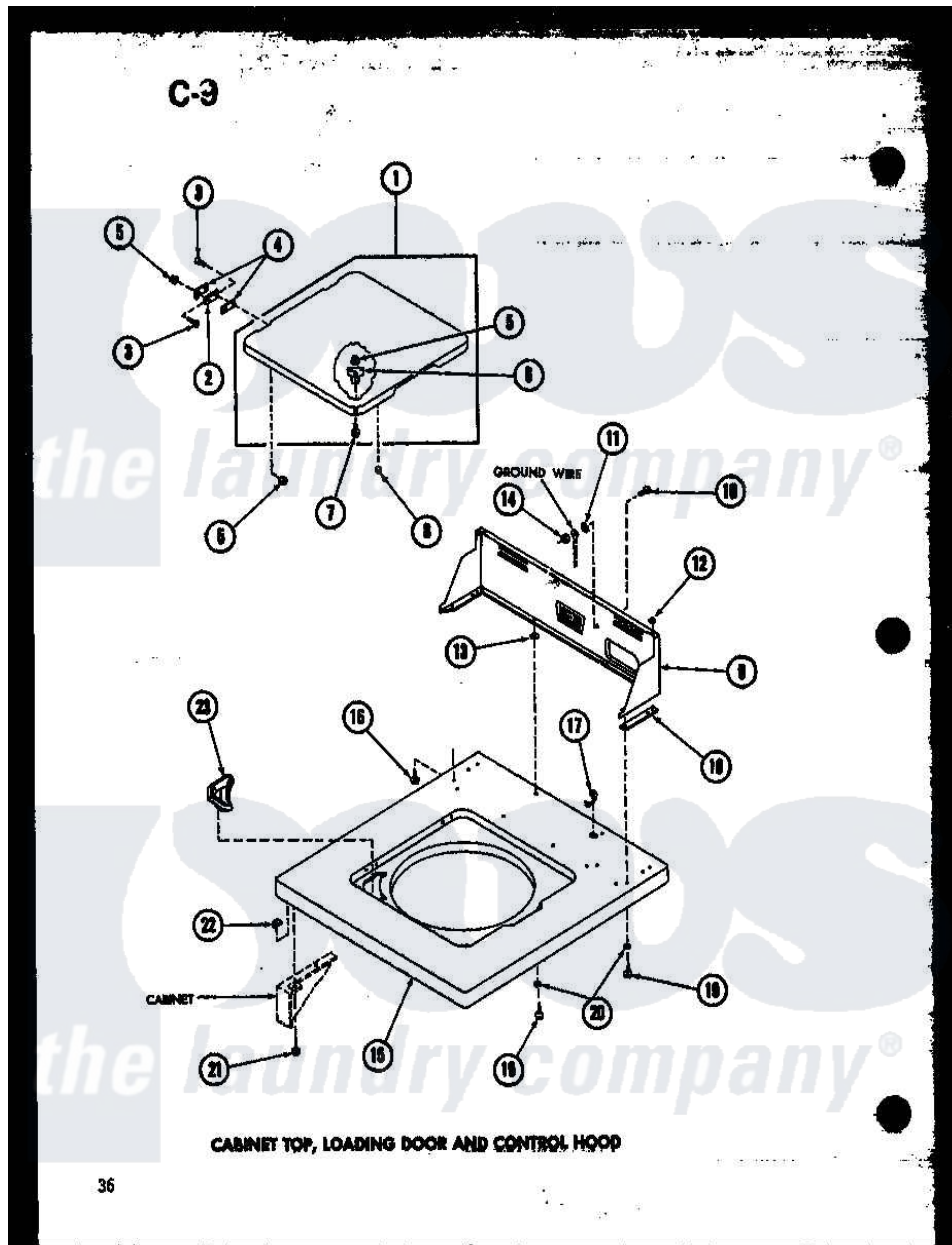

Amana TAA400 (BOM: P7575105W) 03 - CABINET TOP

36

Amana Residential Amana TAA400 (BOM: P7575105W) Washer Parts Parts Diagram 03 - CABINET TOP
 Click on the part number to view part

Item	Original Part Number	Replaced By	Status	Part Description
1	R0603046		Not Available	LOADING DOOR
"	R0603008		Not Available	LOADING DOOR
2	R0605502	21583		Hinge
3	R0600007	22649		Screw, 8-32 X 13/32 FI
4	R0604502	21584		Gasket
5	R0601002	21752		Nut, 8-32 Hex Brilock
6	R0603504			Actuator, Door Switch
7	R0600008	26769		Assembly, Screw And Washer
8	R0606501	40038001		Bumper
9	R0603048		Not Available	CONTROL HOOD ALMOND
"	R0603009		Not Available	HOOD, CONTROL
10	R0600006	20267		Screw, 10-24 X 3/8 Round
11	R0600503		Not Available	LOCKWASHER
12	R0601004	24522		Nut, Speed-8ab-18 C1995
13	R0600502		Not Available	WASHER
14	R0601003		Not Available	NUT

15	R0603010	Not Available	CABINET TOP WHITE
"	R0603050	Not Available	CABINET TOP ALMOND
16	R0600009	Not Available	SCREW
17	R0601502	211881	Grommet, Cord Part Not Used- Gas Models Only
18	R0604501	Not Available	END GASKET
19	R0600004	W10116760	Screw
20	R0600501	20493	Washer, 11/64 ID x 3/8 OD
21	R0600010	Not Available	SCREW
22	R0601005	36020	Nut-10-24
23	R0603503	Not Available	BLEACH DISPENSER