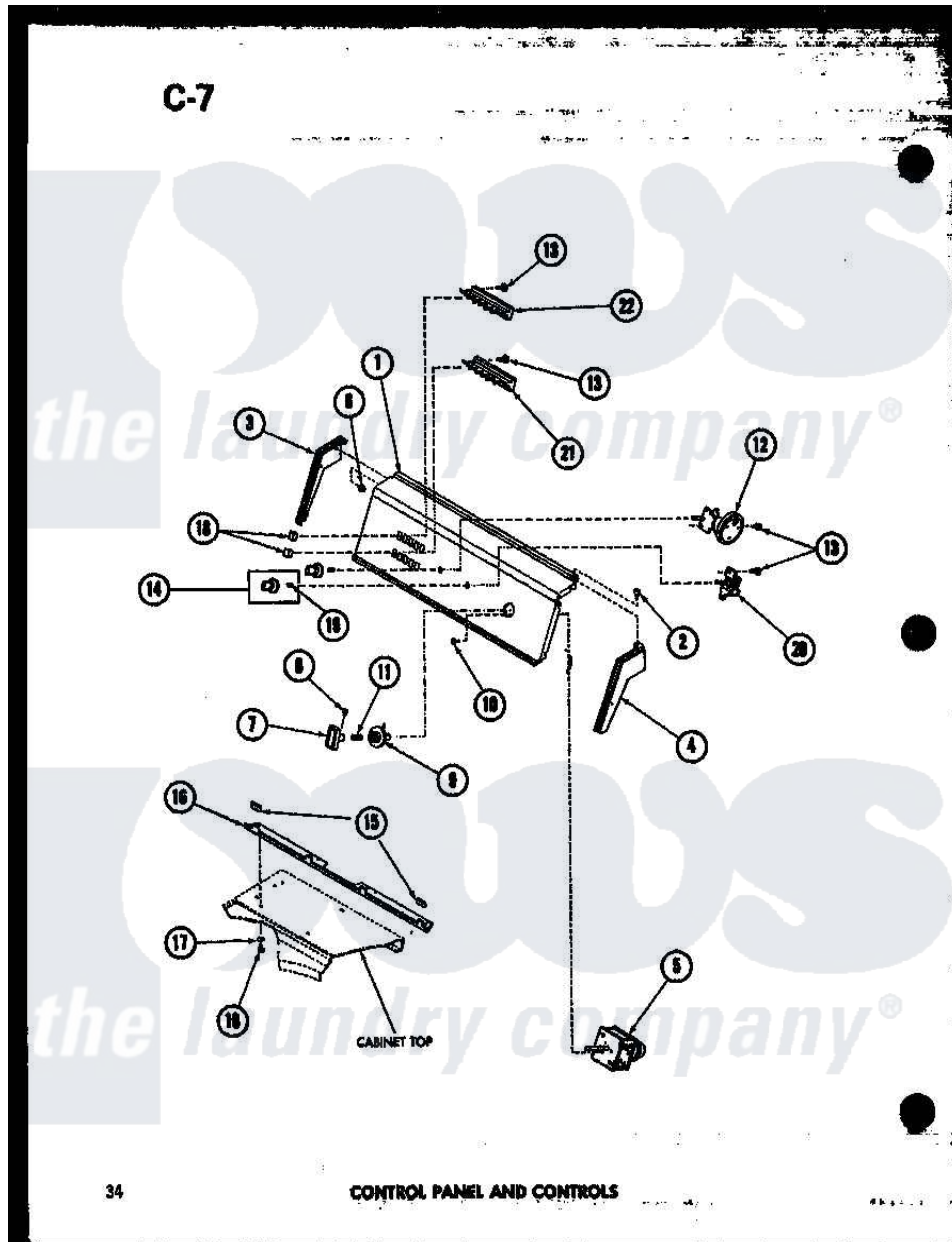

Amana TAA400 (BOM: P7575105W) 04 - CONTROL PANEL AND CONTROLS

Amana Residential Amana TAA400 (BOM: P7575105W) Washer Parts Parts Diagram 04 - CONTROL PANEL AND CONTROLS

Click on the part number to view part

Item	Original Part Number	Replaced By	Status	Part Description
1	R0603083		Not Available	CONTROL PANEL
2	R0600002		Not Available	SCREW
3	R0603005		Not Available	END, CONTROL HOOD
4	R0603004		Not Available	HOOD END RH
5	R0604007		Not Available	TIMER
6	R0601001		Not Available	NUT
7	R0603502	510139P		Assembly Blower Fan Package
8	R0600005		Not Available	SET SCREW
9	R0603505		Not Available	INDICATOR
10	R0600004	W10116760		Screw
11	R0605501		Not Available	SPRING
12	R0602501		Not Available	SWITCH,PRESSURE
13	R0600001	W10116760		Screw
14	R0603007		Not Available	CONTROL KNOB ASSY

15	R0605503	Not Available	SLEEVE
16	R0603006	Not Available	PANEL SUPPORT
17	R0600501	20493	Washer, 11/64 ID x 3/8 OD
18	R0603501	Not Available	SWITCH BUTTON
19	R0601501	Not Available	CLIP
22	R0602504	Not Available	SELECTOR SWITCH