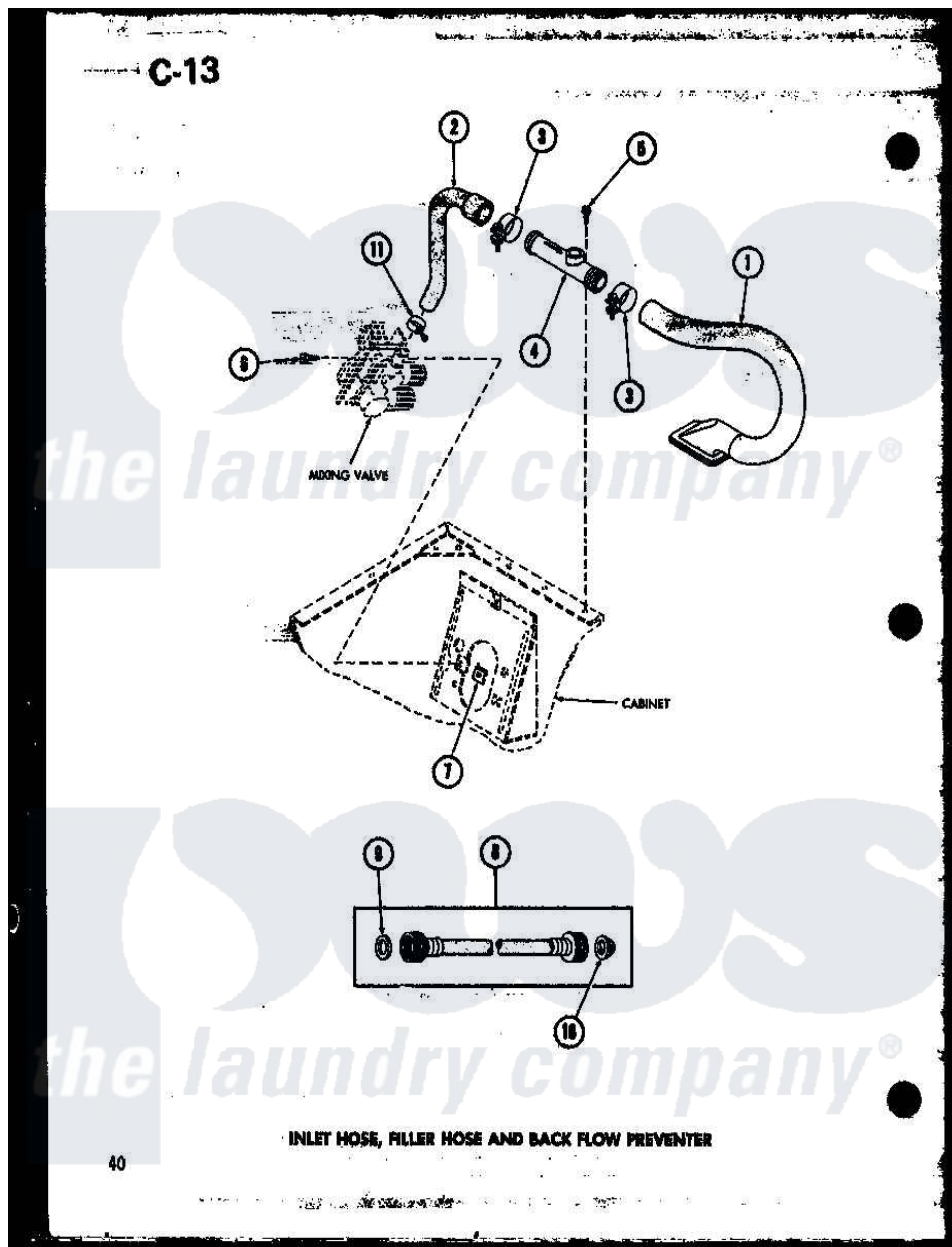

Amana TAA400 (BOM: P7575105W) 06 - INLET HOSE

Amana Residential Amana TAA400 (BOM: P7575105W) Washer Parts Diagram 06 - INLET HOSE

Click on the part number to view part

Item	Original Part Number	Replaced By	Status	Part Description
1	R0606502		Not Available	HOSE
2	R0606503	<a href="#">27183</a>		Hose, Mixing Valve
3	R0601505	<a href="#">285655</a>		Clamp, Hose
4	R0605507	<a href="#">34280</a>		Assembly, Backflow Prevento
5	R0600004	<a href="#">W10116760</a>		Screw
6	R0600009		Not Available	SCREW
7	R0601007	<a href="#">54038</a>		NUt, Speed U-Type
8	R0606504	<a href="#">202860</a>		Inlet Hose Assembly
9	R0600505	<a href="#">Y013783</a>		Washer, Inlet Hose
10	R0600504	<a href="#">22002960</a>		Strainer, Washer Inlet
11	R0601506	<a href="#">596669</a>		Clamp, Manifold