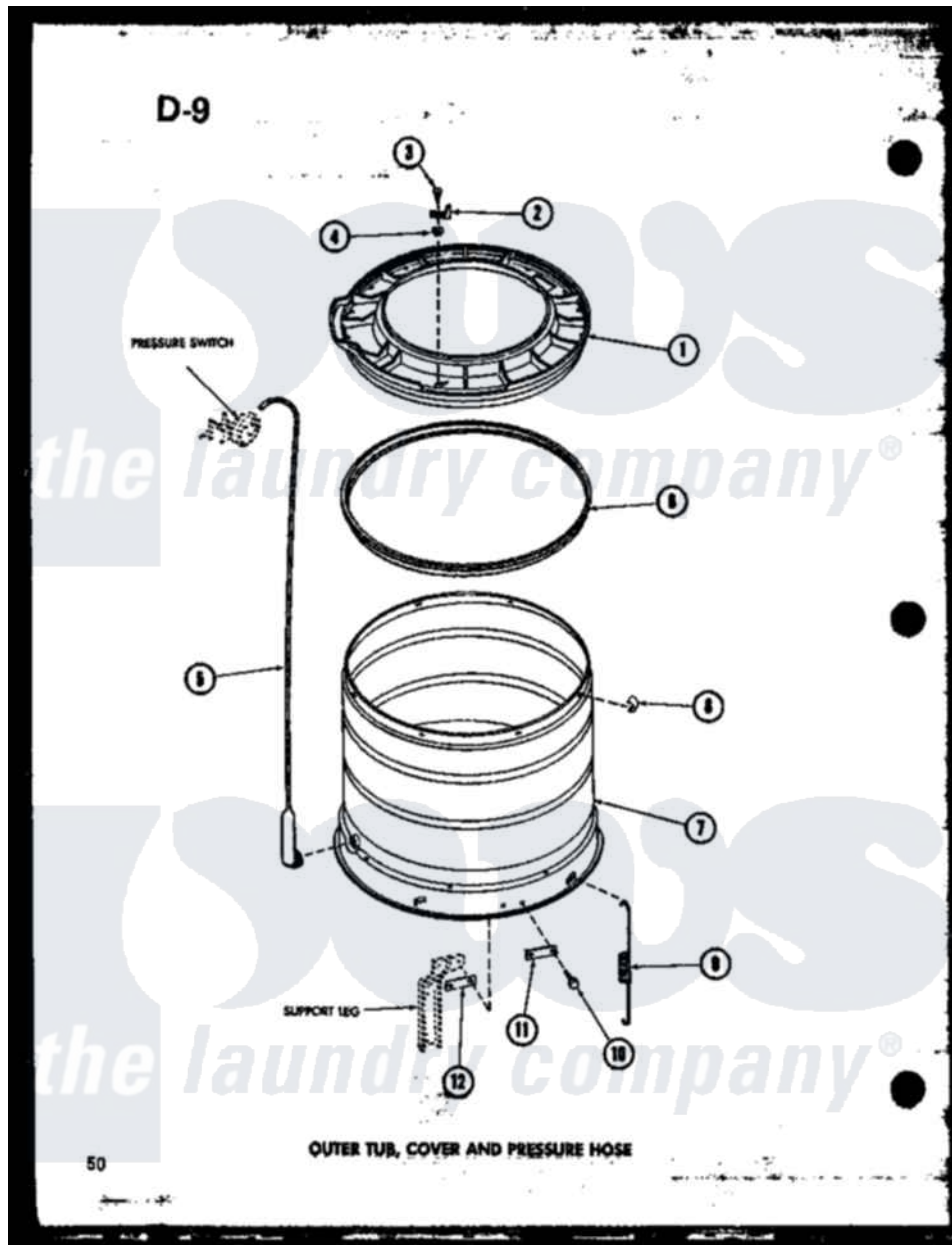

Amana TAA400 (BOM: P7575105W) 10 - OUTER TUB

Amana Residential Amana TAA400 (BOM: P7575105W) Washer Parts Parts Diagram 10 - OUTER TUB
 Click on the part number to view part

Item	Original Part Number	Replaced By	Status	Part Description
1	R0603520	31153		Cover Outer Tub
2	R0605520		Not Available	TRIGGER
3	R0600017		Not Available	SCREW
4	R0600517		Not Available	LOCKWASHER
5	R0606511		Not Available	HOSE, PRESSURE
6	R0604506	27184		Gasket, Tub Cover
7	R0603014	392P3		Kit, Outer Tub
8	R0601513		Not Available	SPRING CLIP
9	R0605521	27239		Spring, Leg
10	R0600020	40128701		Screw, 5/16-18 X .50
11	R0605522	27926		Plate, Leg .063
12	R0605523	27927		Plate, Leg .032