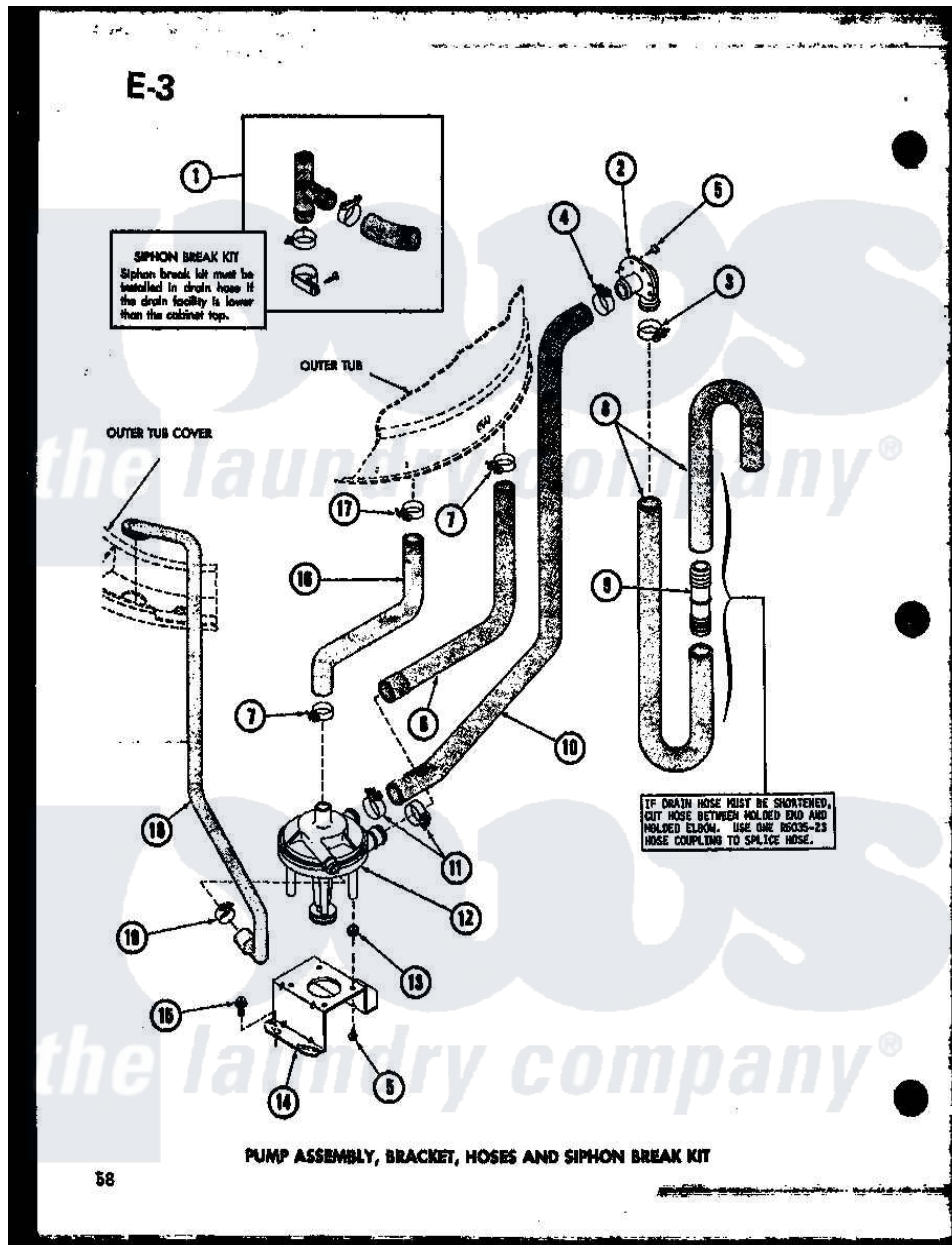

Amana TAA400 (BOM: P7575105W) 12 - PUMP ASSY

Amana Residential Amana TAA400 (BOM: P7575105W) Washer Parts Parts Diagram 12 - PUMP ASSY  
 Click on the part number to view part

Item	Original Part Number	Replaced By	Status	Part Description
1	R0610006	<a href="#">76660</a>		Break-Sphn
2	R0603522		Not Available	DRAIN HOSE ELBOW
3	R0601518	<a href="#">285655</a>		Clamp, Hose
4	R0601519	<a href="#">285655</a>		Clamp, Hose
5	R0600028	<a href="#">27001200</a>		Screw
6	R0606514		Not Available	HOSE
7	R0601515	<a href="#">285655</a>		Clamp, Hose
8	R0606516	<a href="#">28293</a>		Hose, Drain
9	R0603523	<a href="#">16272</a>		Connector, Straight
10	R0606515		Not Available	PUMP-TO-ELLOW HOSE
11	R0601516	<a href="#">285655</a>		Clamp, Hose
12	R0610501	<a href="#">31968</a>		Assembly, Pump NA
13	R0601014	<a href="#">31098</a>		Screw, 10-10 5/8 Unslot
14	R0605524	<a href="#">27105</a>		Bracket, Pump Mounting
15	R0600018	<a href="#">27157</a>		Screw, 10-24 X 5/8 Spec
16	R0606513		Not Available	HOSE

17 R0601505

[285655](#)

Clamp, Hose

18 R0606512

Not Available

RECIRCULATING HOSE

19 R0601517

[285655](#)

Clamp, Hose