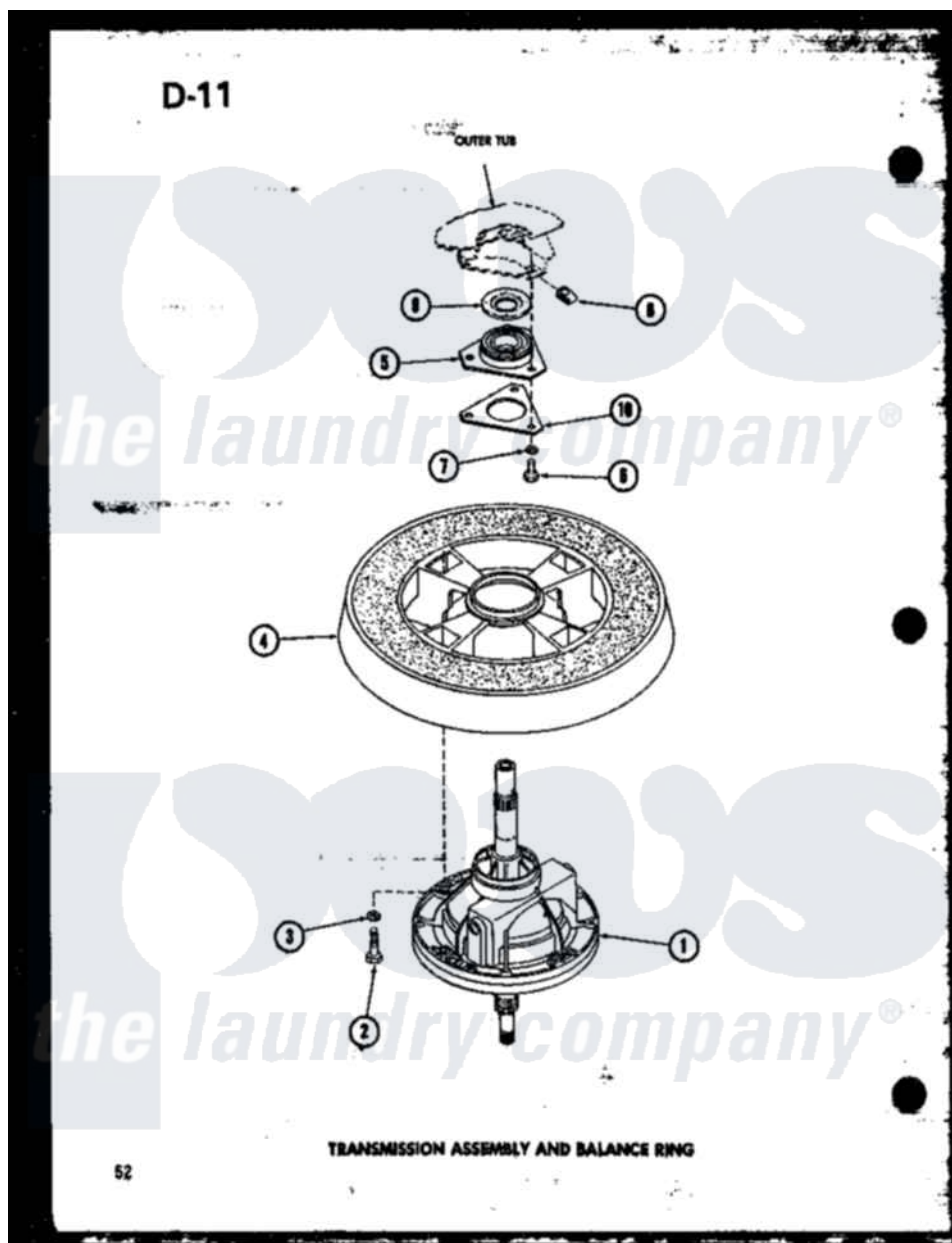

Amana TAA400 (BOM: P7575105W) 15 - TRANSMISSION ASSY AND BALANCE RING

Amana Residential Amana TAA400 (BOM: P7575105W) Washer Parts Parts Diagram 15 - TRANSMISSION ASSY AND BALANCE RING

Click on the part number to view part

Item	Original Part Number	Replaced By	Status	Part Description
1	R0607501		Not Available	ASSY, TRANSMISSION
2	R0600022		Not Available	SCREW
3	R0600520	02431		Lockwasher, 1/4 Ext Shk
4	R0610012		Not Available	ASSY,BALANCE RING-COMPL
5	R0610011	40004201P		Main Bearing Assembly
6	R0600021		Not Available	SCREW
7	R0600519		Not Available	LOCKWASHER
8	R0601013	27222		Nut, Retainer 5/16-18
9	R0605536	27187		Flinger
10	R0600518		Not Available	WASHER