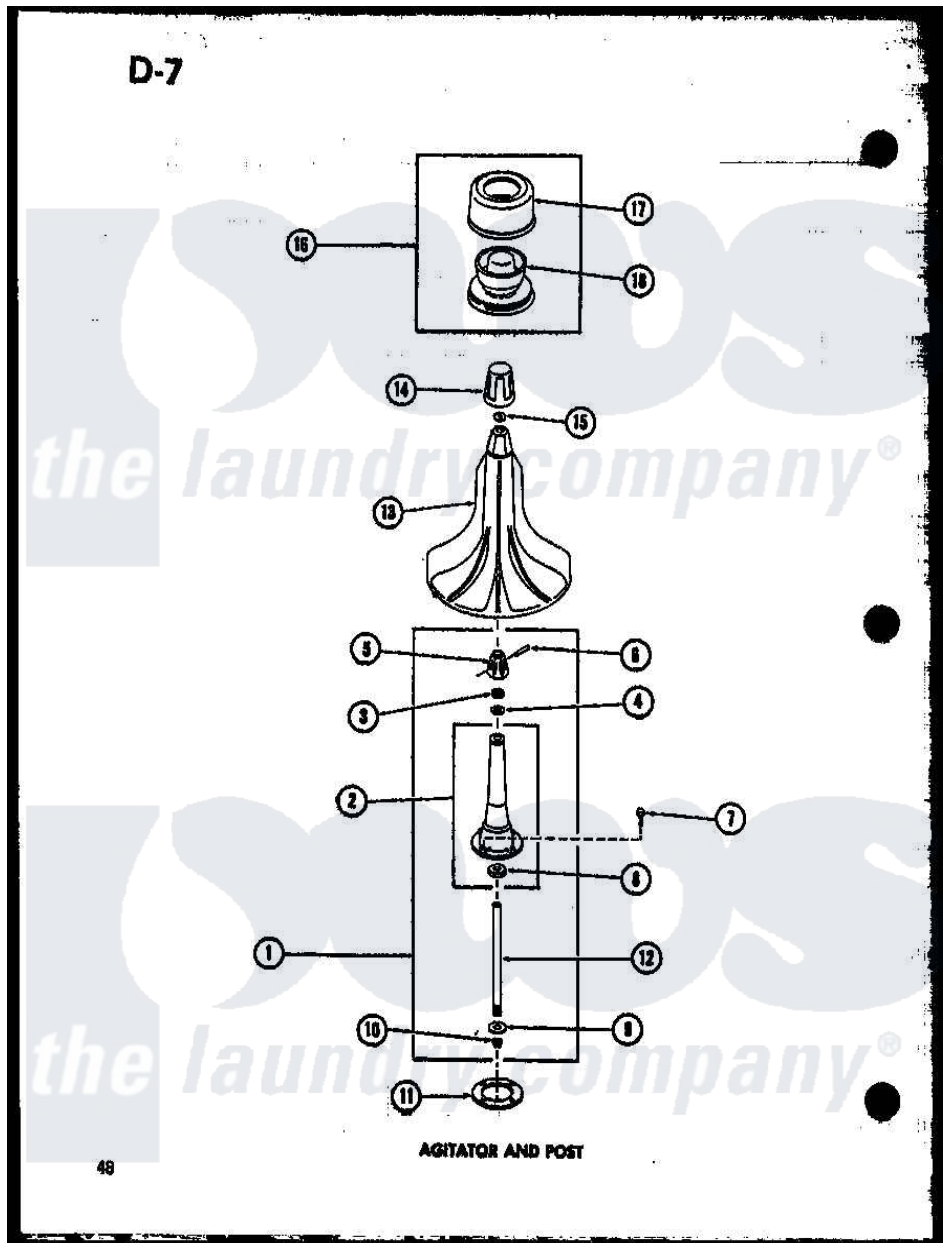

Amana TAA400 (BOM: P7575115W) 01 - AGITATOR AND POST

Amana Residential Amana TAA400 (BOM: P7575115W) Washer Parts Parts Diagram 01 - AGITATOR AND POST  
 Click on the part number to view part

Item	Original Part Number	Replaced By	Status	Part Description
1	R0610001		Not Available	ASSEMBLY, AGITATOR POST
2	R0605519		Not Available	POST, AGITATOR
3	R0600511		Not Available	WASHER
4	R0600512	<a href="#">04704</a>		Washer, .630idx1.125odx
5	R0603518	<a href="#">28091</a>		Assembly, Agitator Shaftanddr
6	R0601510	<a href="#">20243</a>		Pin, Taper
7	R0600019	<a href="#">3400527</a>		Screw
8	R0600513		Not Available	THRUST WASHER
9	R0600514	<a href="#">27164</a>		Washer, Spline
10	R0601511	<a href="#">27197</a>		Ring, Retaining
11	R0604503	<a href="#">27020</a>		Gasket, Center Column
12	R0610002	<a href="#">28091</a>		Assembly, Agitator Shaftanddr
13	R0603513		Not Available	AGITATOR
14	R0603514		Not Available	HOLD-DOWN CAP
15	R0600515		Not Available	WASHER

16	R0603515	Not Available	SALES ITEM ONLY (DISPENSER)
17	R0603517	Not Available	TOP:SEE NOTE
18	R0603516	Not Available	BODY, DISPENSER