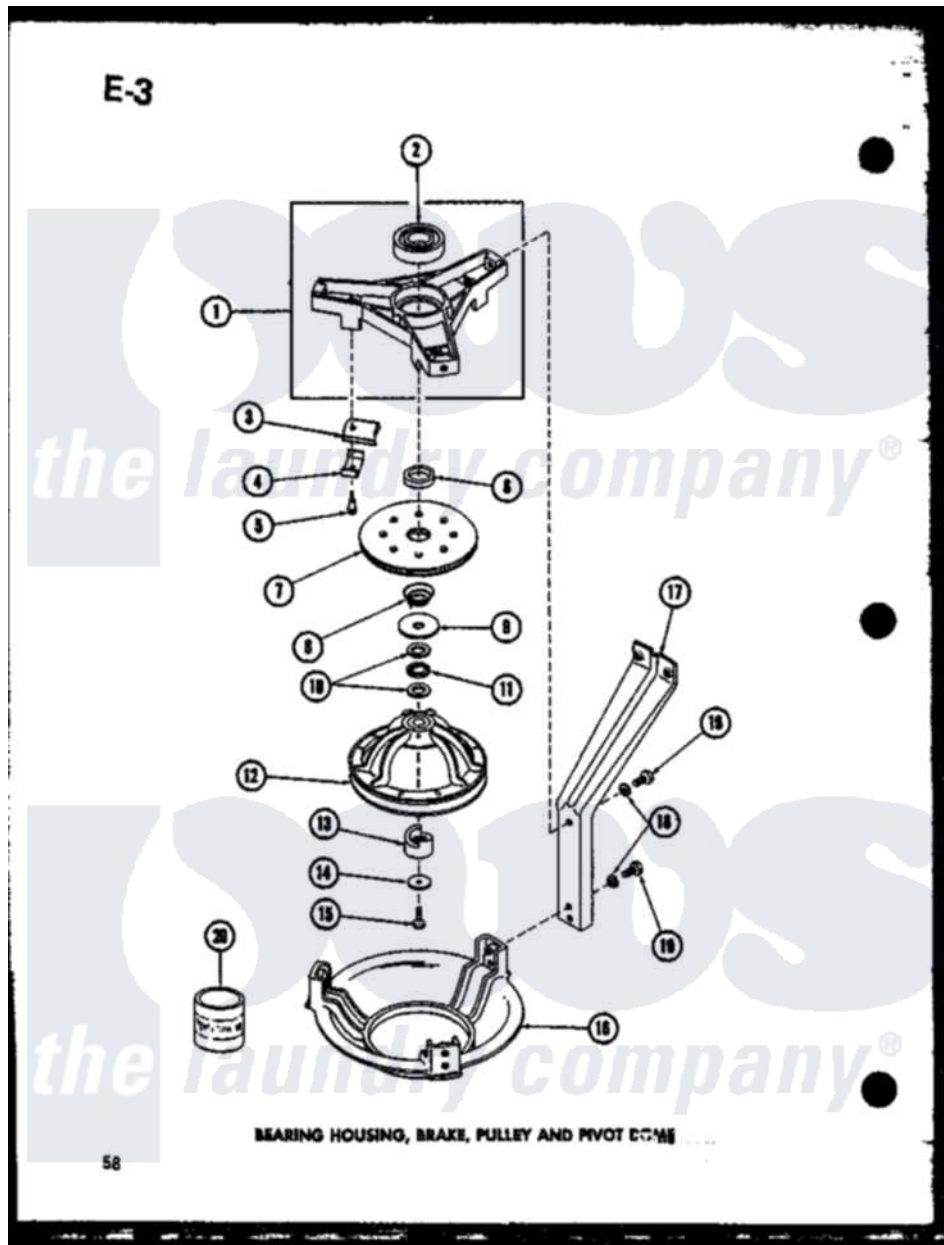

Amana TAA400 (BOM: P7575115W) 02 - BREAKING HOUSING

Amana Residential Amana TAA400 (BOM: P7575115W) Washer Parts Parts Diagram 02 - BREAKING HOUSING  
 Click on the part number to view part

Item	Original Part Number	Replaced By	Status	Part Description
1	R0610009	<a href="#">35746</a>		AssemBly, Bearing Housing-L
2	R0605530	<a href="#">40004001</a>		Bearing, Main
3	R0610010	<a href="#">R9900543</a>		Pad-Brake
4	R0605531	<a href="#">28604</a>		Shim
5	R0600027	<a href="#">26547</a>		Screw, 10-24 Shoulder
6	R0605532	<a href="#">27176</a>		Spacer
7	R0610044	<a href="#">R9900474</a>		Brake Assembly
8	R0605529	<a href="#">33435</a>		Spring, Conical
9	R0600523	<a href="#">40063201</a>		Washer, Flat
10	R0605533		Not Available	BEARING RACE
11	R0605534		Not Available	NEEDLE BEARING
12	R0610007	<a href="#">34232P</a>		Kit-Pulley
13	R0605535	<a href="#">27018</a>		Helix
14	R0600521	<a href="#">40041501</a>		Washer
15	R0600026	<a href="#">40063401</a>		Screw, 1/4-20 x 5/8 Hex
16	R0605526		Not Available	PIVOT DOME

17 R0605525 [27090](#) Leg, Support

18 R0600519 Not Available LOCKWASHER

19 R0600025 Not Available SCREW

20 R0608008 Not Available LUBRICANT