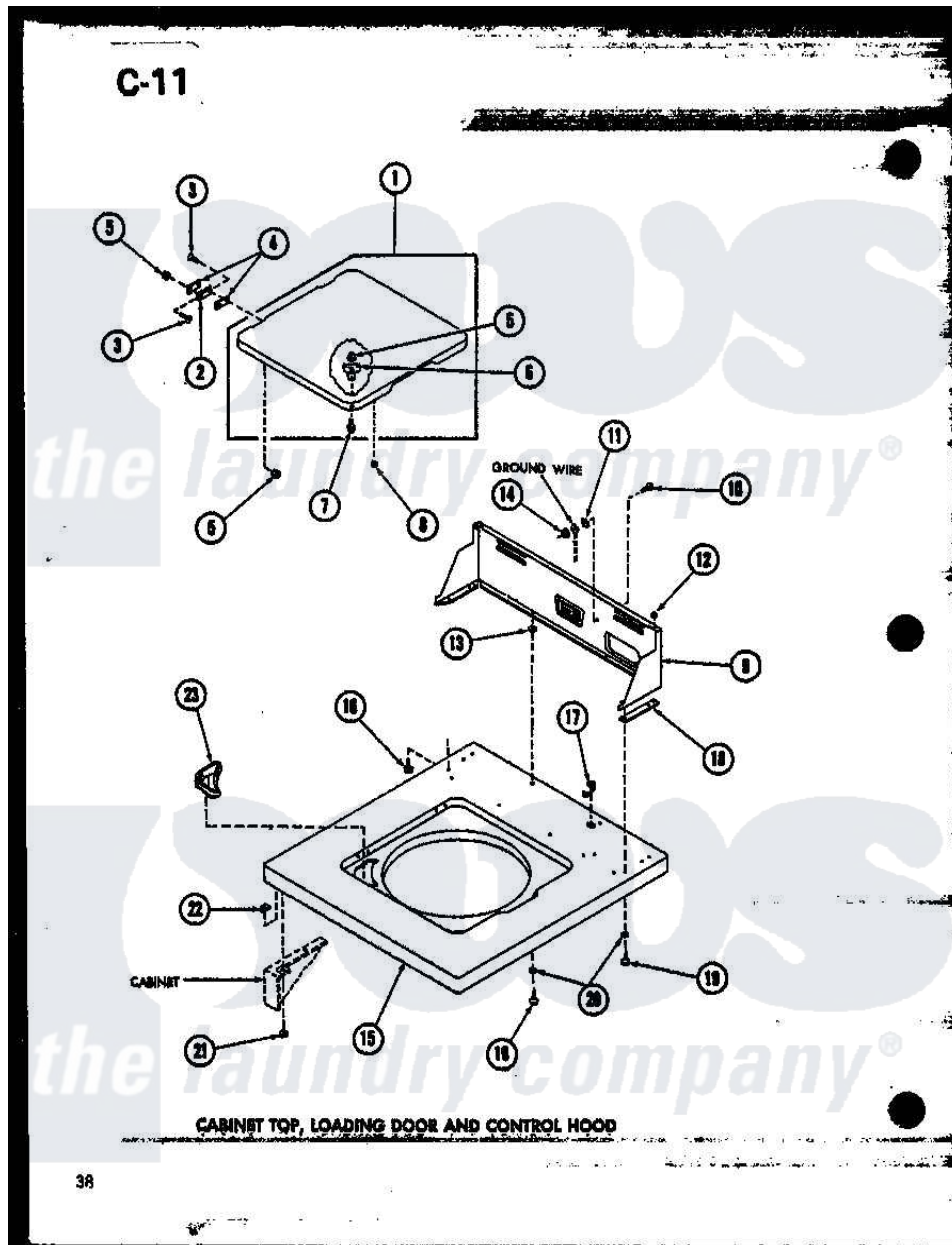

Amana TAA400 (BOM: P7575115W) 03 - CABINET TOP

Amana Residential Amana TAA400 (BOM: P7575115W) Washer Parts Parts Diagram 03 - CABINET TOP  
 Click on the part number to view part

Item	Original Part Number	Replaced By	Status	Part Description
1	R0603046		Not Available	LOADING DOOR
"	R0603008		Not Available	LOADING DOOR
2	R0605502	<a href="#">21583</a>		Hinge
3	R0600007	<a href="#">22649</a>		Screw, 8-32 X 13/32 FI
4	R0604502	<a href="#">21584</a>		Gasket
5	R0601002	<a href="#">21752</a>		Nut, 8-32 Hex Brilock
6	<a href="#">R0603504</a>			Actuator, Door Switch
7	R0600008	<a href="#">26769</a>		Assembly, Screw And Washer
8	R0606501	<a href="#">40038001</a>		Bumper
9	R0603048		Not Available	CONTROL HOOD ALMOND
"	R0603009		Not Available	HOOD, CONTROL
10	R0600006	<a href="#">20267</a>		Screw, 10-24 X 3/8 Round
11	R0600503		Not Available	LOCKWASHER
12	R0601004	<a href="#">24522</a>		Nut, Speed-8ab-18 C1995
13	R0600502		Not Available	WASHER
14	R0601003		Not Available	NUT

15	R0603010		Not Available	CABINET TOP WHITE
"	R0603050		Not Available	CABINET TOP ALMOND
16	R0600009		Not Available	SCREW
17	R0601502	<a href="#">211881</a>		Grommet, Cord Part Not Used- Gas Models Only
18	R0604501		Not Available	END GASKET
19	R0600004	<a href="#">W10116760</a>		Screw
20	R0600501	<a href="#">20493</a>		Washer, 11/64 ID x 3/8 OD
21	R0600010		Not Available	SCREW
22	R0601005	<a href="#">36020</a>		Nut-10-24
23	R0603503		Not Available	BLEACH DISPENSER