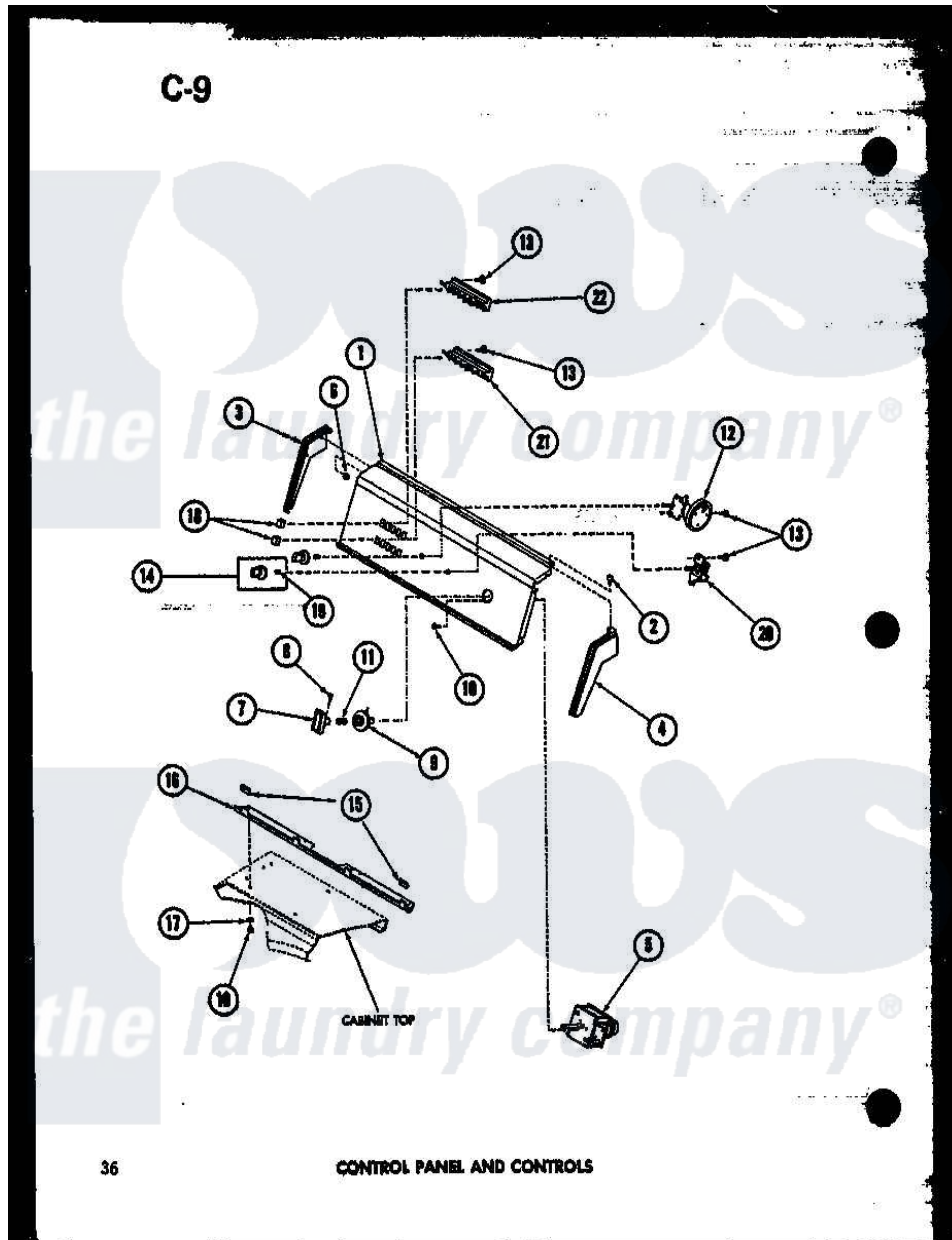

Amana TAA400 (BOM: P7575115W) 04 - CONTROL PANEL AND CONTROLS

36

CONTROL PANEL AND CONTROLS

Amana Residential Amana TAA400 (BOM: P7575115W) Washer Parts Parts Diagram 04 - CONTROL PANEL AND CONTROLS

[Click on the part number to view part](#)

Item	Original Part Number	Replaced By	Status	Part Description
1	R0603083		Not Available	CONTROL PANEL
2	R0600002		Not Available	SCREW
3	R0603005		Not Available	END, CONTROL HOOD
4	R0603004		Not Available	HOOD END RH
5	R0604007		Not Available	TIMER
6	R0601001		Not Available	NUT
7	R0603502	510139P		Assembly Blower Fan Package
8	R0600005		Not Available	SET SCREW
9	R0603505		Not Available	INDICATOR
10	R0600004	W10116760		Screw
11	R0605501		Not Available	SPRING
12	R0602501		Not Available	SWITCH,PRESSURE
13	R0600001	W10116760		Screw
14	R0603007		Not Available	CONTROL KNOB ASSY

15	R0605503	Not Available	SLEEVE
16	R0603006	Not Available	PANEL SUPPORT
17	R0600501	20493	Washer, 11/64 ID x 3/8 OD
18	R0603501	Not Available	SWITCH BUTTON
19	R0601501	Not Available	CLIP
22	R0602504	Not Available	SELECTOR SWITCH