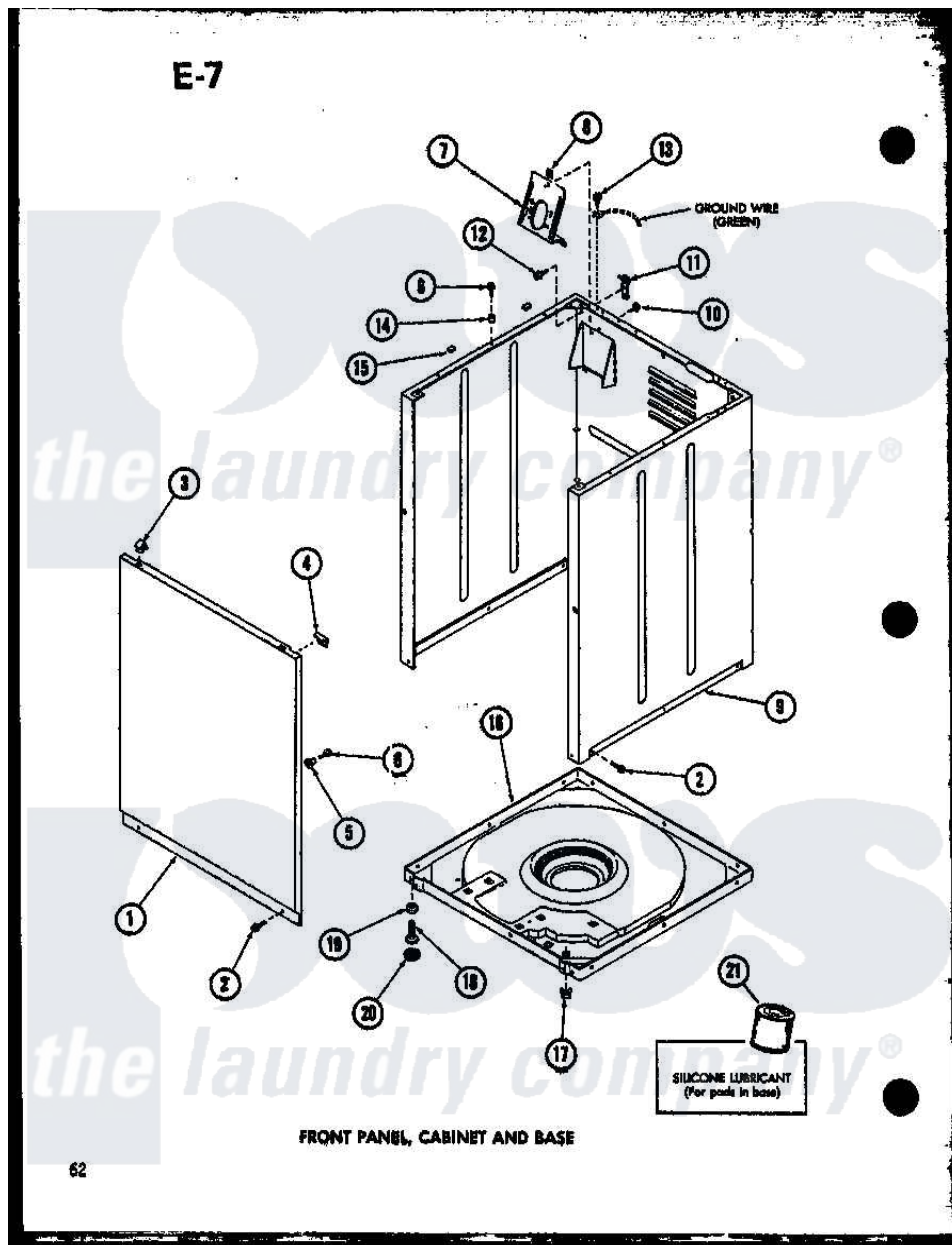

Amana TAA400 (BOM: P7575115W) 05 - FRONT PANEL

Amana Residential Amana TAA400 (BOM: P7575115W) Washer Parts Parts Diagram 05 - FRONT PANEL
 Click on the part number to view part

Item	Original Part Number	Replaced By	Status	Part Description
1	R0603052	32708LP		Panel, Front
"	R0603015		Not Available	FRONT PANEL WHITE
2	R0600029	27001200		Screw
3	R0601520	22001650		Fastener, Spring
4	R0603526		Not Available	PROTECTOR
5	R0603525		Not Available	LOCATER LUG
6	R0600031	Y014874		Screw, Idler Arm And Sleeve
7	R0605527	39407		Bracket, Valve
8	R0601007	54038		NUt, Speed U-Type
9	R0603016	38612WP		Kit-Servic
"	R0603054	38612LP		Kit Service Cabinet
10	R0600009		Not Available	SCREW
11	R0605528	Y27103		Hinge, Hold-Down Lug
12	R0600032	3390631		Screw, 10-16 X 3/8
13	R0600033	489464		Screw
14	R0603524	505187		Locator, Panel

15	R0606519	Y56128	Pad, Bumper
16	R0603017	31653P	Assembly, Base-Complete-G90
17	R0601015		Caged Nut
18	R0600030	22003428	Leg, Adjustable
19	R0601016	40038101	Nut, Leg
20	R0606518	40016001	Foot, Rubber
21	R0608002	26594P	Grease, Silicone - 2 Oz Tube