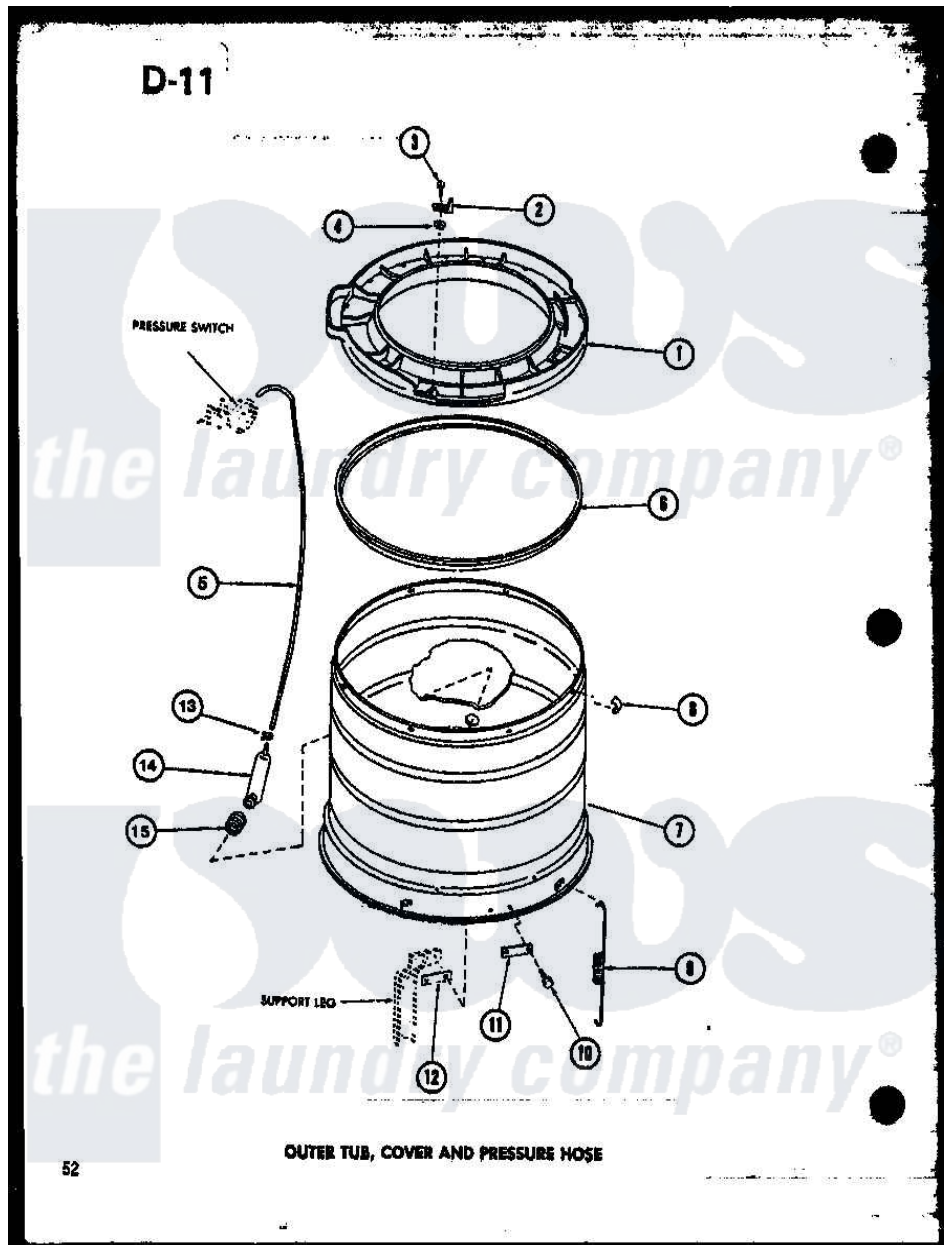

Amana TAA400 (BOM: P7575115W) 10 - OUTER TUB

Amana Residential Amana TAA400 (BOM: P7575115W) Washer Parts Parts Diagram 10 - OUTER TUB  
 Click on the part number to view part

Item	Original Part Number	Replaced By	Status	Part Description
1	R0603540	<a href="#">31153</a>		Cover Outer Tub
2	R0605520		Not Available	TRIGGER
3	R0600017		Not Available	SCREW
4	R0600517		Not Available	LOCKWASHER
5	R0606545		Not Available	TUBING,48
6	R0604506	<a href="#">27184</a>		Gasket, Tub Cover
7	R0603014	<a href="#">392P3</a>		Kit, Outer Tub
8	R0601513		Not Available	SPRING CLIP
9	R0605521	<a href="#">27239</a>		Spring, Leg
10	R0600020	<a href="#">40128701</a>		Screw, 5/16-18 X .50
11	R0605522	<a href="#">27926</a>		Plate, Leg .063
12	R0605523	<a href="#">27927</a>		Plate, Leg .032
13	R0601540	<a href="#">596669</a>		Clamp, Manifold
14	R0603541	<a href="#">40008501</a>		Assembly, Pressure Bulb
15	R0606543	<a href="#">40037801</a>		Grommet