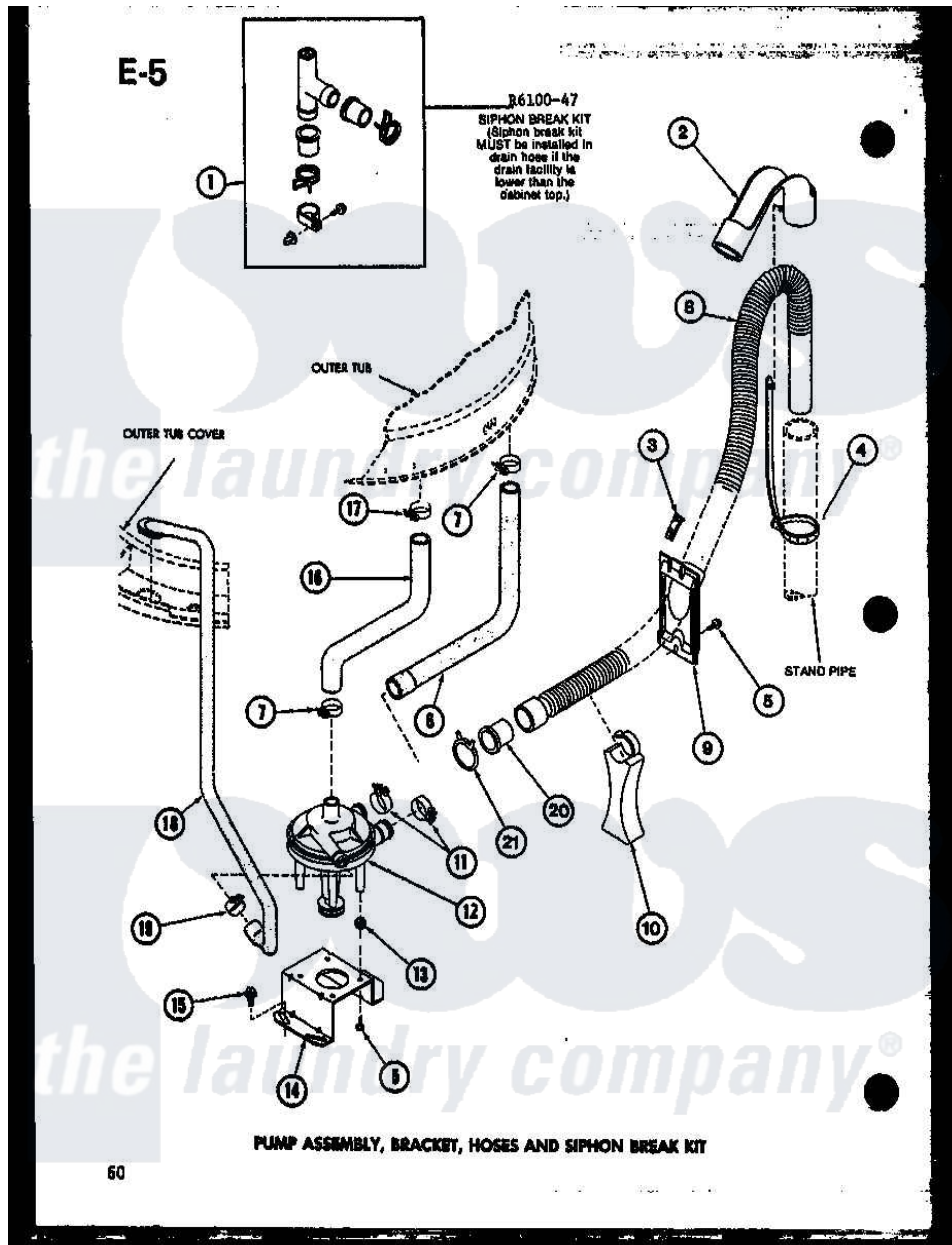

Amana TAA400 (BOM: P7575115W) 12 - PUMP ASSY

Amana Residential Amana TAA400 (BOM: P7575115W) Washer Parts Parts Diagram 12 - PUMP ASSY  
 Click on the part number to view part

Item	Original Part Number	Replaced By	Status	Part Description
1	R0610047	<a href="#">76660</a>		Break-Sphn
2	R0603546	<a href="#">22003814</a>		Retainer, Drain Hose
3	R0601545		Not Available	CLIP, HOSE RETAINER
4	R0603548	<a href="#">8539404</a>		Tie-Wire
5	R0600029	<a href="#">27001200</a>		Screw
6	R0606514		Not Available	HOSE
7	R0601515	<a href="#">285655</a>		Clamp, Hose
8	R0606547	<a href="#">39952</a>		Hose- Drain
9	R0603544		Not Available	HOSE RETAINER
10	R0603547		Not Available	HOSE SUPPORT
11	R0601516	<a href="#">285655</a>		Clamp, Hose
12	R0610501	<a href="#">31968</a>		Assembly, Pump NA
13	R0601014	<a href="#">31098</a>		Screw, 10-10 5/8 Unslot
14	R0605524	<a href="#">27105</a>		Bracket, Pump Mounting
15	R0600018	<a href="#">27157</a>		Screw, 10-24 X 5/8 Spec
16	R0606513		Not Available	HOSE

17	R0601505	<a href="#">285655</a>	Clamp, Hose
18	R0606512		RECIRCULATING HOSE
19	R0601517	<a href="#">285655</a>	Clamp, Hose
20	R0603545		HOSE ADAPTER
21	R0601544		HOSE CLAMP