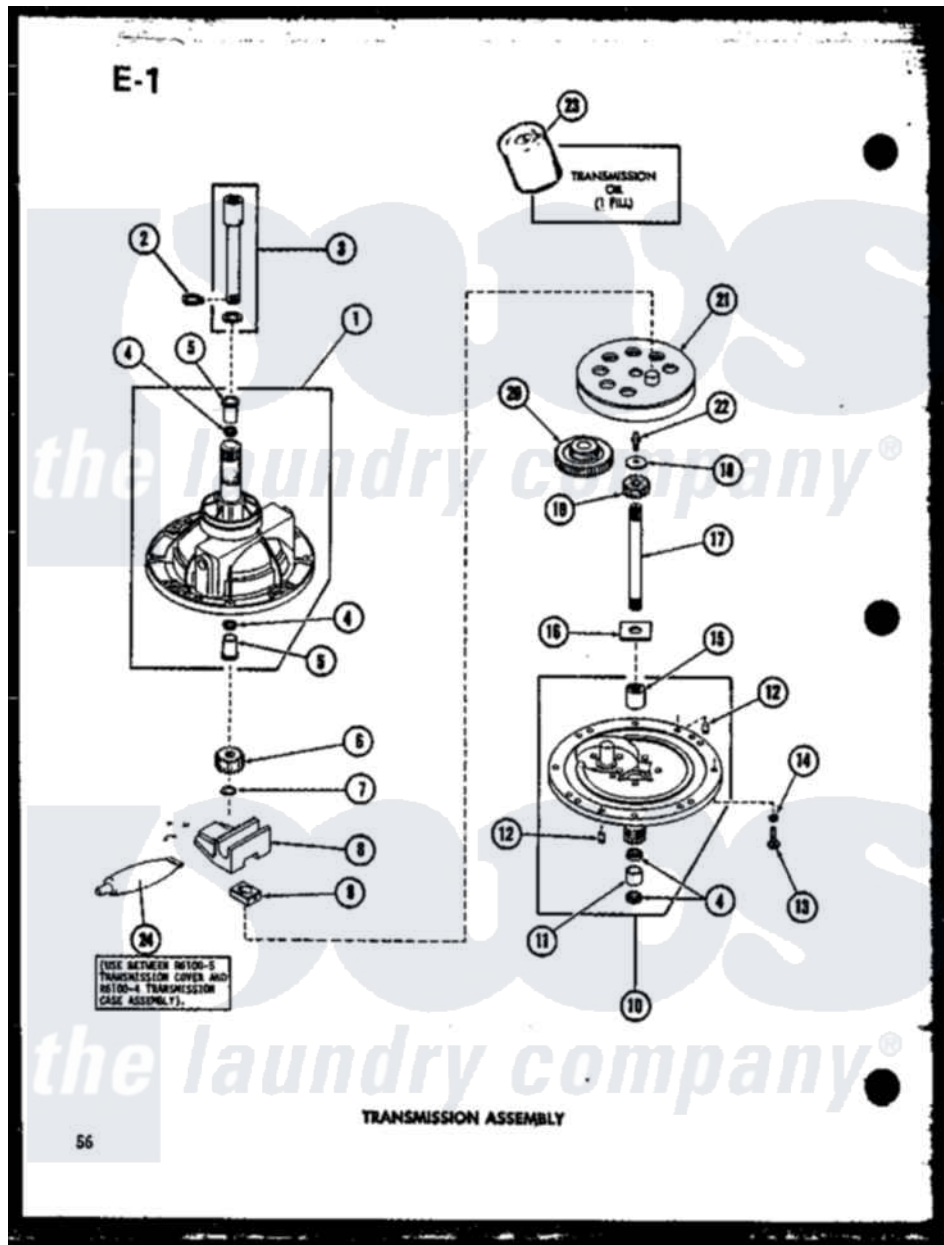

Amana TAA400 (BOM: P7575115W) 14 - TRANSMISSION ASSY

Amana Residential Amana TAA400 (BOM: P7575115W) Washer Parts Parts Diagram 14 - TRANSMISSION ASSY
 Click on the part number to view part

Item	Original Part Number	Replaced By	Status	Part Description
1	R0610004		Not Available	ASSY,TRANSMISSION CASE
2	R0601511	27197		Ring, Retaining
3	R0610040	368P3		Kit, Coupling And Shaft
4	R0606517	40042701		Seal- Oil
5	R0605537		Not Available	BEARING
6	R0605542		Not Available	AG PINION
7	R0601511	27197		Ring, Retaining
8	R0605544	Y31526		Rack
9	R0605545	26493		Slide
10	R0610005		Not Available	ASSEMBLY, TRANSMISSION COVER
11	R0605546	27022		Bearing
12	R0605548		Not Available	PIN
13	R0600023	20253		Screw, Cap-1/4-20 X 1"
14	R0600520	02431		Lockwasher, 1/4 Ext Shk
15	R0605547		Not Available	ROLLER, CLUTCH
16	R0600522	27016		Washer

17	R0605540	27081P	Shaft Input Package
18	R0600521	40041501	Washer
19	R0605543	29156	Pinion, Input
20	R0603521	Not Available	REDUCTION GEAR
21	R0605541	26577	Assembly, Gear And Stud
22	R0600024	Not Available	SCREW
23	R0608001	27243P	Oil, CW Transmission F-
24	R0608007	Not Available	LOC TITE