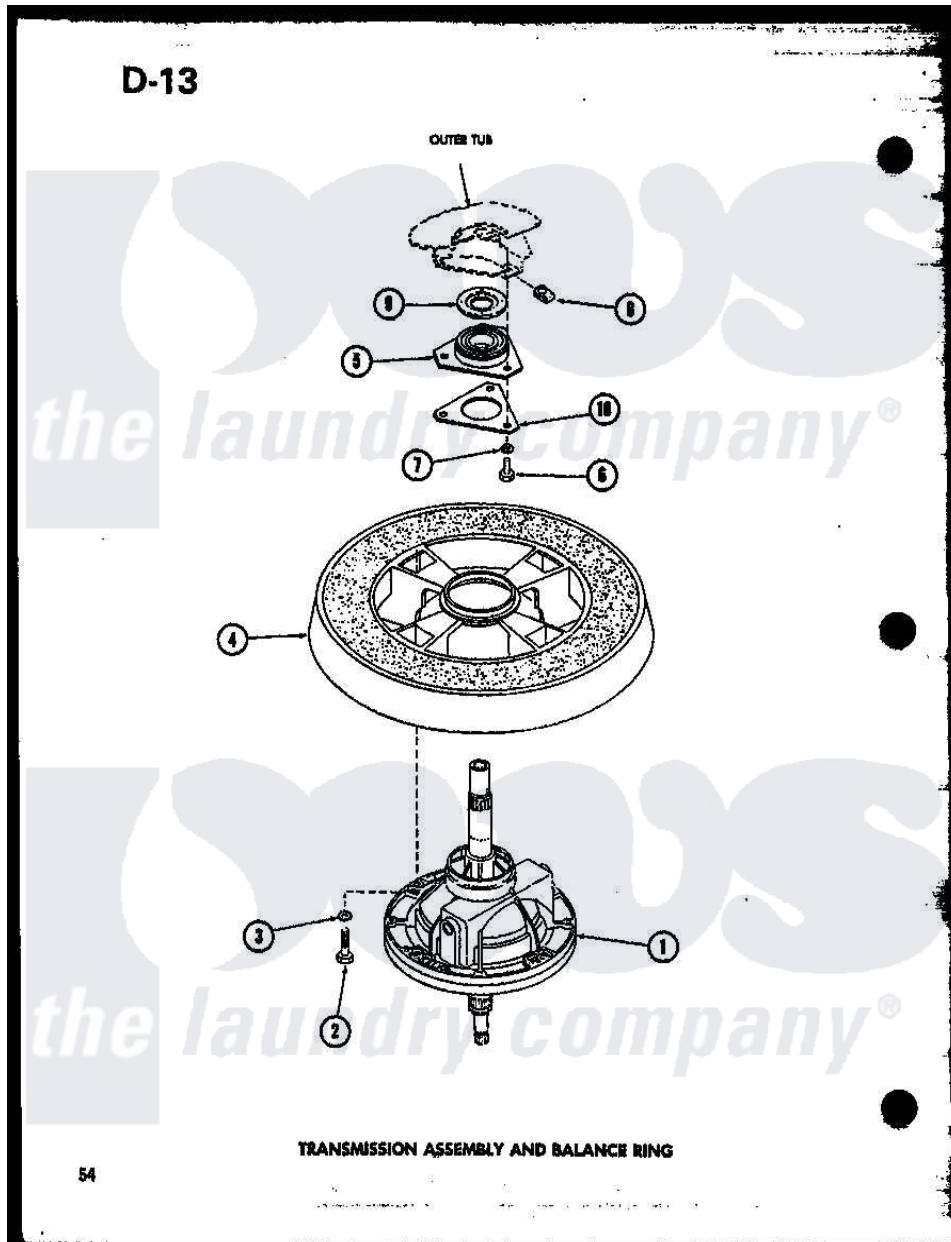

Amana TAA400 (BOM: P7575115W) 15 - TRANSMISSION ASSY AND BALANCE RING

Amana Residential Amana TAA400 (BOM: P7575115W) Washer Parts Parts Diagram 15 - TRANSMISSION ASSY AND BALANCE RING

Click on the part number to view part

Item	Original Part Number	Replaced By	Status	Part Description
1	R0607501		Not Available	ASSY, TRANSMISSION
2	R0600022		Not Available	SCREW
3	R0600520	<a href="#">02431</a>		Lockwasher, 1/4 Ext Shk
4	R0610012		Not Available	ASSY,BALANCE RING-COMPL
5	R0610011	<a href="#">40004201P</a>		Main Bearing Assembly
6	R0600021		Not Available	SCREW
7	R0600519		Not Available	LOCKWASHER
8	R0601013	<a href="#">27222</a>		Nut, Retainer 5/16-18
9	R0605536	<a href="#">27187</a>		Flinger
10	R0600518		Not Available	WASHER