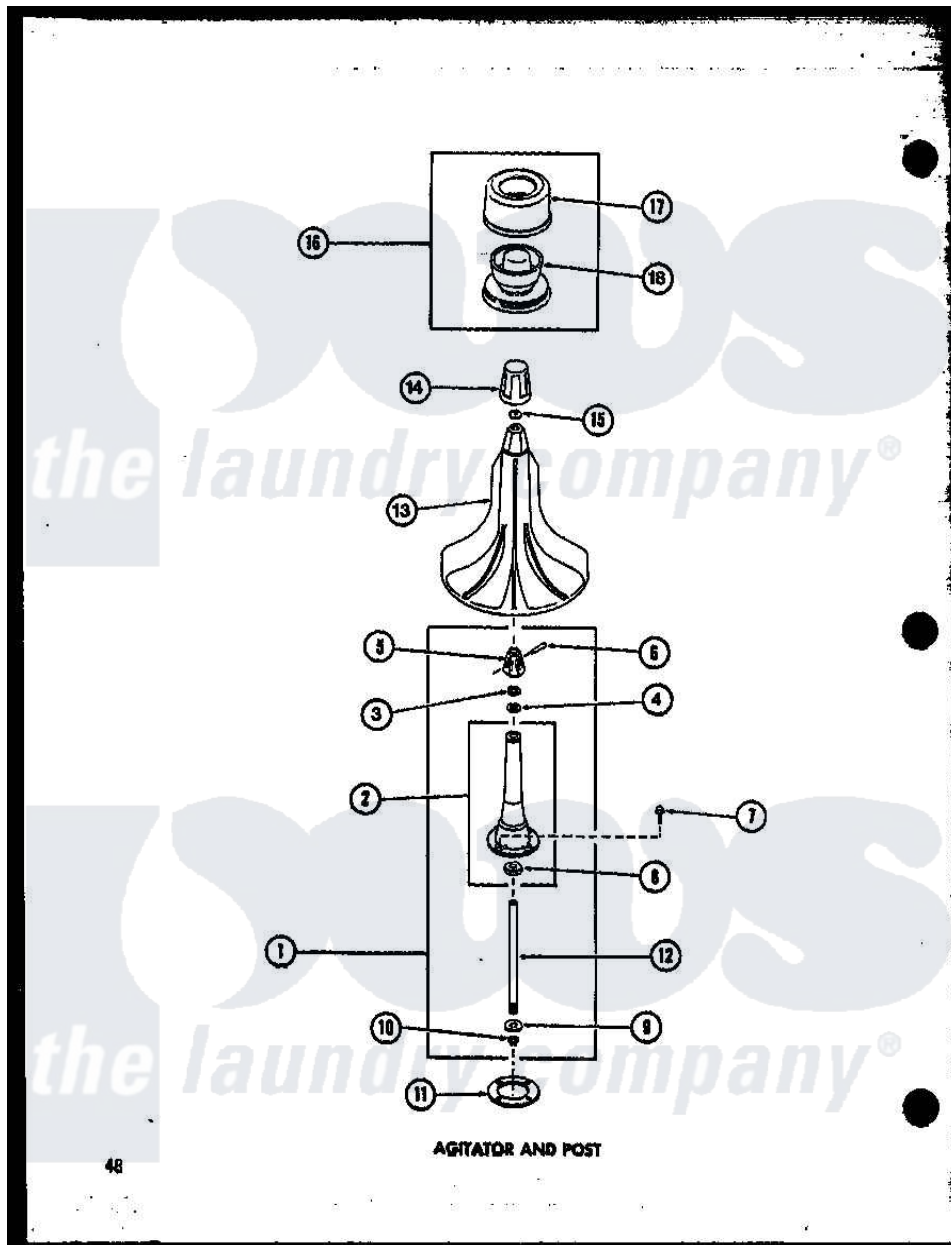

Amana TAA400 (BOM: P7704002W) 01 - AGITATOR AND POST

Amana Residential Amana TAA400 (BOM: P7704002W) Washer Parts Parts Diagram 01 - AGITATOR AND POST
 Click on the part number to view part

Item	Original Part Number	Replaced By	Status	Part Description
1	R0610001		Not Available	ASSEMBLY, AGITATOR POST
2	R0605519		Not Available	POST, AGITATOR
3	R0600511		Not Available	WASHER
4	R0600512	04704		Washer, .630idx1.125odx
5	R0603518	28091		Assembly, Agitator Shaft and Drive
6	R0601510	20243		Pin, Taper
7	R0600019	3400527		Screw
8	R0600513		Not Available	THRUST WASHER
9	R0600514	27164		Washer, Spline
10	R0601511	27197		Ring, Retaining
11	R0604503	27020		Gasket, Center Column
12	R0610002	28091		Assembly, Agitator Shaft and Drive
13	R0603513		Not Available	AGITATOR
14	R0603514		Not Available	HOLD-DOWN CAP
15	R0600515		Not Available	WASHER
				SALES ITEM ONLY

16	R0603515	Not Available	SALES ITEM ONLY (DISPENSER)
17	R0603517	Not Available	TOP:SEE NOTE
18	R0603516	Not Available	BODY, DISPENSER