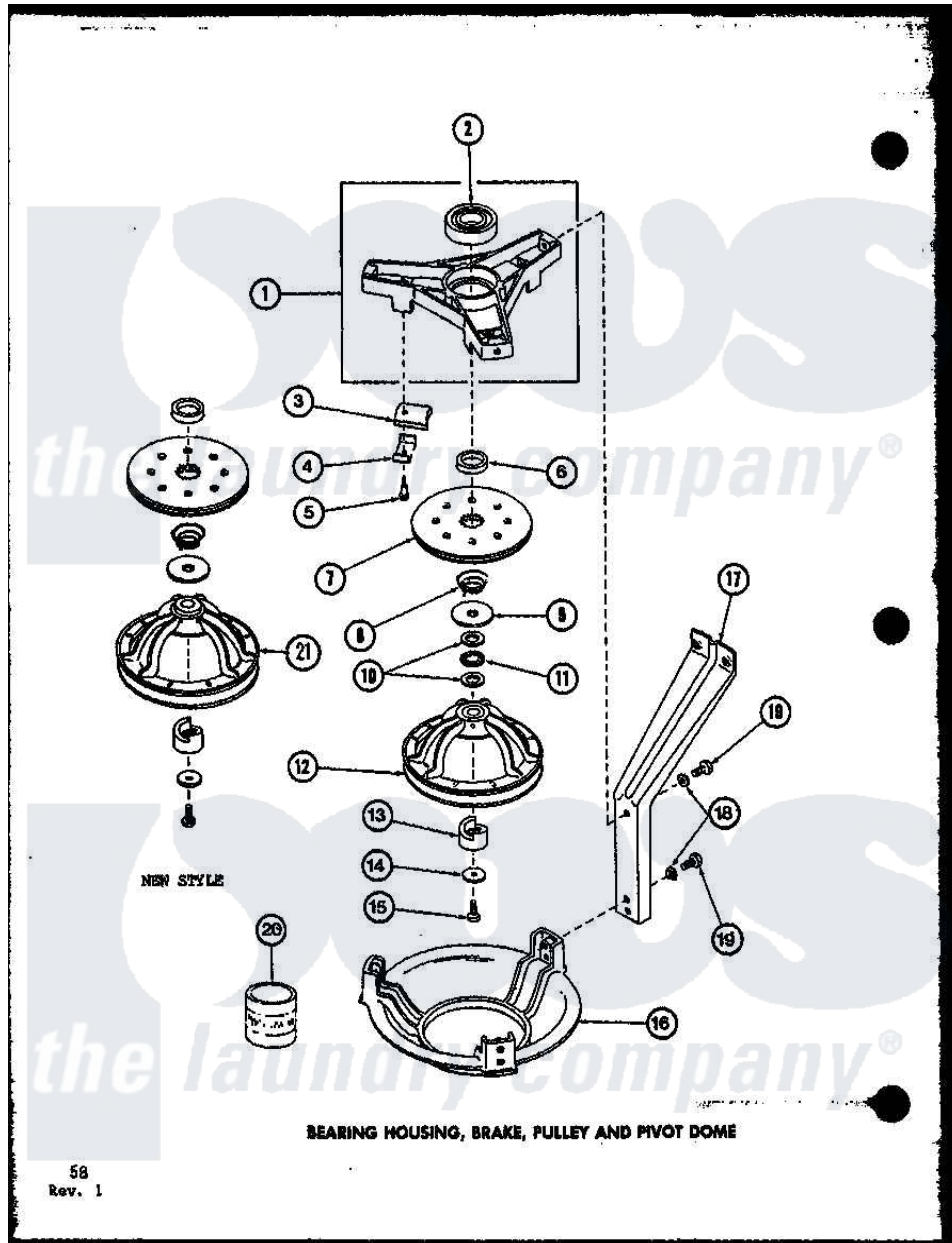

Amana TAA400 (BOM: P7704002W) 02 - BEARING HOUSING

Amana Residential Amana TAA400 (BOM: P7704002W) Washer Parts Parts Diagram 02 - BEARING HOUSING
 Click on the part number to view part

Item	Original Part Number	Replaced By	Status	Part Description
1	R0610009	35746		AssemLy, Bearing Housing-L
2	R0605530	40004001		Bearing, Main
3	R0610010	R9900543		Pad-Brake
4	R0605531	28604		Shim
5	R0600027	26547		Screw, 10-24 Shoulder
6	R0605532	27176		Spacer
7	R0610044	R9900474		Brake Assembly
8	R0605529	33435		Spring, Conical
9	R0600523	40063201		Washer, Flat
10	R0605533		Not Available	BEARING RACE
11	R0605534		Not Available	NEEDLE BEARING
12	R0610007	34232P		Kit-Pulley
13	R0605535	27018		Helix
14	R0600521	40041501		Washer
15	R0600026	40063401		Screw, 1/4-20 x 5/8 Hex
16	R0605526		Not Available	PIVOT DOME

17	R0605525	27090	Leg, Support
18	R0600519	Not Available	LOCKWASHER
19	R0600025	Not Available	SCREW
20	R0608008	Not Available	LUBRICANT
21	R0610058	34232P	Kit-Pulley