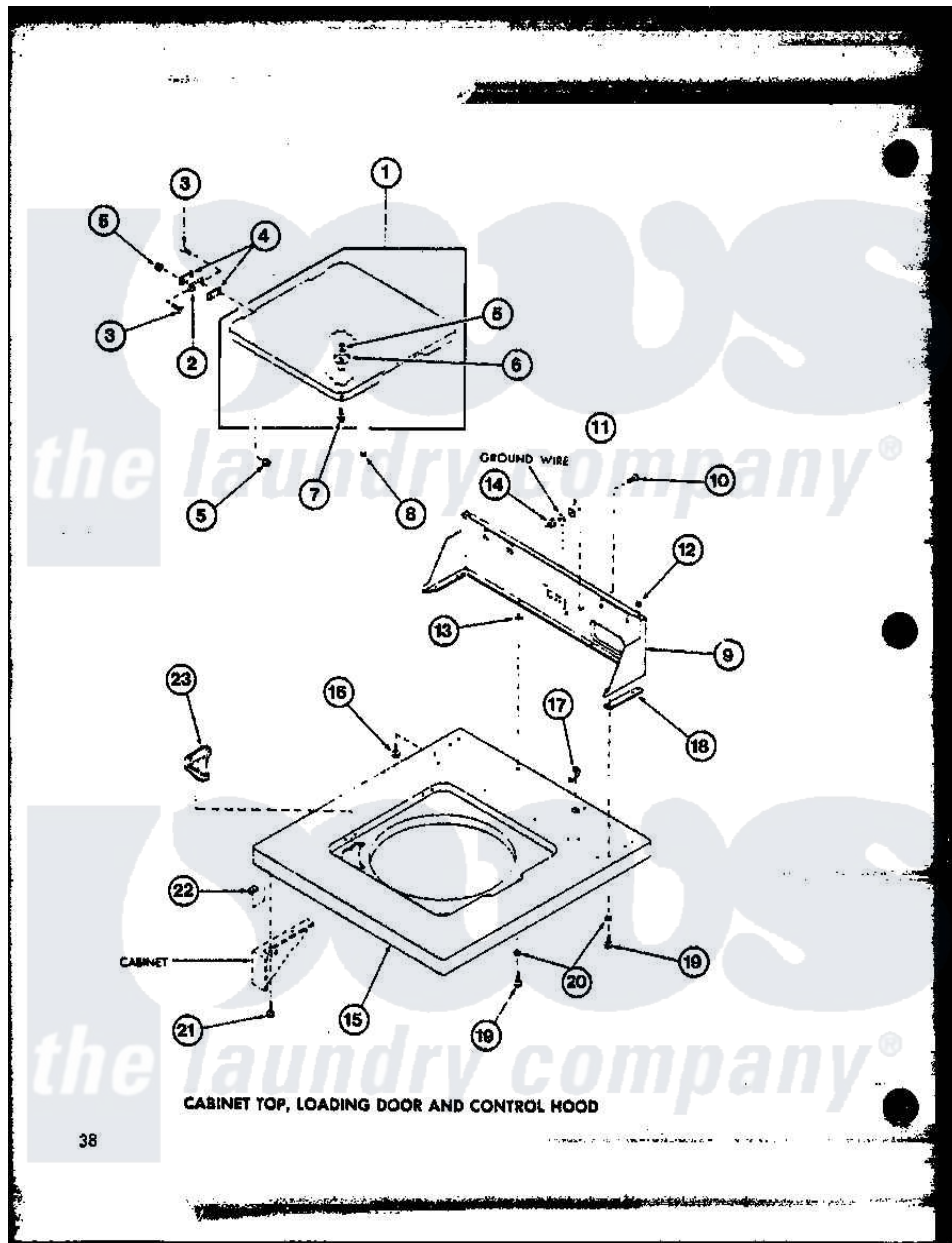

# Amana TAA400 (BOM: P7704002W) 03 - CABINET TOP

Amana Residential Amana TAA400 (BOM: P7704002W) Washer Parts Parts Diagram 03 - CABINET TOP  
 Click on the part number to view part

Item	Original Part Number	Replaced By	Status	Part Description
1	R0603046		Not Available	LOADING DOOR
"	R0603008		Not Available	LOADING DOOR
2	R0605502	<a href="#">21583</a>		Hinge
3	R0600007	<a href="#">22649</a>		Screw, 8-32 X 13/32 FI
4	R0604502	<a href="#">21584</a>		Gasket
5	R0601002	<a href="#">21752</a>		Nut, 8-32 Hex Brilock
6	<a href="#">R0603504</a>			Actuator, Door Switch
7	R0600008	<a href="#">26769</a>		Assembly, Screw And Washer
8	R0606501	<a href="#">40038001</a>		Bumper
9	R0603048		Not Available	CONTROL HOOD ALMOND
"	R0603009		Not Available	HOOD, CONTROL
10	R0600006	<a href="#">20267</a>		Screw, 10-24 X 3/8 Round
11	R0600503		Not Available	LOCKWASHER
12	R0601004	<a href="#">24522</a>		Nut, Speed-8ab-18 C1995
13	R0600502		Not Available	WASHER
14	R0601003		Not Available	NUT

15	R0603010	Not Available	CABINET TOP WHITE
"	R0603050	Not Available	CABINET TOP ALMOND
16	R0600009	Not Available	SCREW
17	R0601502	<a href="#">211881</a>	Grommet, Cord Part Not Used- Gas Models Only
18	R0604501	Not Available	END GASKET
19	R0600004	<a href="#">W10116760</a>	Screw
20	R0600501	<a href="#">20493</a>	Washer, 11/64 ID x 3/8 OD
21	R0600010	Not Available	SCREW
22	R0601005	<a href="#">36020</a>	Nut-10-24
23	R0603503	Not Available	BLEACH DISPENSER