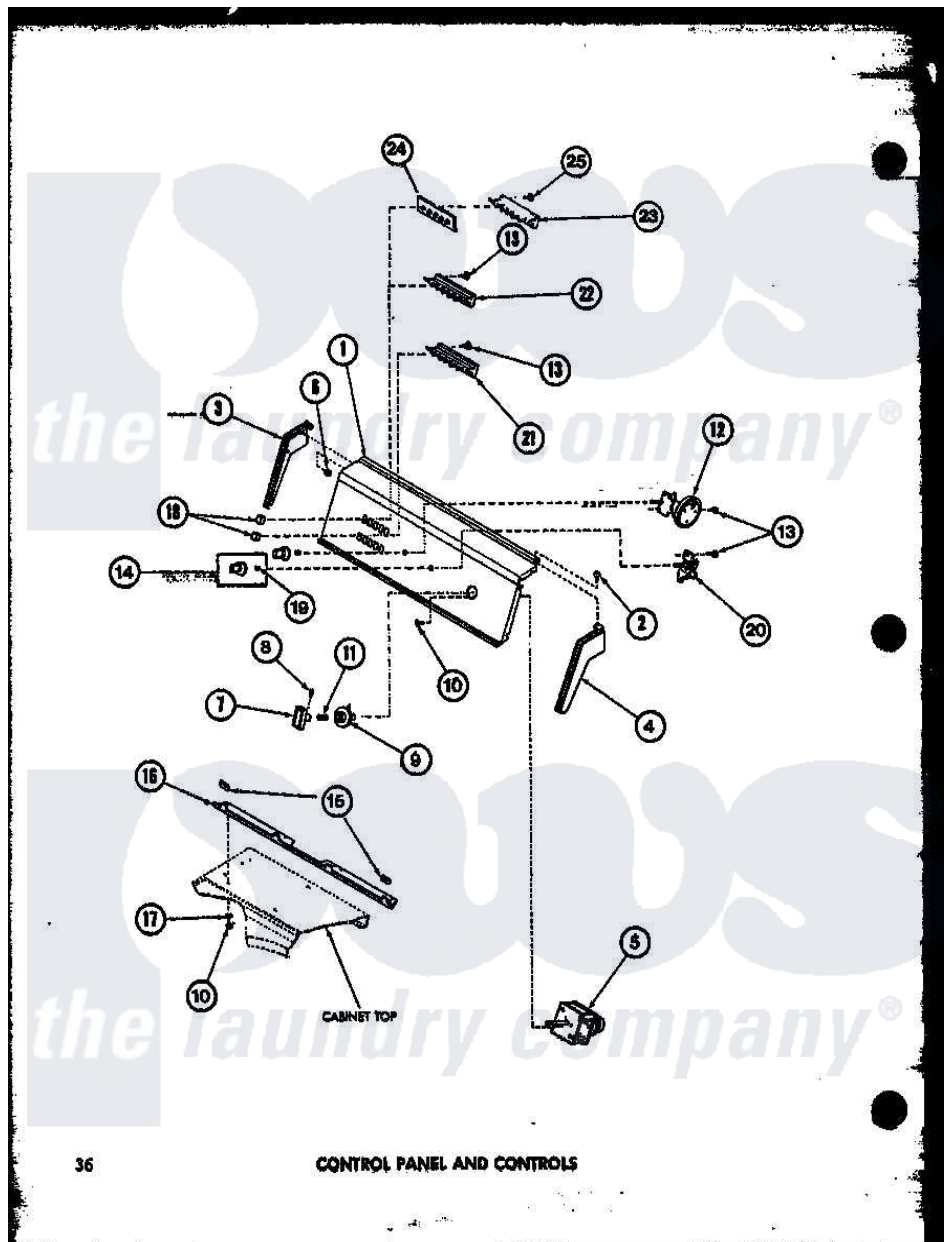

Amana TAA400 (BOM: P7704002W) 04 - CONTROL PANEL AND CONTROLS

36

CONTROL PANEL AND CONTROLS

Amana Residential Amana TAA400 (BOM: P7704002W) Washer Parts Parts Diagram 04 - CONTROL PANEL AND CONTROLS

[Click on the part number to view part](#)

Item	Original Part Number	Replaced By	Status	Part Description
1	R0603094		Not Available	PANEL-CONTROL
2	R0600002		Not Available	SCREW
3	R0603005		Not Available	END, CONTROL HOOD
4	R0603004		Not Available	HOOD END RH
5	R0604007		Not Available	TIMER
6	R0601001		Not Available	NUT
7	R0603502	510139P		Assembly Blower Fan Package
8	R0600005		Not Available	SET SCREW
9	R0603505		Not Available	INDICATOR
10	R0600004	W10116760		Screw
11	R0605501		Not Available	SPRING
12	R0602501		Not Available	SWITCH,PRESSURE
13	R0600001	W10116760		Screw
14	R0603007		Not Available	CONTROL KNOB ASSY

15	R0605503	Not Available	SLEEVE
16	R0603006	Not Available	PANEL SUPPORT
17	R0600501	20493	Washer, 11/64 ID x 3/8 OD
18	R0603501	Not Available	SWITCH BUTTON
19	R0601501	Not Available	CLIP
22	R0602504	Not Available	SELECTOR SWITCH