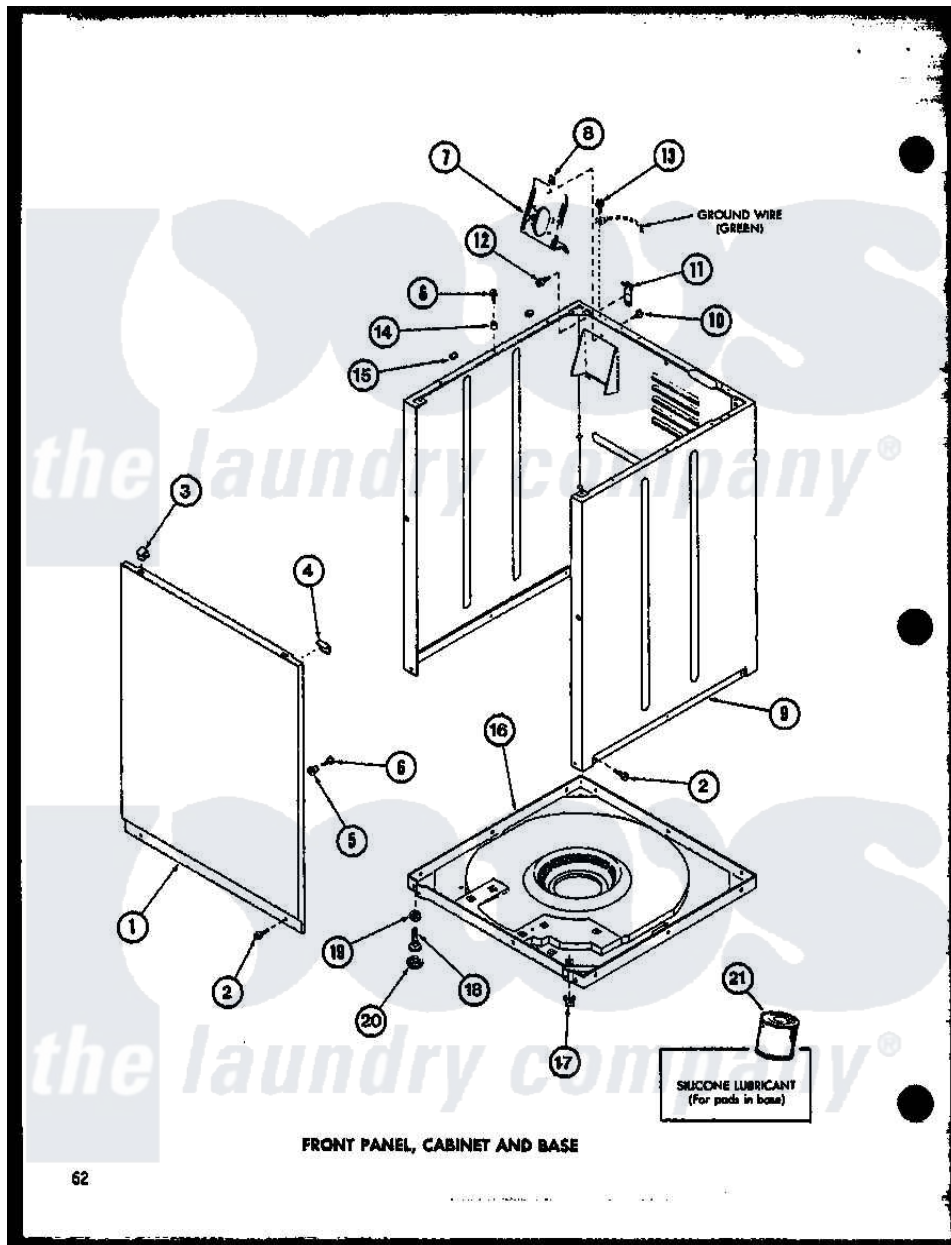

Amana TAA400 (BOM: P7704002W) 05 - FRONT PANEL

Amana Residential Amana TAA400 (BOM: P7704002W) Washer Parts Parts Diagram 05 - FRONT PANEL
 Click on the part number to view part

Item	Original Part Number	Replaced By	Status	Part Description
1	R0603052	32708LP		Panel, Front
"	R0603015		Not Available	FRONT PANEL WHITE
2	R0600029	27001200		Screw
3	R0601520	22001650		Fastener, Spring
4	R0603526		Not Available	PROTECTOR
5	R0603525		Not Available	LOCATER LUG
6	R0600031	Y014874		Screw, Idler Arm And Sleeve
7	R0605527	39407		Bracket, Valve
8	R0601007	54038		NUt, Speed U-Type
9	R0603090	38612LP		Kit Service Cabinet
"	R0603091	38612WP		Kit-Servic
10	R0600009		Not Available	SCREW
11	R0605528	Y27103		Hinge, Hold-Down Lug
12	R0600032	3390631		Screw, 10-16 X 3/8
13	R0600033	489464		Screw
14	R0603524	505187		Locator, Panel

15	R0606519	Y56128	Pad, Bumper
16	R0603017	31653P	Assembly, Base-Complete-G90
17	R0601015		Caged Nut
18	R0600030	22003428	Leg, Adjustable
19	R0601016	40038101	Nut, Leg
20	R0606518	40016001	Foot, Rubber
21	R0608002	26594P	Grease, Silicone - 2 Oz Tube