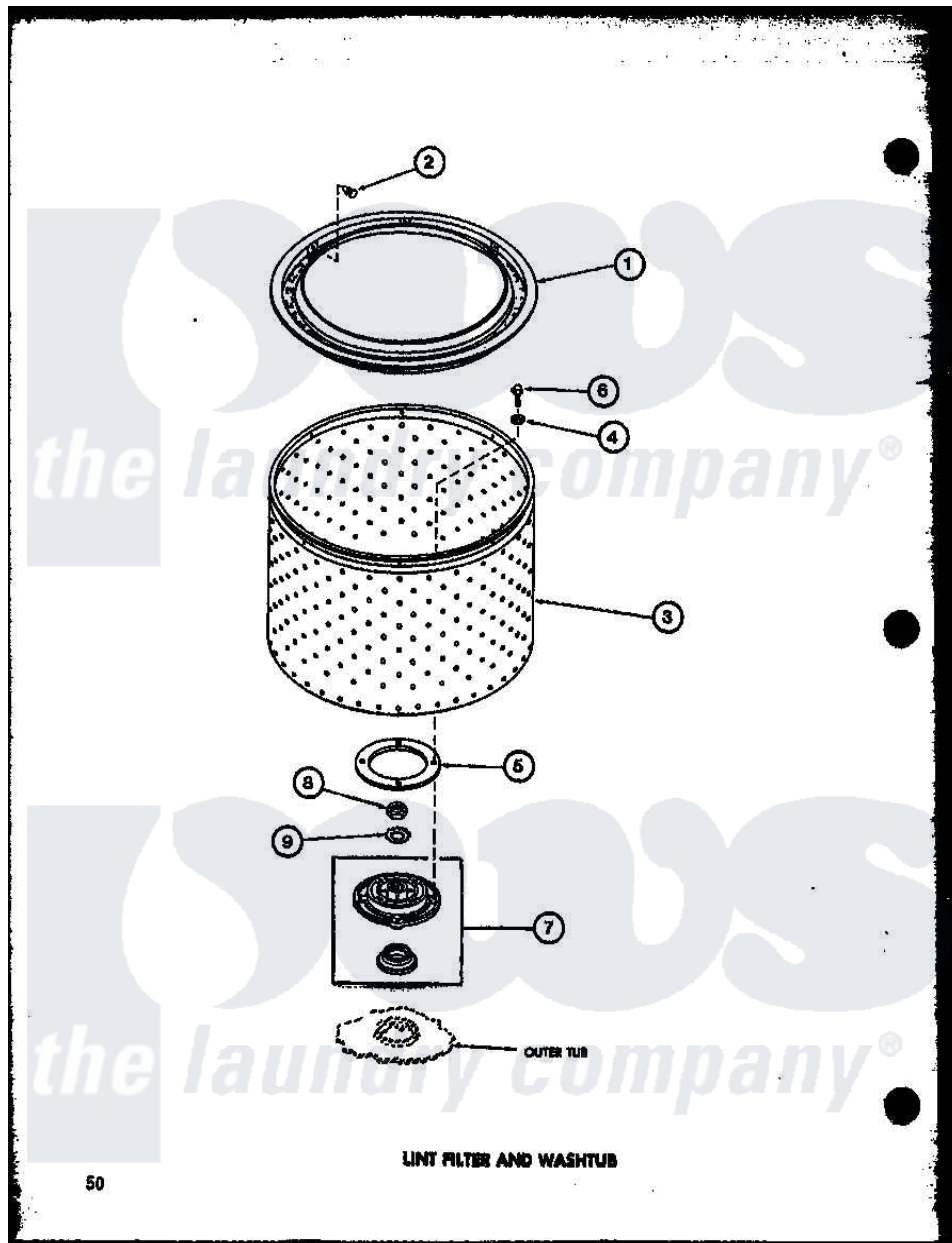

Amana TAA400 (BOM: P7704002W) 07 - LINT FILTER AND WASHTUB

Amana Residential Amana TAA400 (BOM: P7704002W) Washer Parts Parts Diagram 07 - LINT FILTER AND WASHTUB

Click on the part number to view part

Item	Original Part Number	Replaced By	Status	Part Description
1	R0603543	33521		Filter Lint/Clothes Guard
2	R0601543	29474		Fastener, Lint Filter
3	R0603013	39252P		Wash Tub
4	R0604504	28094		Gasket
5	R0604505	39122		Gasket, Washtub
6	R0600019	3400527		Screw
7	R0610014	356P3		Kit, Seal-Washer
8	R0601012	40016301		Nut, Lock
9	R0600516	27163		Lockwasher