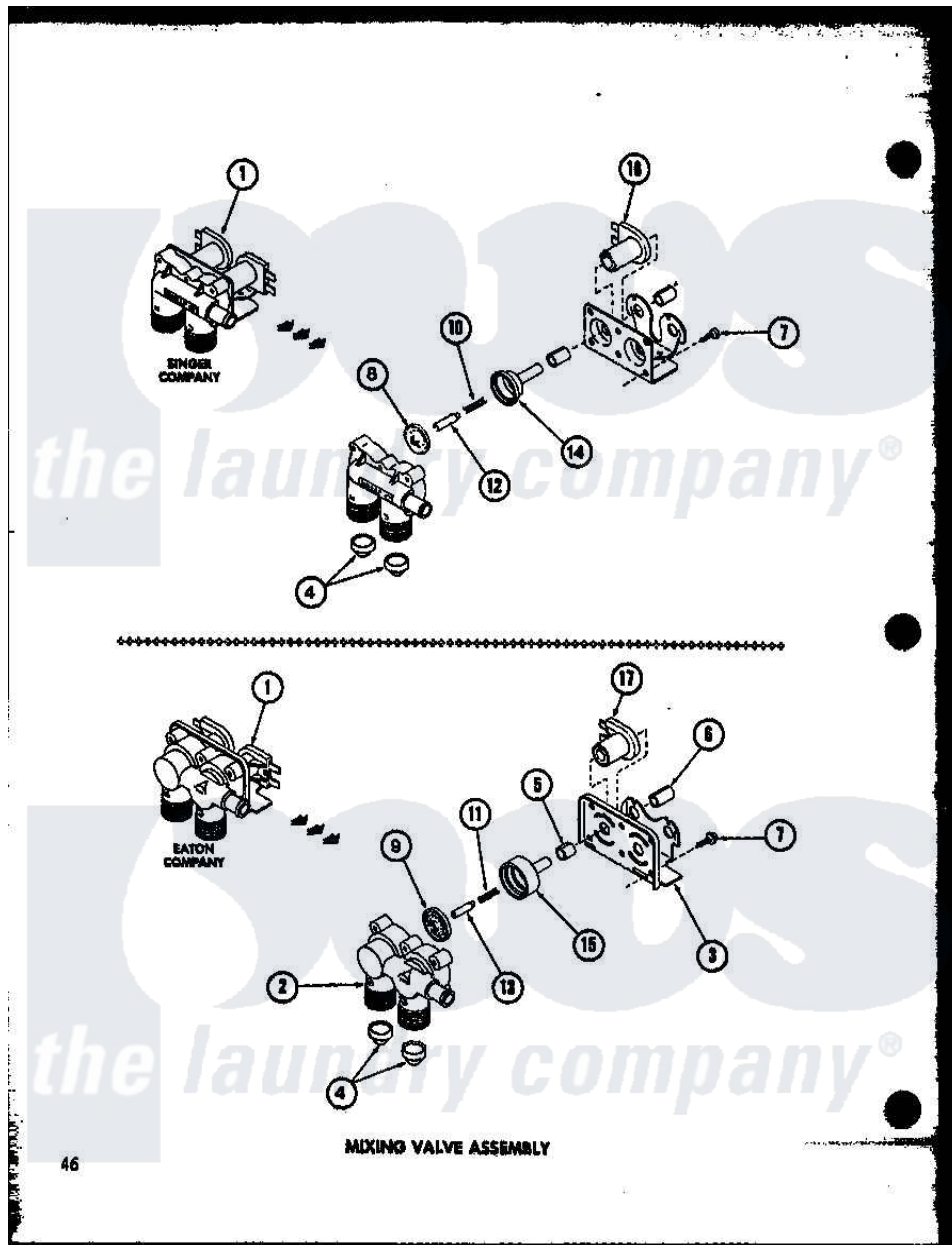

# Amana TAA400 (BOM: P7704002W) 08 - MIXING VALVE ASSY

Amana Residential Amana TAA400 (BOM: P7704002W) Washer Parts Parts Diagram 08 - MIXING VALVE ASSY

Click on the part number to view part

Item	Original Part Number	Replaced By	Status	Part Description
1	R0606001	<a href="#">33930</a>		Valve, Mixing
2	R0606003	<a href="#">33930</a>		Valve, Mixing
3	R0605515	<a href="#">33930</a>		Valve, Mixing
4	R0603506	<a href="#">22002960</a>		Strainer, Washer Inlet
5	R0603508		Not Available	SLEEVE SHORT
6	R0603510		Not Available	SLEEVE LONG
7	R0600013		Not Available	SCREW
8	R0606505		Not Available	DIAPHRAM
9	R0606506		Not Available	DIAPHRAM
10	R0605508		Not Available	SPRING
11	R0605509		Not Available	SPRING
12	R0605510		Not Available	ARMATURE
13	R0605511		Not Available	ARMATURE
14	R0605512		Not Available	ARMATURE GUIDE
15	R0605513		Not Available	ARMATURE GUIDE
16	R0609001	<a href="#">33930</a>		Valve, Mixing