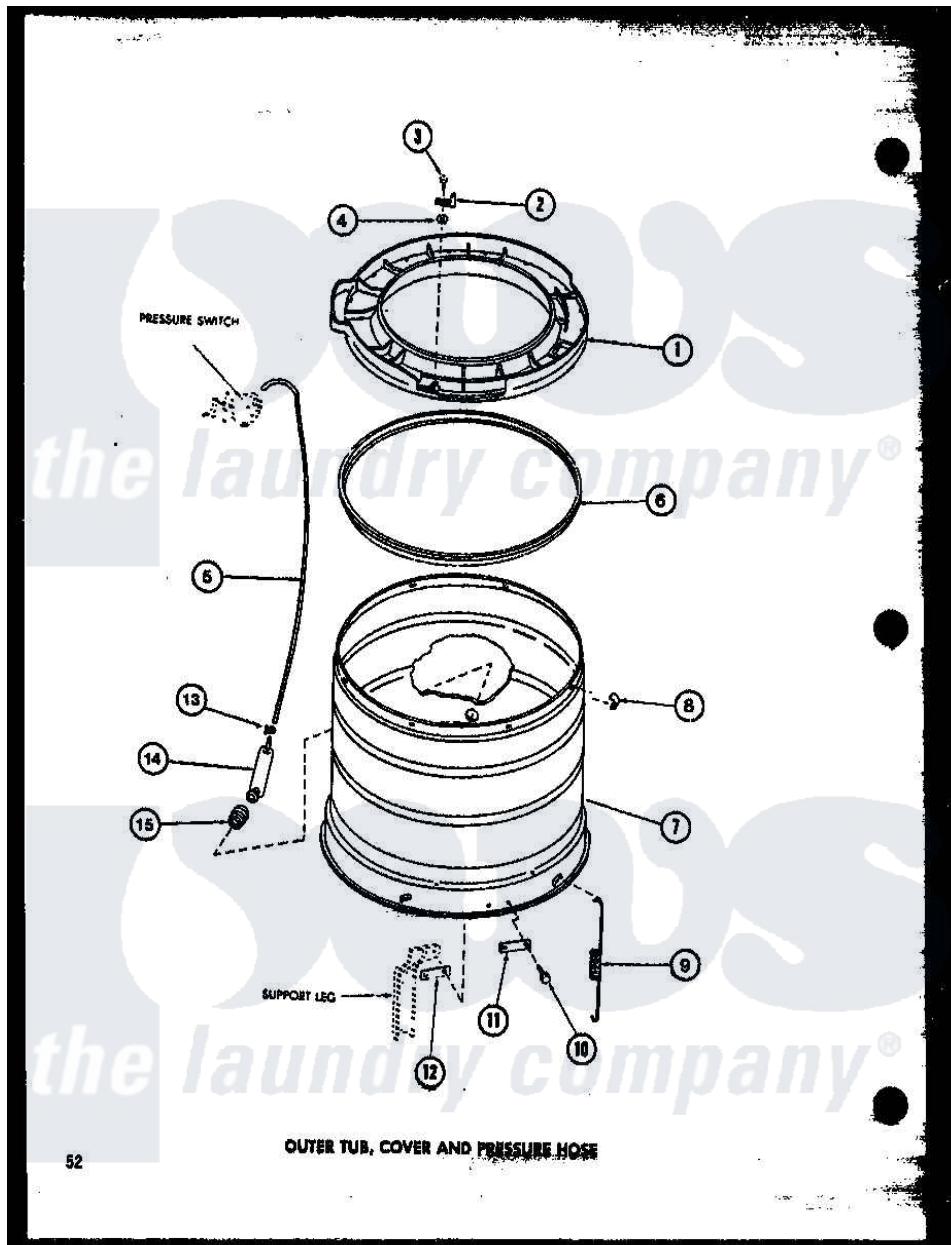

Amana TAA400 (BOM: P7704002W) 10 - OUTER TUB

Amana Residential Amana TAA400 (BOM: P7704002W) Washer Parts Parts Diagram 10 - OUTER TUB  
 Click on the part number to view part

Item	Original Part Number	Replaced By	Status	Part Description
1	R0603540	<a href="#">31153</a>		Cover Outer Tub
2	R0605520		Not Available	TRIGGER
3	R0600017		Not Available	SCREW
4	R0600517		Not Available	LOCKWASHER
5	R0606545		Not Available	TUBING,48
6	R0604506	<a href="#">27184</a>		Gasket, Tub Cover
7	R0603014	<a href="#">392P3</a>		Kit, Outer Tub
8	R0601513		Not Available	SPRING CLIP
9	R0605521	<a href="#">27239</a>		Spring, Leg
10	R0600020	<a href="#">40128701</a>		Screw, 5/16-18 X .50
11	R0605522	<a href="#">27926</a>		Plate, Leg .063
12	R0605523	<a href="#">27927</a>		Plate, Leg .032
13	R0601540	<a href="#">596669</a>		Clamp, Manifold
14	R0603541	<a href="#">40008501</a>		Assembly, Pressure Bulb
15	R0606543	<a href="#">40037801</a>		Grommet