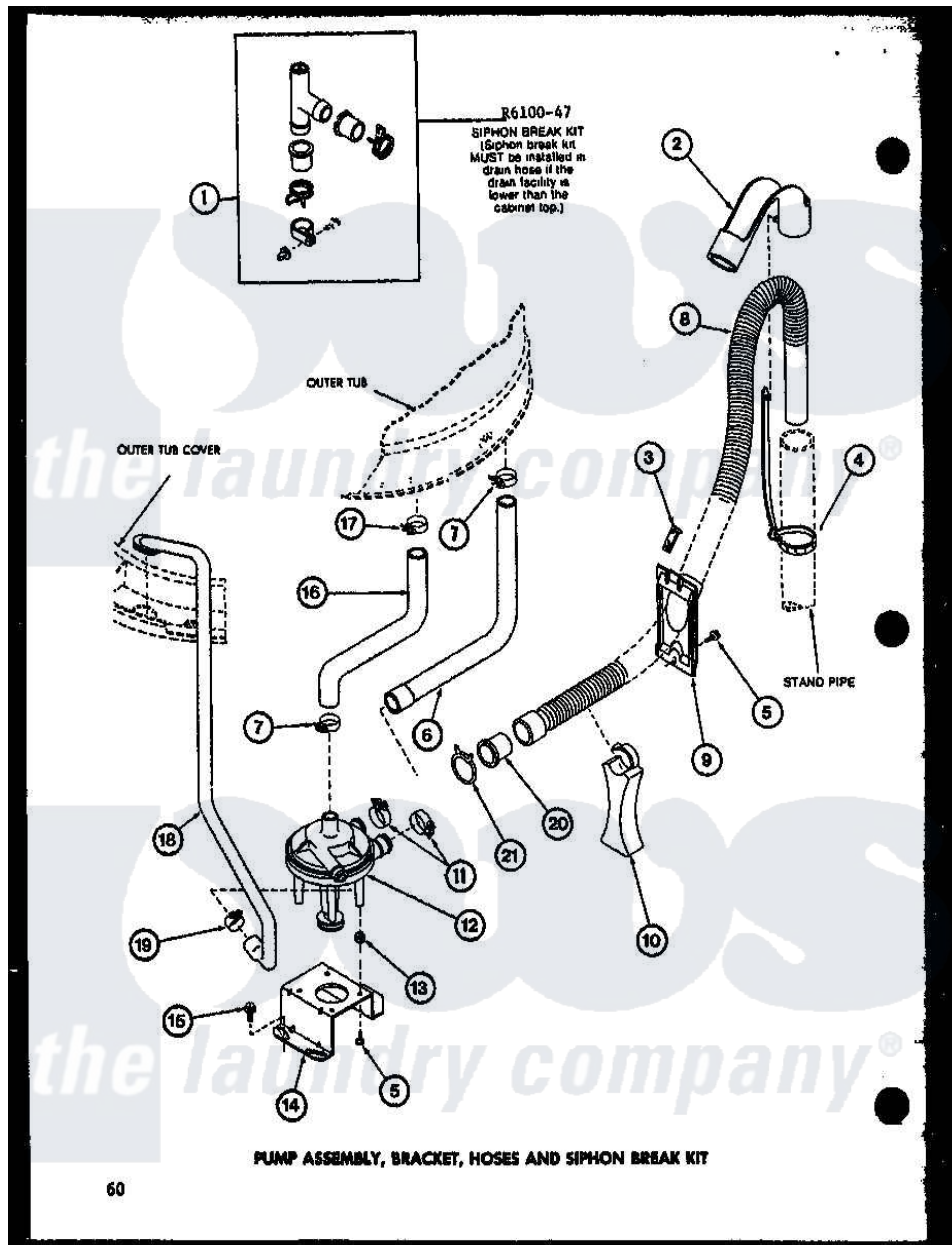

# Amana TAA400 (BOM: P7704002W) 12 - PUMP ASSY

Amana Residential Amana TAA400 (BOM: P7704002W) Washer Parts Parts Diagram 12 - PUMP ASSY  
Click on the part number to view part

Item	Original Part Number	Replaced By	Status	Part Description
1	R0610047	<a href="#">76660</a>		Break-Sphn
2	R0603546	<a href="#">22003814</a>		Retainer, Drain Hose
3	R0601545		Not Available	CLIP, HOSE RETAINER
4	R0603548	<a href="#">8539404</a>		Tie-Wire
5	R0600029	<a href="#">27001200</a>		Screw
6	R0606514		Not Available	HOSE
7	R0601515	<a href="#">285655</a>		Clamp, Hose
8	R0606547	<a href="#">39952</a>		Hose- Drain
9	R0603544		Not Available	HOSE RETAINER
10	R0603547		Not Available	HOSE SUPPORT
11	R0601516	<a href="#">285655</a>		Clamp, Hose
12	R0610501	<a href="#">31968</a>		Assembly, Pump NA
13	R0601014	<a href="#">31098</a>		Screw, 10-10 5/8 Unslot
14	R0605524	<a href="#">27105</a>		Bracket, Pump Mounting
15	R0600018	<a href="#">27157</a>		Screw, 10-24 X 5/8 Spec
16	R0606513		Not Available	HOSE

17	R0601505	<a href="#">285655</a>	Clamp, Hose
18	R0606512		RECIRCULATING HOSE
19	R0601517	<a href="#">285655</a>	Clamp, Hose
20	R0603545		HOSE ADAPTER
21	R0601544		HOSE CLAMP