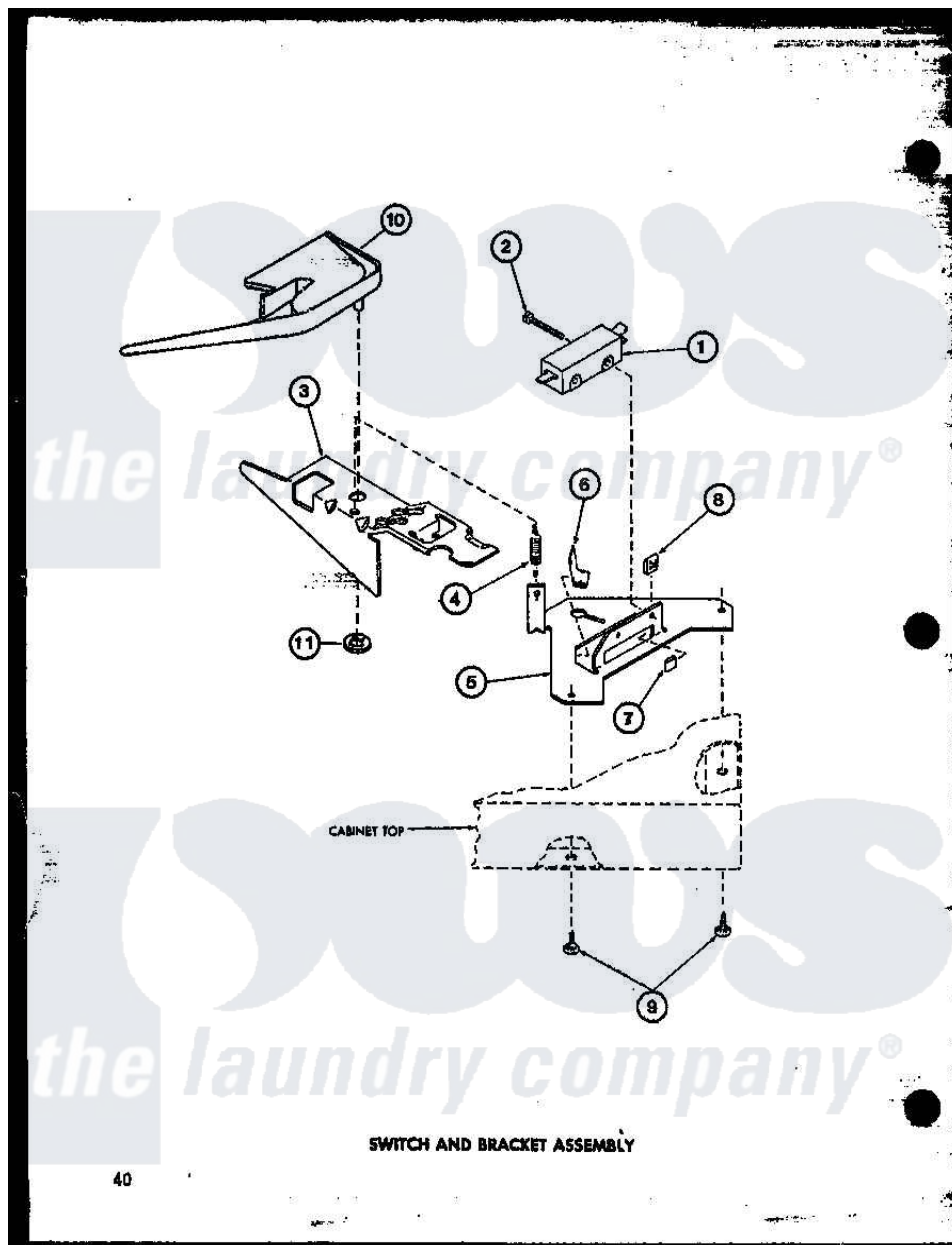

# Amana TAA400 (BOM: P7704002W) 13 - SWITCH AND BRACKET ASSY

Amana [Residential Amana TAA400 \(BOM: P7704002W\) Washer Parts](#) Parts Diagram 13 - SWITCH AND BRACKET ASSY

[Click on the part number to view part](#)

Item	Original Part Number	Replaced By	Status	Part Description
1	R0602507	<a href="#">27612</a>		Switch, Lid
2	R0600011		Not Available	SCREW
3	R0605504	<a href="#">27602</a>		Lever, Out-Of-Bal Switch
4	R0605506		Not Available	SPRING
5	R0605505		Not Available	BRACKET
6	R0601503		Not Available	U-CLIP
7	R0601504	<a href="#">27610</a>		Clip, U
8	R0601006		Not Available	NUT
9	R0600012	<a href="#">489464</a>		Screw
10	R0605671		Not Available	SWITCH SHIELD
11	R0601032	<a href="#">29043</a>		Nut, Push