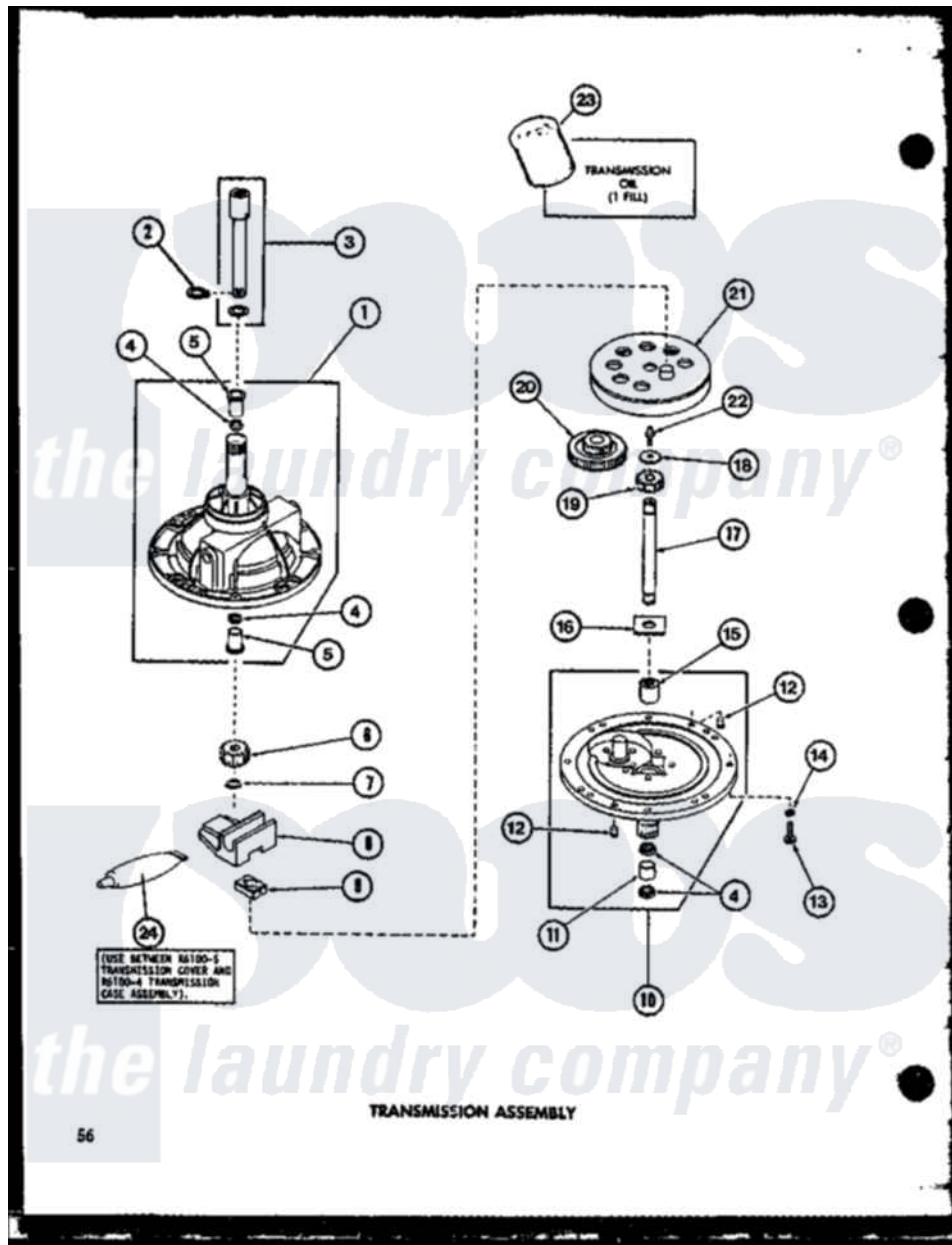

Amana TAA400 (BOM: P7704002W) 14 - TRANSMISSION ASSY

Amana Residential Amana TAA400 (BOM: P7704002W) Washer Parts Diagram 14 - TRANSMISSION ASSY
 Click on the part number to view part

Item	Original Part Number	Replaced By	Status	Part Description
1	R0610004		Not Available	ASSY, TRANSMISSION CASE
2	R0601511	27197		Ring, Retaining
3	R0610040	368P3		Kit, Coupling And Shaft
4	R0606517	40042701		Seal- Oil
5	R0605537		Not Available	BEARING
6	R0605542		Not Available	AG PINION
7	R0601511	27197		Ring, Retaining
8	R0605544	Y31526		Rack
9	R0605545	26493		Slide
10	R0610005		Not Available	ASSEMBLY, TRANSMISSION COVER
11	R0605546	27022		Bearing
12	R0605548		Not Available	PIN
13	R0600023	20253		Screw, Cap-1/4-20 X 1"
14	R0600520	02431		Lockwasher, 1/4 Ext Shk
15	R0605547		Not Available	ROLLER, CLUTCH
16	R0600522	27016		Washer

17	R0605540	27081P	Shaft Input Package
18	R0600521	40041501	Washer
19	R0605543	29156	Pinion, Input
20	R0603521	Not Available	REDUCTION GEAR
21	R0605541	26577	Assembly, Gear And Stud
22	R0600024	Not Available	SCREW
23	R0608001	27243P	Oil, CW Transmission F-
24	R0608007	Not Available	LOC TITE