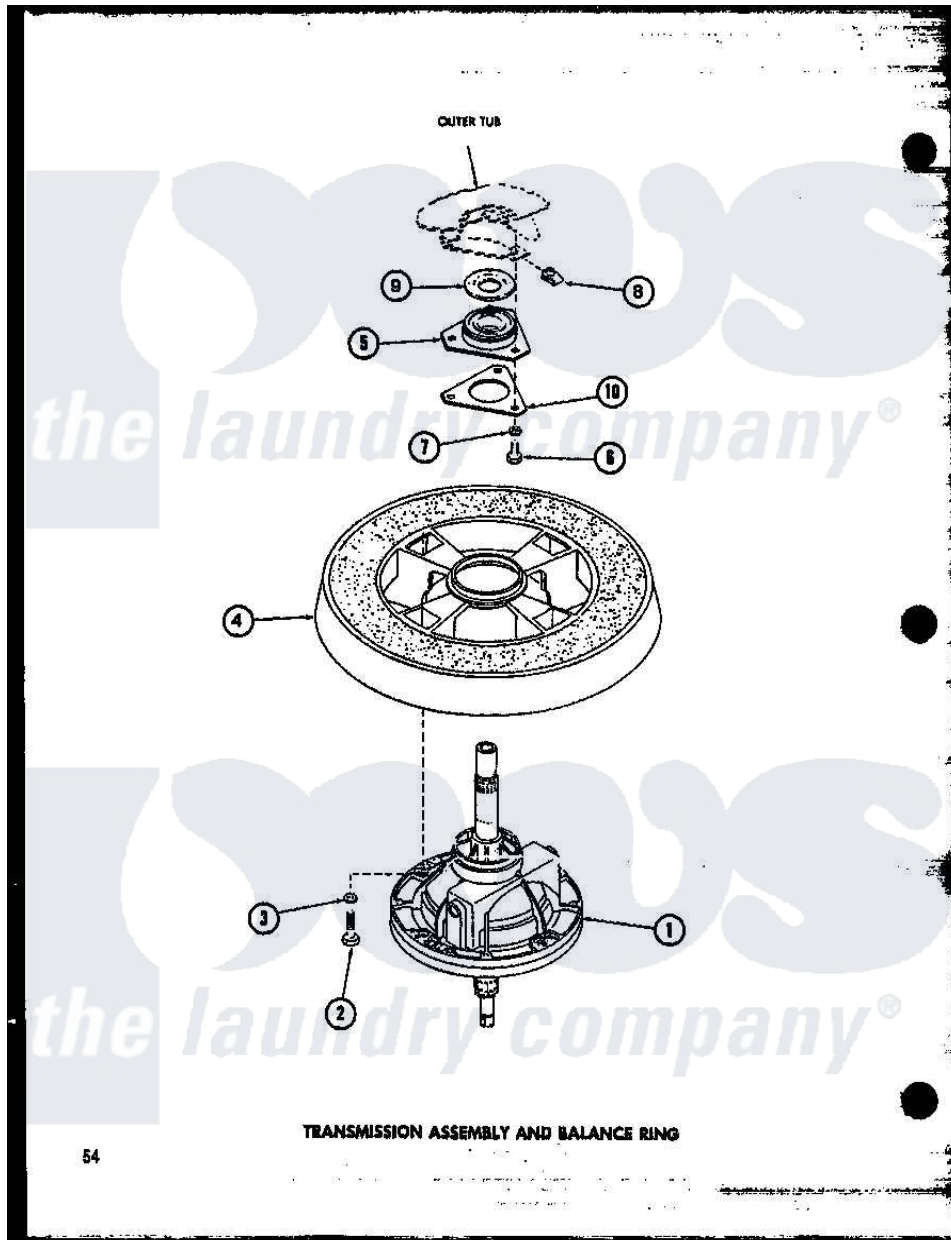

Amana TAA400 (BOM: P7704002W) 15 - TRANSMISSION ASSY AND BALANCE RING

54

Amana Residential Amana TAA400 (BOM: P7704002W) Washer Parts Parts Diagram 15 - TRANSMISSION ASSY AND BALANCE RING

Click on the part number to view part

| Item | Original Part Number | Replaced By | Status | Part Description |
|------|----------------------|---------------------------|---------------|-------------------------|
| 1 | R0607504 | | Not Available | TRANSMISSION |
| 2 | R0600022 | | Not Available | SCREW |
| 3 | R0600520 | 02431 | | Lockwasher, 1/4 Ext Shk |
| 4 | R0610012 | | Not Available | ASSY,BALANCE RING-COMPL |
| 5 | R0610011 | 40004201P | | Main Bearing Assembly |
| 6 | R0600021 | | Not Available | SCREW |
| 7 | R0600519 | | Not Available | LOCKWASHER |
| 8 | R0601013 | 27222 | | Nut, Retainer 5/16-18 |
| 9 | R0605536 | 27187 | | Flinger |
| 10 | R0600518 | | Not Available | WASHER |