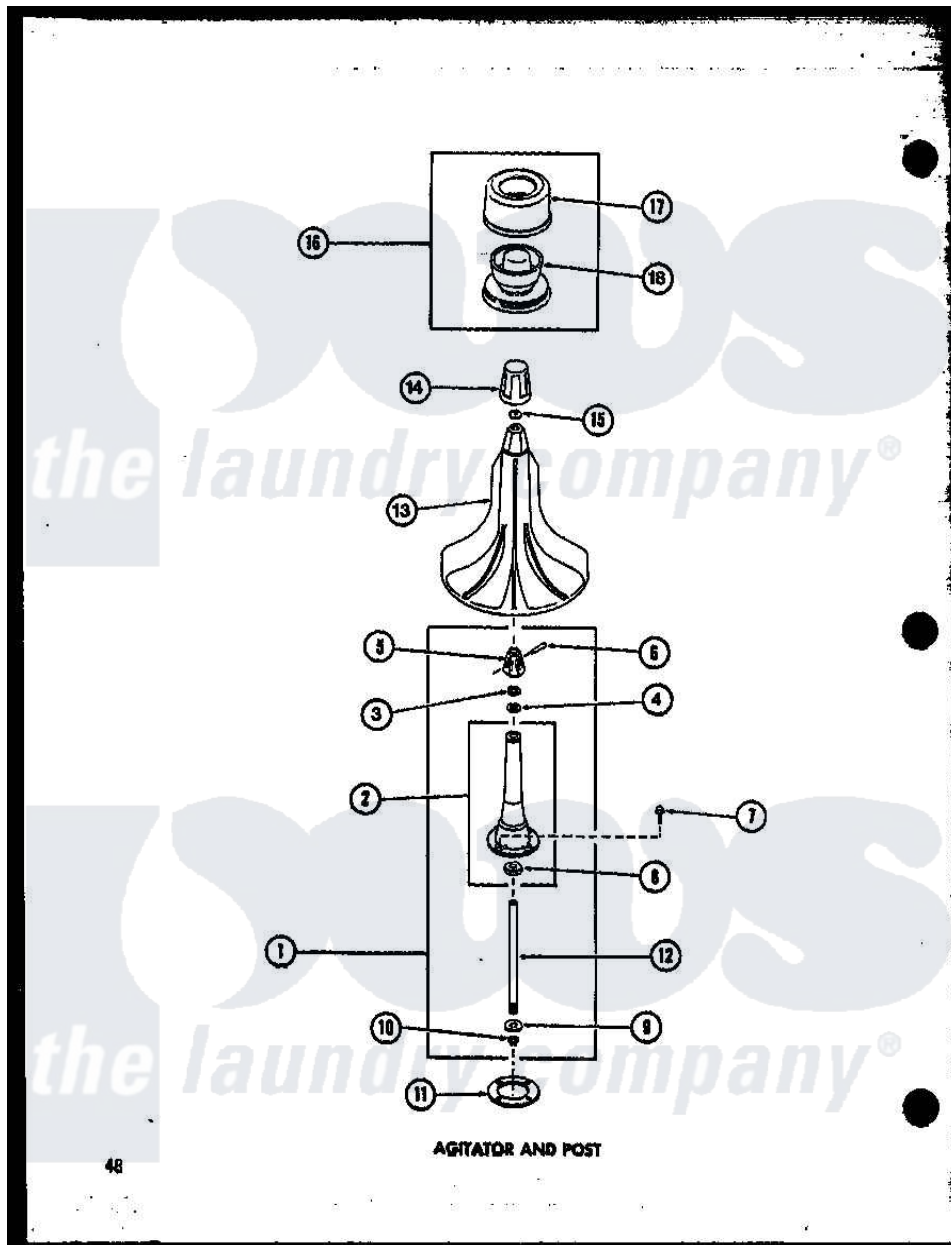

Amana TAA500 (BOM: P7704003W) 01 - AGITATOR AND POST

Amana Residential Amana TAA500 (BOM: P7704003W) Washer Parts Parts Diagram 01 - AGITATOR AND POST
 Click on the part number to view part

| Item | Original Part Number | Replaced By | Status | Part Description |
|------|----------------------|-------------------------|---------------|--------------------------------|
| 1 | R0610001 | | Not Available | ASSEMBLY, AGITATOR POST |
| 2 | R0605519 | | Not Available | POST, AGITATOR |
| 3 | R0600511 | | Not Available | WASHER |
| 4 | R0600512 | 04704 | | Washer, .630idx1.125odx |
| 5 | R0603518 | 28091 | | Assembly, Agitator Shaft anddr |
| 6 | R0601510 | 20243 | | Pin, Taper |
| 7 | R0600019 | 3400527 | | Screw |
| 8 | R0600513 | | Not Available | THRUST WASHER |
| 9 | R0600514 | 27164 | | Washer, Spline |
| 10 | R0601511 | 27197 | | Ring, Retaining |
| 11 | R0604503 | 27020 | | Gasket, Center Column |
| 12 | R0610002 | 28091 | | Assembly, Agitator Shaft anddr |
| 13 | R0603513 | | Not Available | AGITATOR |
| 14 | R0603514 | | Not Available | HOLD-DOWN CAP |
| 15 | R0600515 | | Not Available | WASHER |
| | | | | SALES ITEM ONLY |

| | | | |
|----|----------|---------------|--------------------------------|
| 16 | R0603515 | Not Available | SALES ITEM ONLY (DISPENSER) |
| 17 | R0603517 | Not Available | TOP:SEE NOTE |
| 18 | R0603516 | Not Available | BODY, DISPENSER |