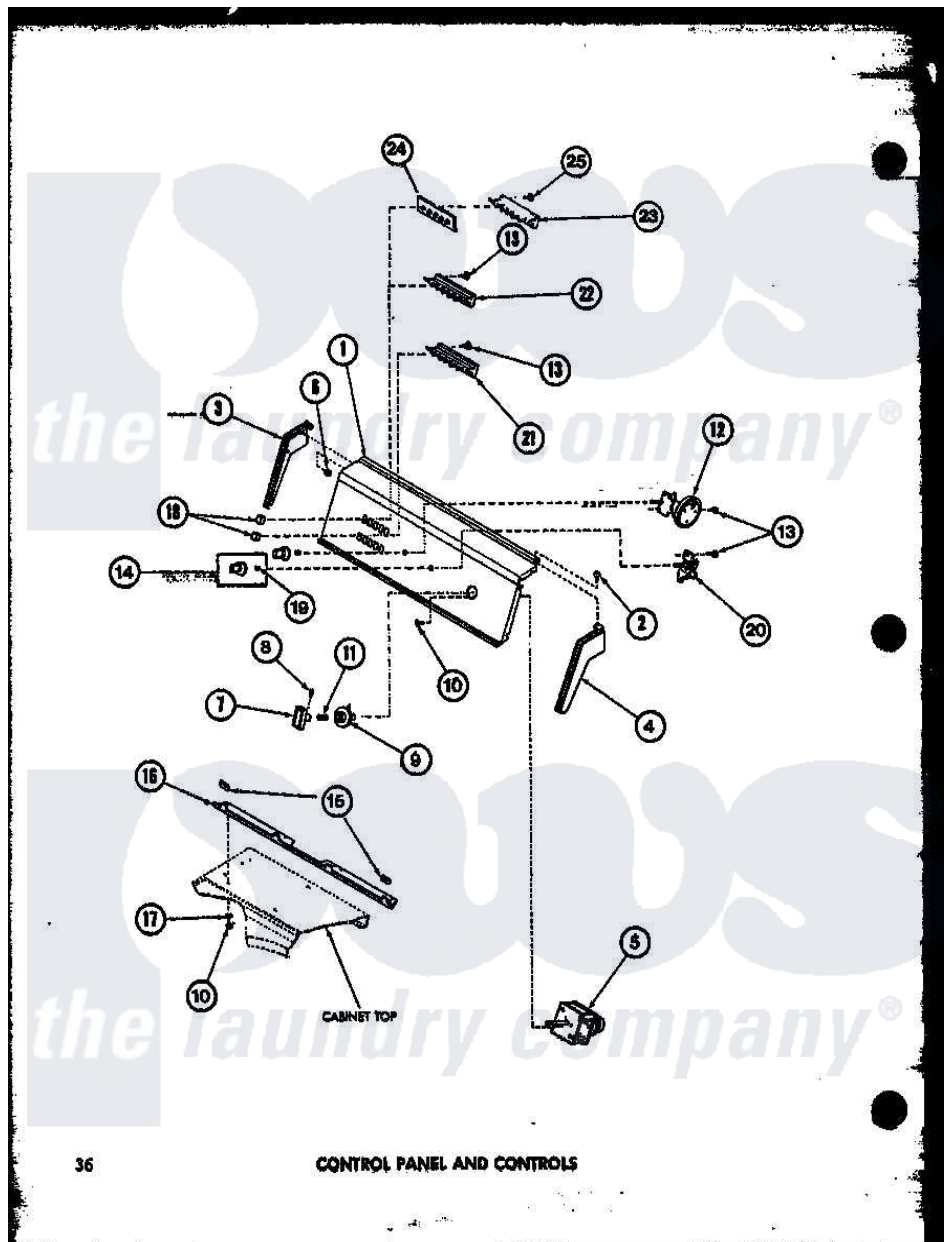

# Amana TAA500 (BOM: P7704003W) 04 - CONTROL PANEL AND CONTROLS

36

CONTROL PANEL AND CONTROLS

Amana Residential Amana TAA500 (BOM: P7704003W) Washer Parts Parts Diagram 04 - CONTROL PANEL AND CONTROLS

[Click on the part number to view part](#)

Item	Original Part Number	Replaced By	Status	Part Description
1	R0603096		Not Available	PANEL-CONTROL
2	R0600002		Not Available	SCREW
3	R0603005		Not Available	END, CONTROL HOOD
4	R0603004		Not Available	HOOD END RH
5	R0604007		Not Available	TIMER
6	R0601001		Not Available	NUT
7	R0603502	<a href="#">510139P</a>		Assembly Blower Fan Package
8	R0600005		Not Available	SET SCREW
9	R0603505		Not Available	INDICATOR
10	R0600004	<a href="#">W10116760</a>		Screw
11	R0605501		Not Available	SPRING
12	R0602501		Not Available	SWITCH,PRESSURE
13	R0600001	<a href="#">W10116760</a>		Screw
14	R0603007		Not Available	CONTROL KNOB ASSY

18	R0603527	Not Available	SWITCH BUTTON
"	R0603501	Not Available	SWITCH BUTTON
19	R0601501	Not Available	CLIP
23	<a href="#">R0602523</a>		Switch, Selector
24	R0605672	Not Available	SWITCH COVER
25	R0600033	<a href="#">489464</a>	Screw