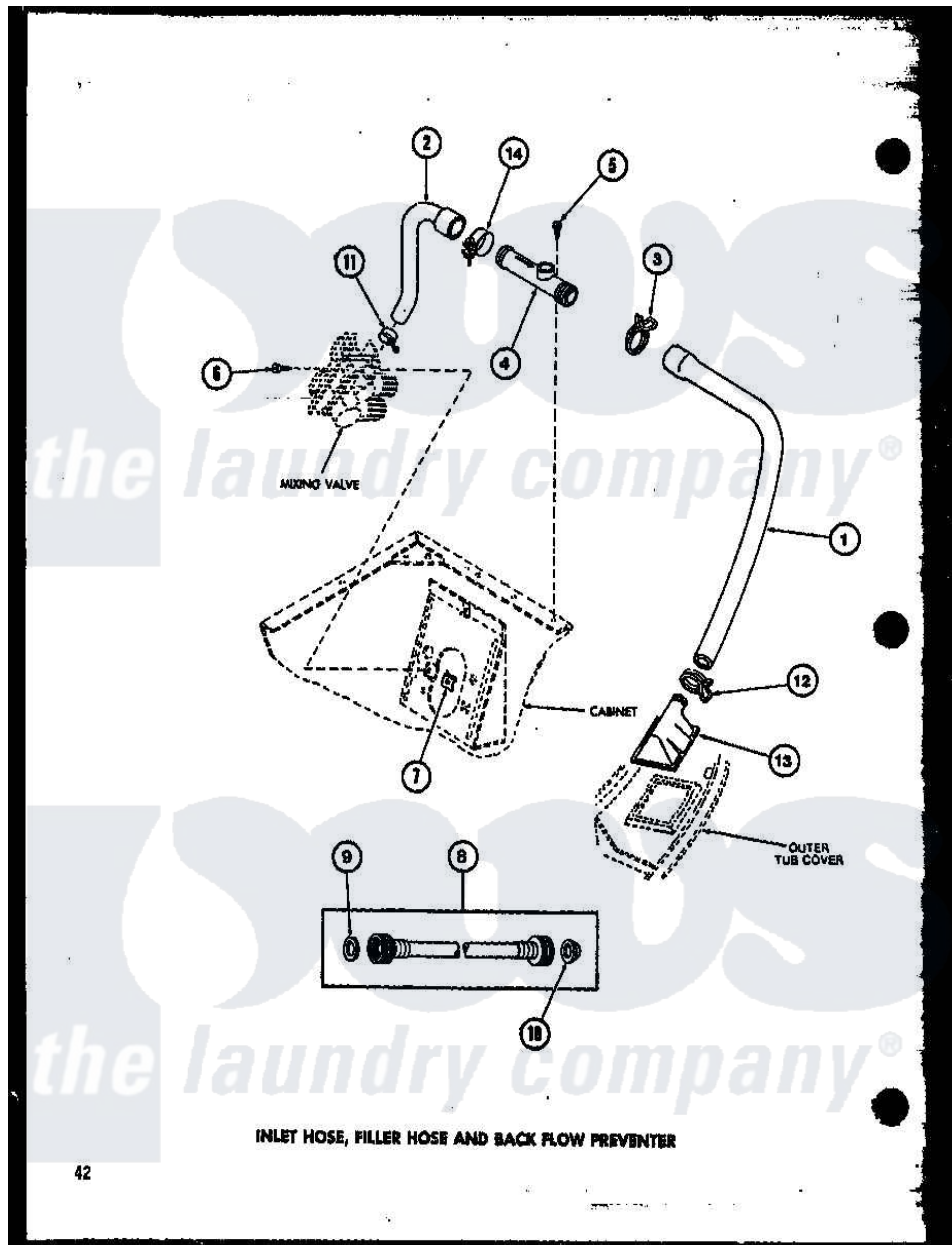

Amana TAA500 (BOM: P7704003W) 06 - INLET HOSE

Amana Residential Amana TAA500 (BOM: P7704003W) Washer Parts Parts Diagram 06 - INLET HOSE
 Click on the part number to view part

Item	Original Part Number	Replaced By	Status	Part Description
1	R0606544		Not Available	HOSE
2	R0606503	27183		Hose, Mixing Valve
3	R0601541	285655		Clamp, Hose
4	R0605507	34280		Assembly, Backflow Prevento
5	R0600004	W10116760		Screw
6	R0600009		Not Available	SCREW
7	R0601007	54038		NUt, Speed U-Type
8	R0606504	202860		Inlet Hose Assembly
9	R0600505	Y013783		Washer, Inlet Hose
10	R0600504	22002960		Strainer, Washer Inlet
11	R0601505	285655		Clamp, Hose
12	R0601542	29210		Hose Clamp
13	R0603542		Not Available	HEAD, WATER INLET
14	R0601505	285655		Clamp, Hose