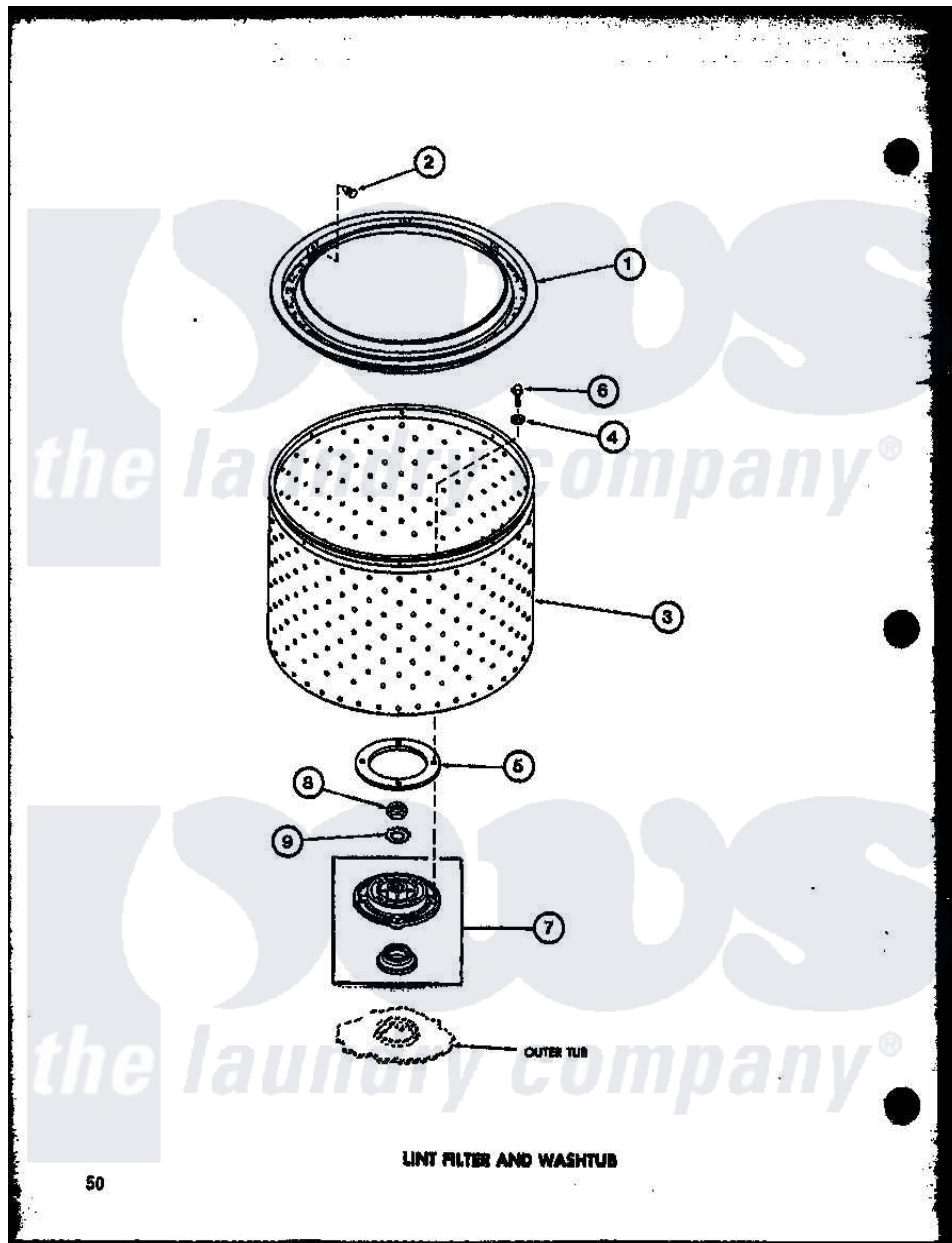

Amana TAA500 (BOM: P7704003W) 07 - LINT FILTER AND WASHTUB

Amana Residential Amana TAA500 (BOM: P7704003W) Washer Parts Parts Diagram 07 - LINT FILTER AND WASHTUB

Click on the part number to view part

Item	Original Part Number	Replaced By	Status	Part Description
1	R0603543	<a href="#">33521</a>		Filter Lint/Clothes Guard
2	R0601543	<a href="#">29474</a>		Fastener, Lint Filter
3	R0603013	<a href="#">39252P</a>		Wash Tub
4	R0604504	<a href="#">28094</a>		Gasket
5	R0604505	<a href="#">39122</a>		Gasket, Washtub
6	R0600019	<a href="#">3400527</a>		Screw
7	R0610014	<a href="#">356P3</a>		Kit, Seal-Washer
8	R0601012	<a href="#">40016301</a>		Nut, Lock
9	R0600516	<a href="#">27163</a>		Lockwasher