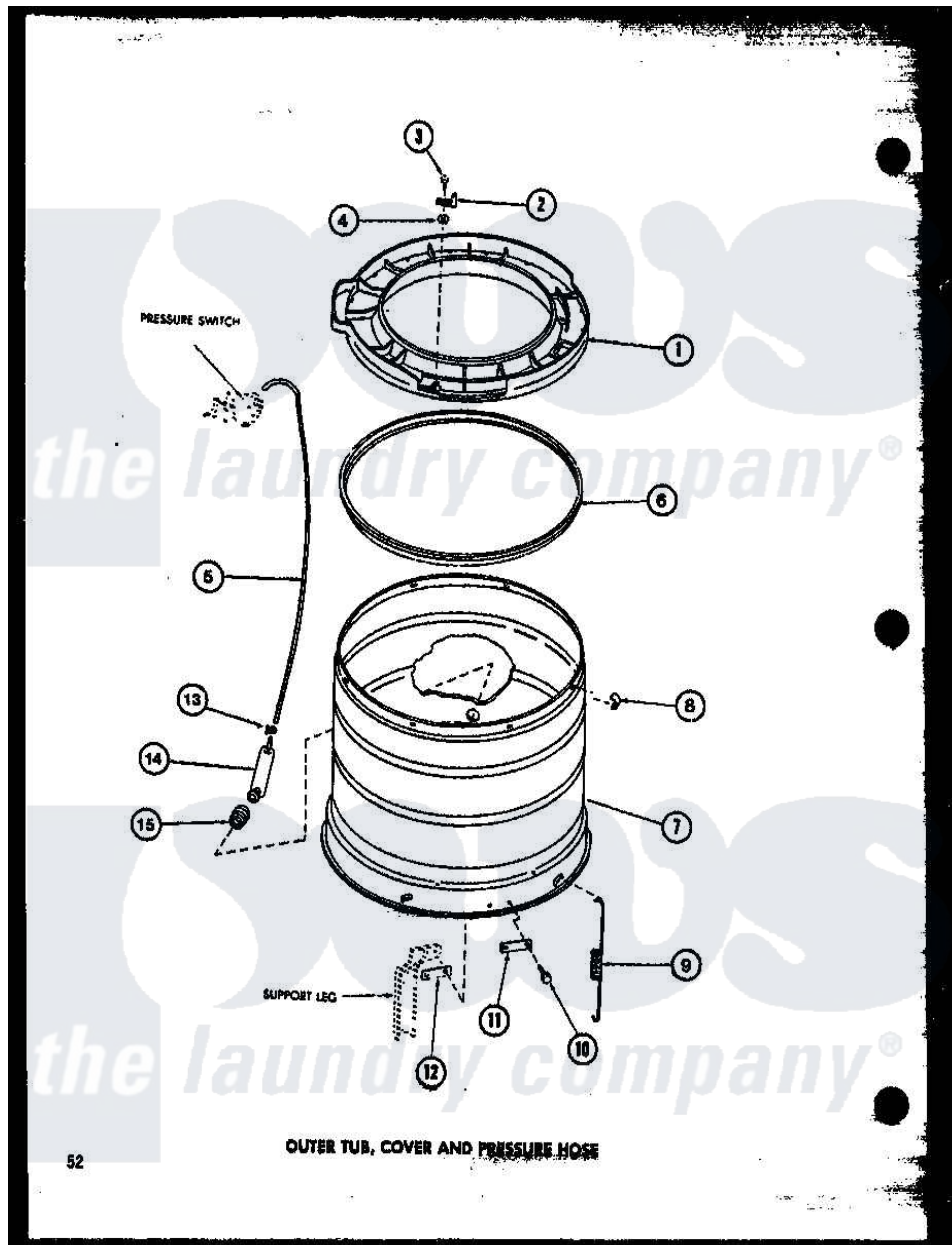

Amana TAA500 (BOM: P7704003W) 10 - OUTER TUB

Amana Residential Amana TAA500 (BOM: P7704003W) Washer Parts Parts Diagram 10 - OUTER TUB
 Click on the part number to view part

Item	Original Part Number	Replaced By	Status	Part Description
1	R0603540	31153		Cover Outer Tub
2	R0605520		Not Available	TRIGGER
3	R0600017		Not Available	SCREW
4	R0600517		Not Available	LOCKWASHER
5	R0606545		Not Available	TUBING,48
6	R0604506	27184		Gasket, Tub Cover
7	R0603014	392P3		Kit, Outer Tub
8	R0601513		Not Available	SPRING CLIP
9	R0605521	27239		Spring, Leg
10	R0600020	40128701		Screw, 5/16-18 X .50
11	R0605522	27926		Plate, Leg .063
12	R0605523	27927		Plate, Leg .032
13	R0601540	596669		Clamp, Manifold
14	R0603541	40008501		Assembly, Pressure Bulb
15	R0606543	40037801		Grommet