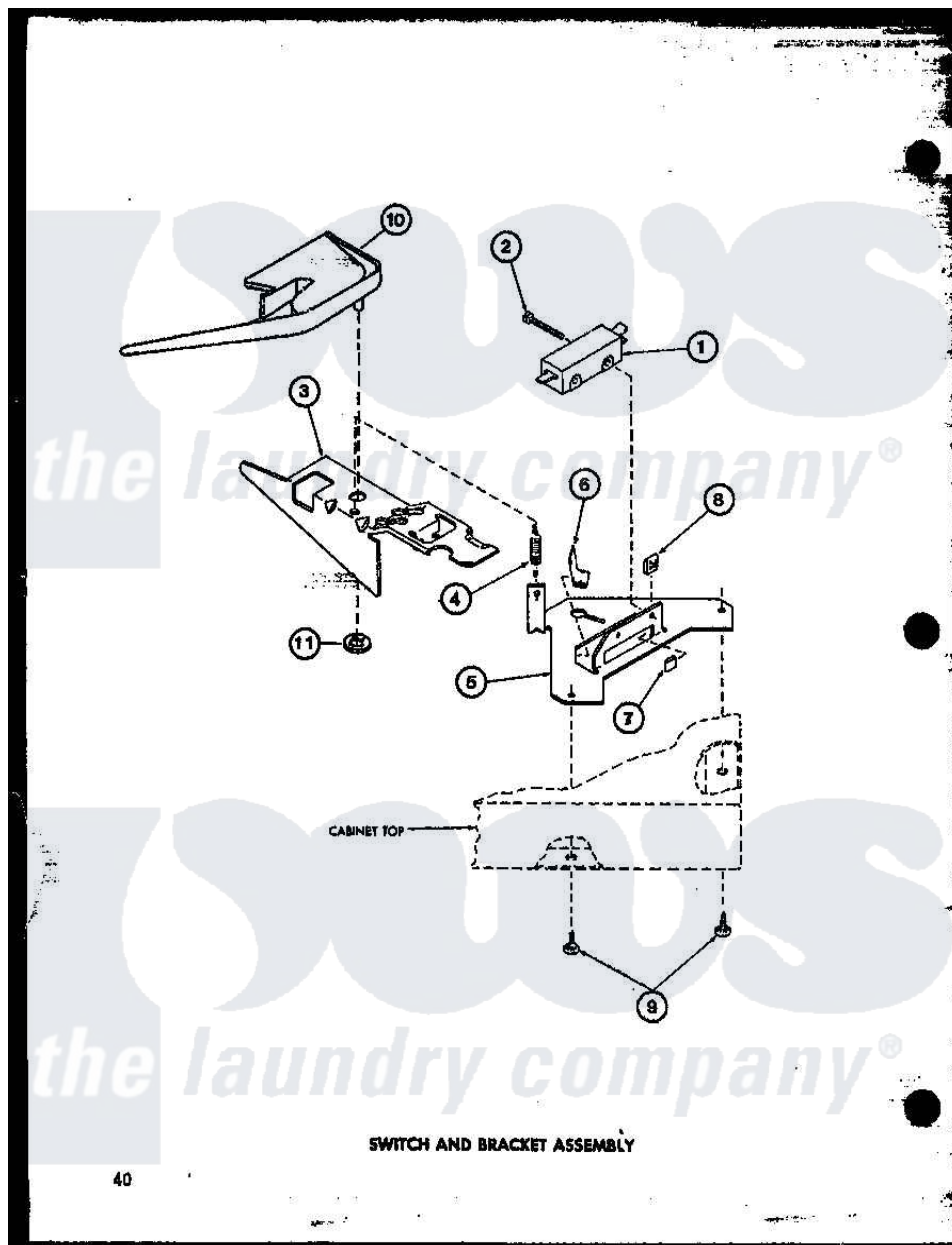

Amana TAA500 (BOM: P7704003W) 13 - SWITCH AND BRACKET ASSY

Amana Residential Amana TAA500 (BOM: P7704003W) Washer Parts Parts Diagram 13 - SWITCH AND BRACKET ASSY

[Click on the part number to view part](#)

Item	Original Part Number	Replaced By	Status	Part Description
1	R0602507	27612		Switch, Lid
2	R0600011		Not Available	SCREW
3	R0605504	27602		Lever, Out-Of-Bal Switch
4	R0605506		Not Available	SPRING
5	R0605505		Not Available	BRACKET
6	R0601503		Not Available	U-CLIP
7	R0601504	27610		Clip, U
8	R0601006		Not Available	NUT
9	R0600012	489464		Screw
10	R0605671		Not Available	SWITCH SHIELD
11	R0601032	29043		Nut, Push