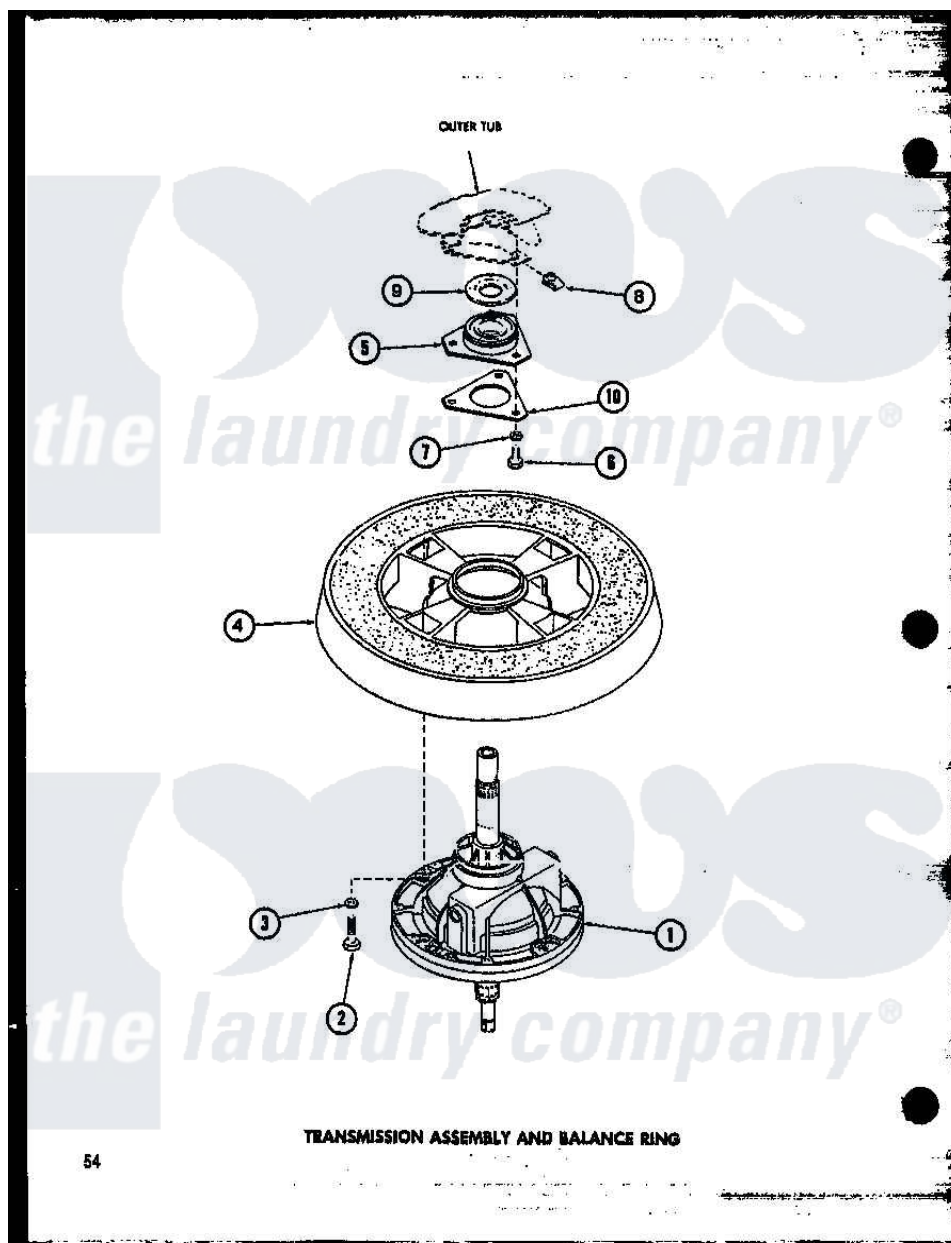

Amana TAA500 (BOM: P7704003W) 15 - TRANSMISSION ASSY AND BALANCE RING

Amana Residential Amana TAA500 (BOM: P7704003W) Washer Parts Parts Diagram 15 - TRANSMISSION ASSY AND BALANCE RING

Click on the part number to view part

Item	Original Part Number	Replaced By	Status	Part Description
1	R0607504		Not Available	TRANSMISSION
2	R0600022		Not Available	SCREW
3	R0600520	02431		Lockwasher, 1/4 Ext Shk
4	R0610012		Not Available	ASSY,BALANCE RING-COMPL
5	R0610011	40004201P		Main Bearing Assembly
6	R0600021		Not Available	SCREW
7	R0600519		Not Available	LOCKWASHER
8	R0601013	27222		Nut, Retainer 5/16-18
9	R0605536	27187		Flinger
10	R0600518		Not Available	WASHER